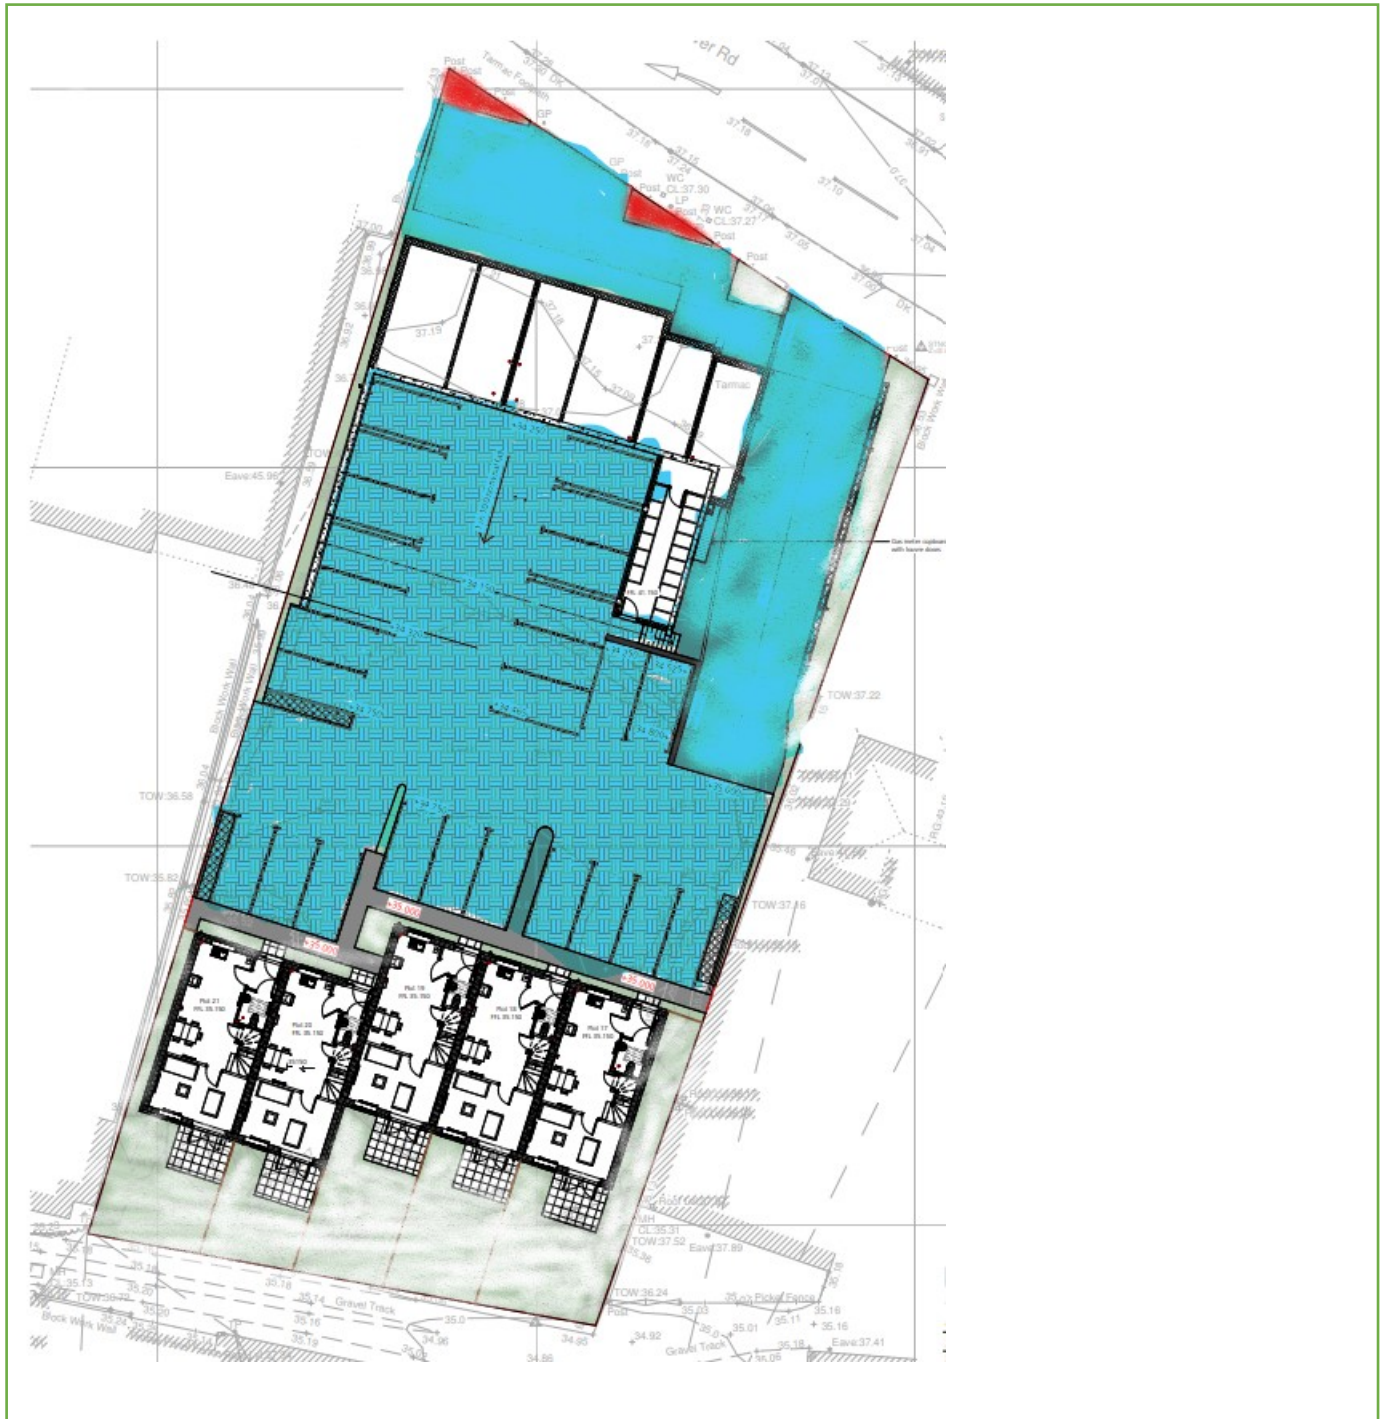

## Map 165 – Chi Treth Herver Rd., Newquay TR7 3FN

NOTE-

KEY:

 Weed Control

 Shrub Beds

Last Update: 13/9/21

By: IM