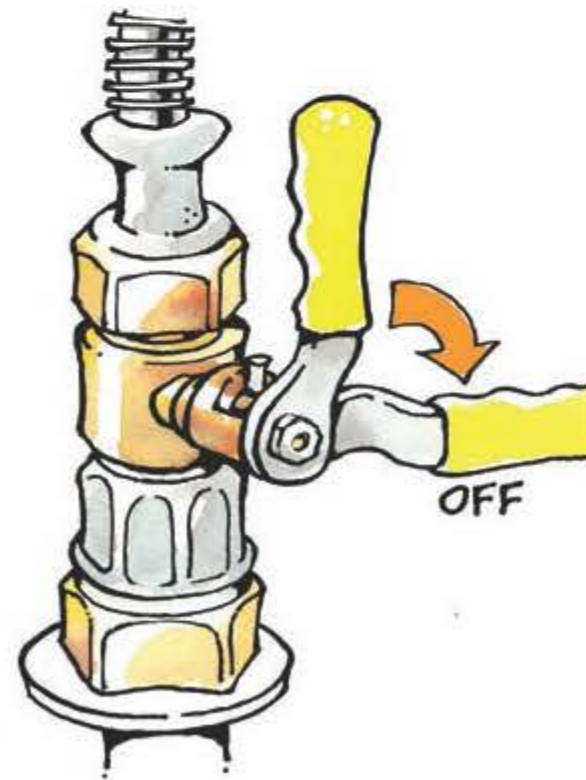

WALL MOUNTED CENTRAL HEATING BOILER

GAS FIRE

BALL VALVE

MAINS GAS TAP

DRAIN TAP

STOP TAP

GATE VALVE

SERVICE VALVE

RADIATOR AIR RELEASE VALVE

THERMOSTATIC VALVE