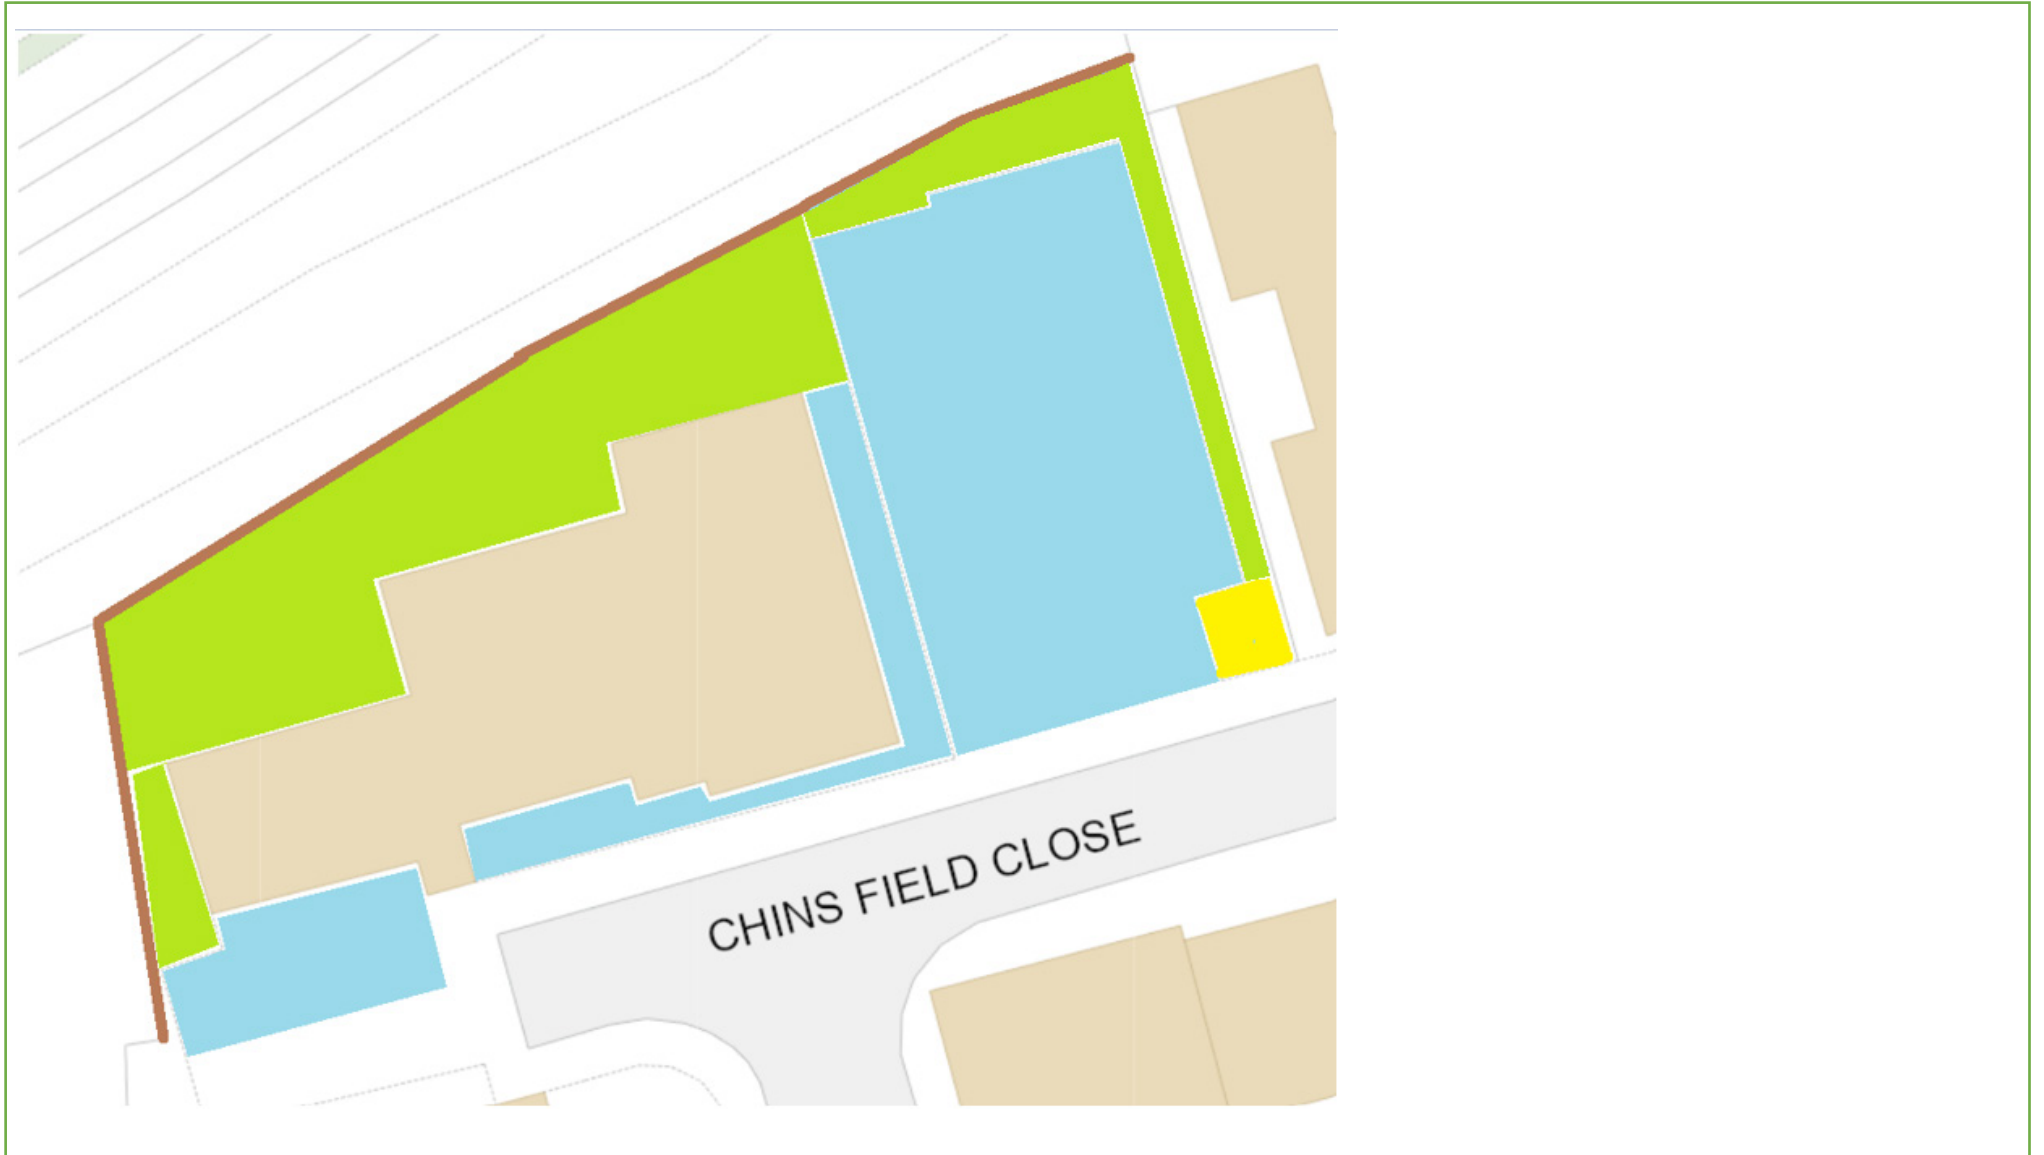

Grounds Maintenance

Map 176 – Chins Field Close Trevassack Hill, Hayle TR27 4FJ

KEY:  Grass Cutting  Weed Control  Hedges  Shrub Bed

Last Update: 10/10/22 By: IM

Grounds Maintenance

Map 133 – Copper Meadows

Reawla, nr Hayle TR27 5FN

KEY:  Grass Cutting  Weed Control  Hedges  Shrub Beds  Wildflower Meadow

Last Update: 28/10/22 By: IM

Grounds Maintenance

Map 144 – Ellis Meadow Connor Downs, Hayle TR27 5FB

KEY:  Grass Cutting  Weed Control  Hedges  Shrub Beds  Wildflower Meadows

Last Update: 28/11/22 By: IM

Grounds Maintenance

Map 152 – Viaduct Hill Phases 1,2 & 3 Horwell Drive, Hayle TR27 5FR

KEY:  Grass Cutting  Weed Control  Shrub Beds  Phase 1  Phase 2  Phase 3

Last Update: 26/11/21 By: IM