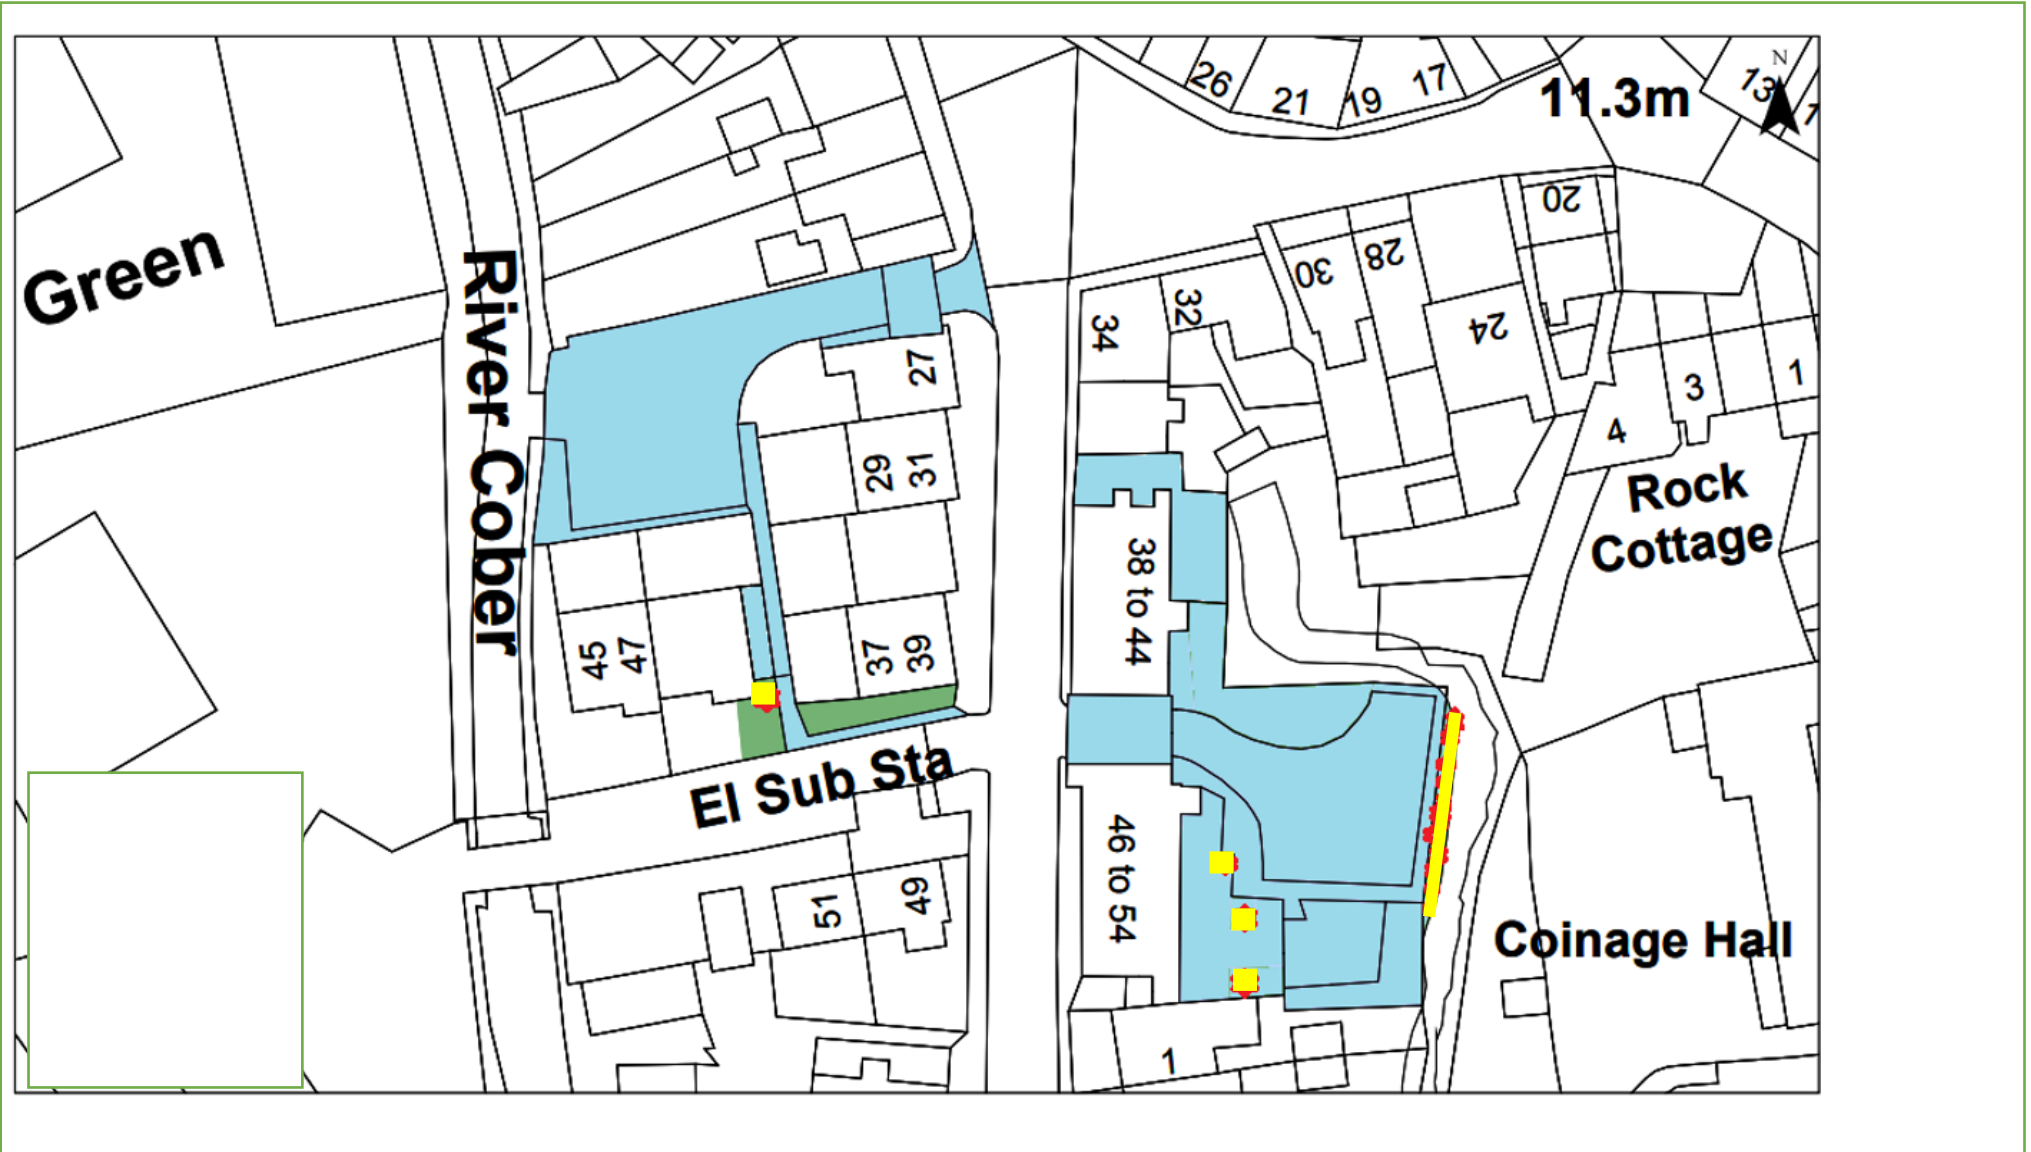

## Map 140 – Scotts House Quarry Park Helston TR13 8XY

KEY:  Weed Control  Grass  Shrub Beds  Ditch  Hedge  Specialist subcontractor works Last Update: 05/10/22 By: IM

# Grounds Maintenance

Map 06 – St John's Road Helston TR13 8HP

KEY:  Grass Cutting  Weed Control  Shrub Beds

Last Update: 19/11/21 By: IM