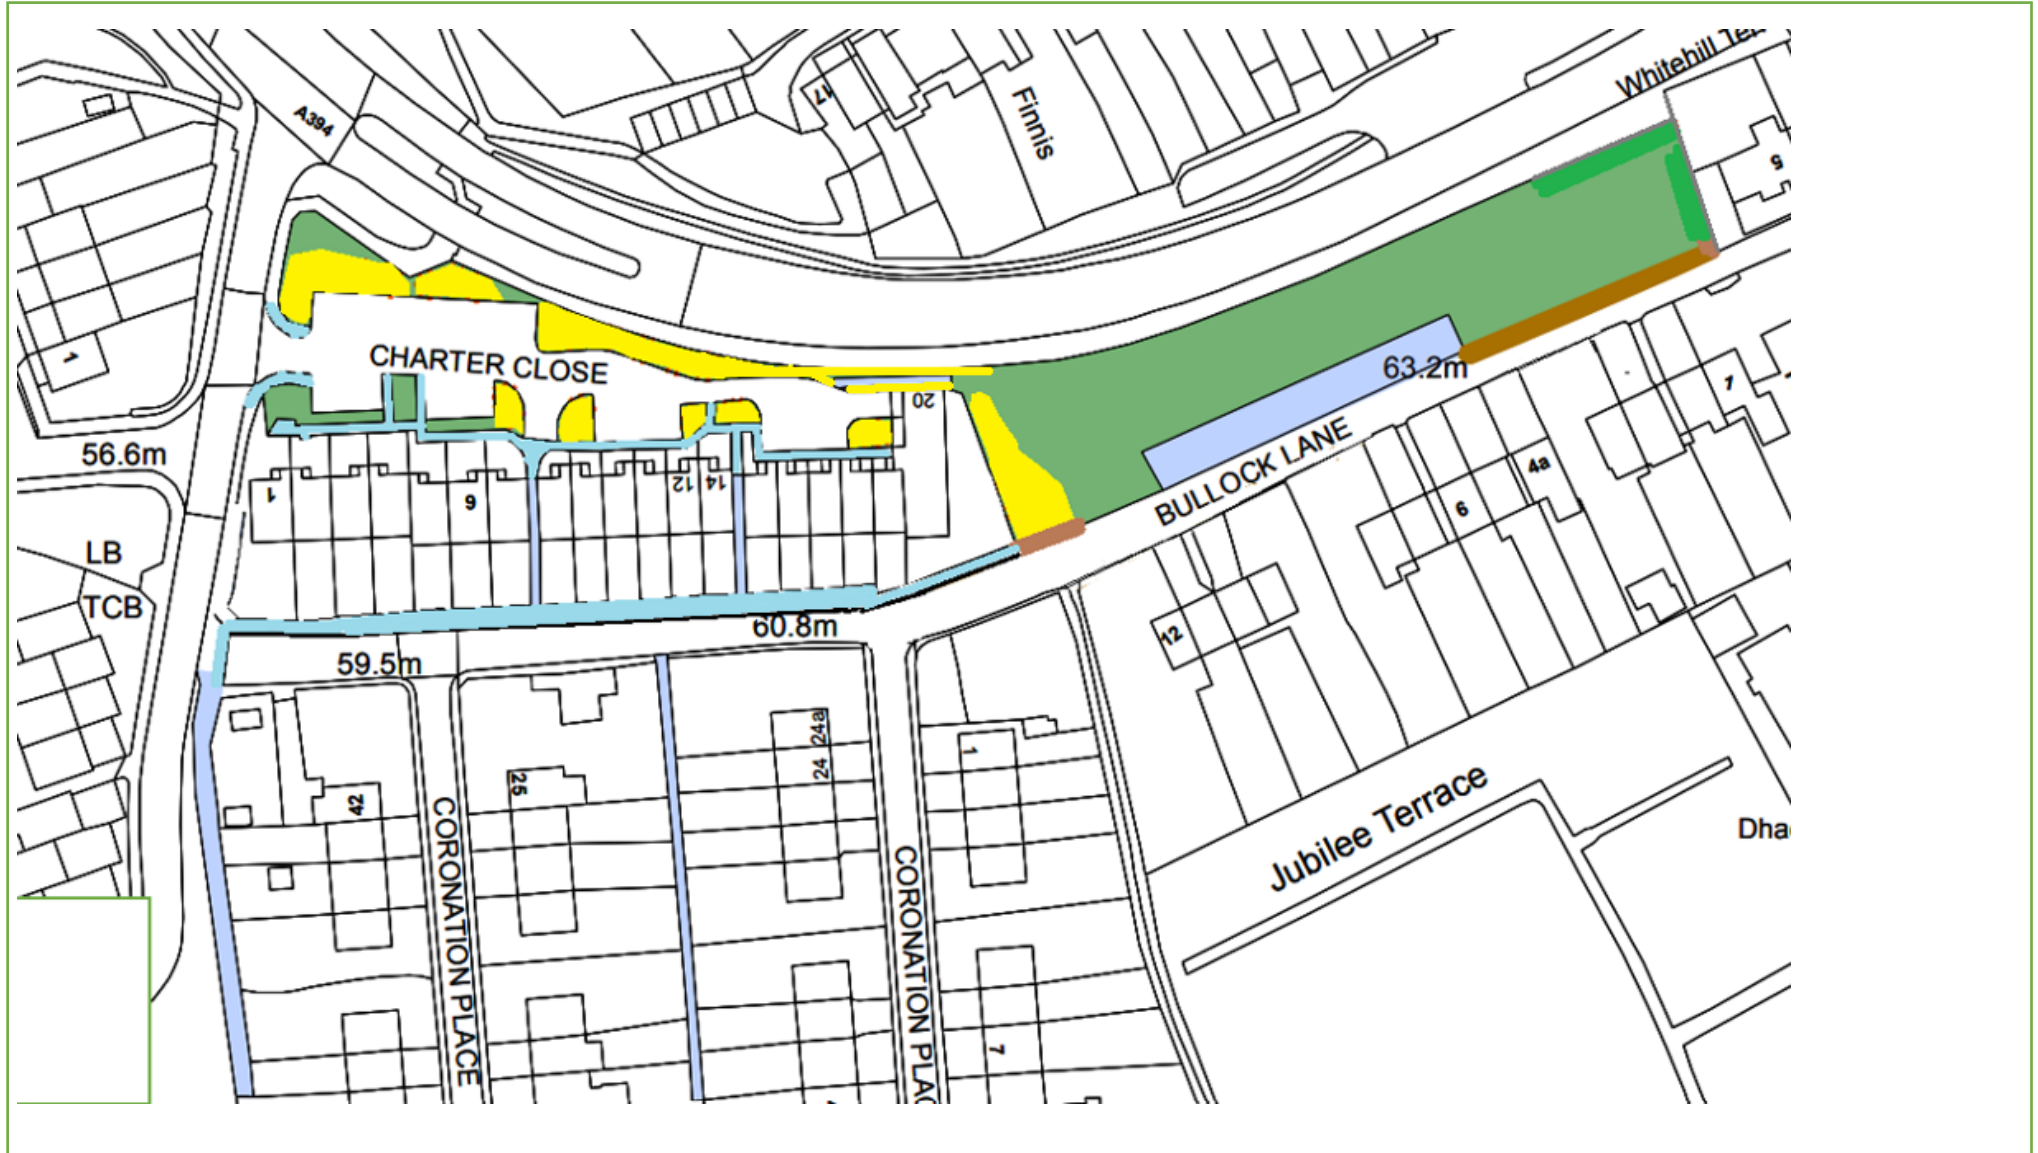

Grounds Maintenance

Map 08 – Charter Close Helston TR13 8SR

KEY: Grass Cutting Weed Control Hedges Shrub Beds

Last Update: 27/10/22 By: IM