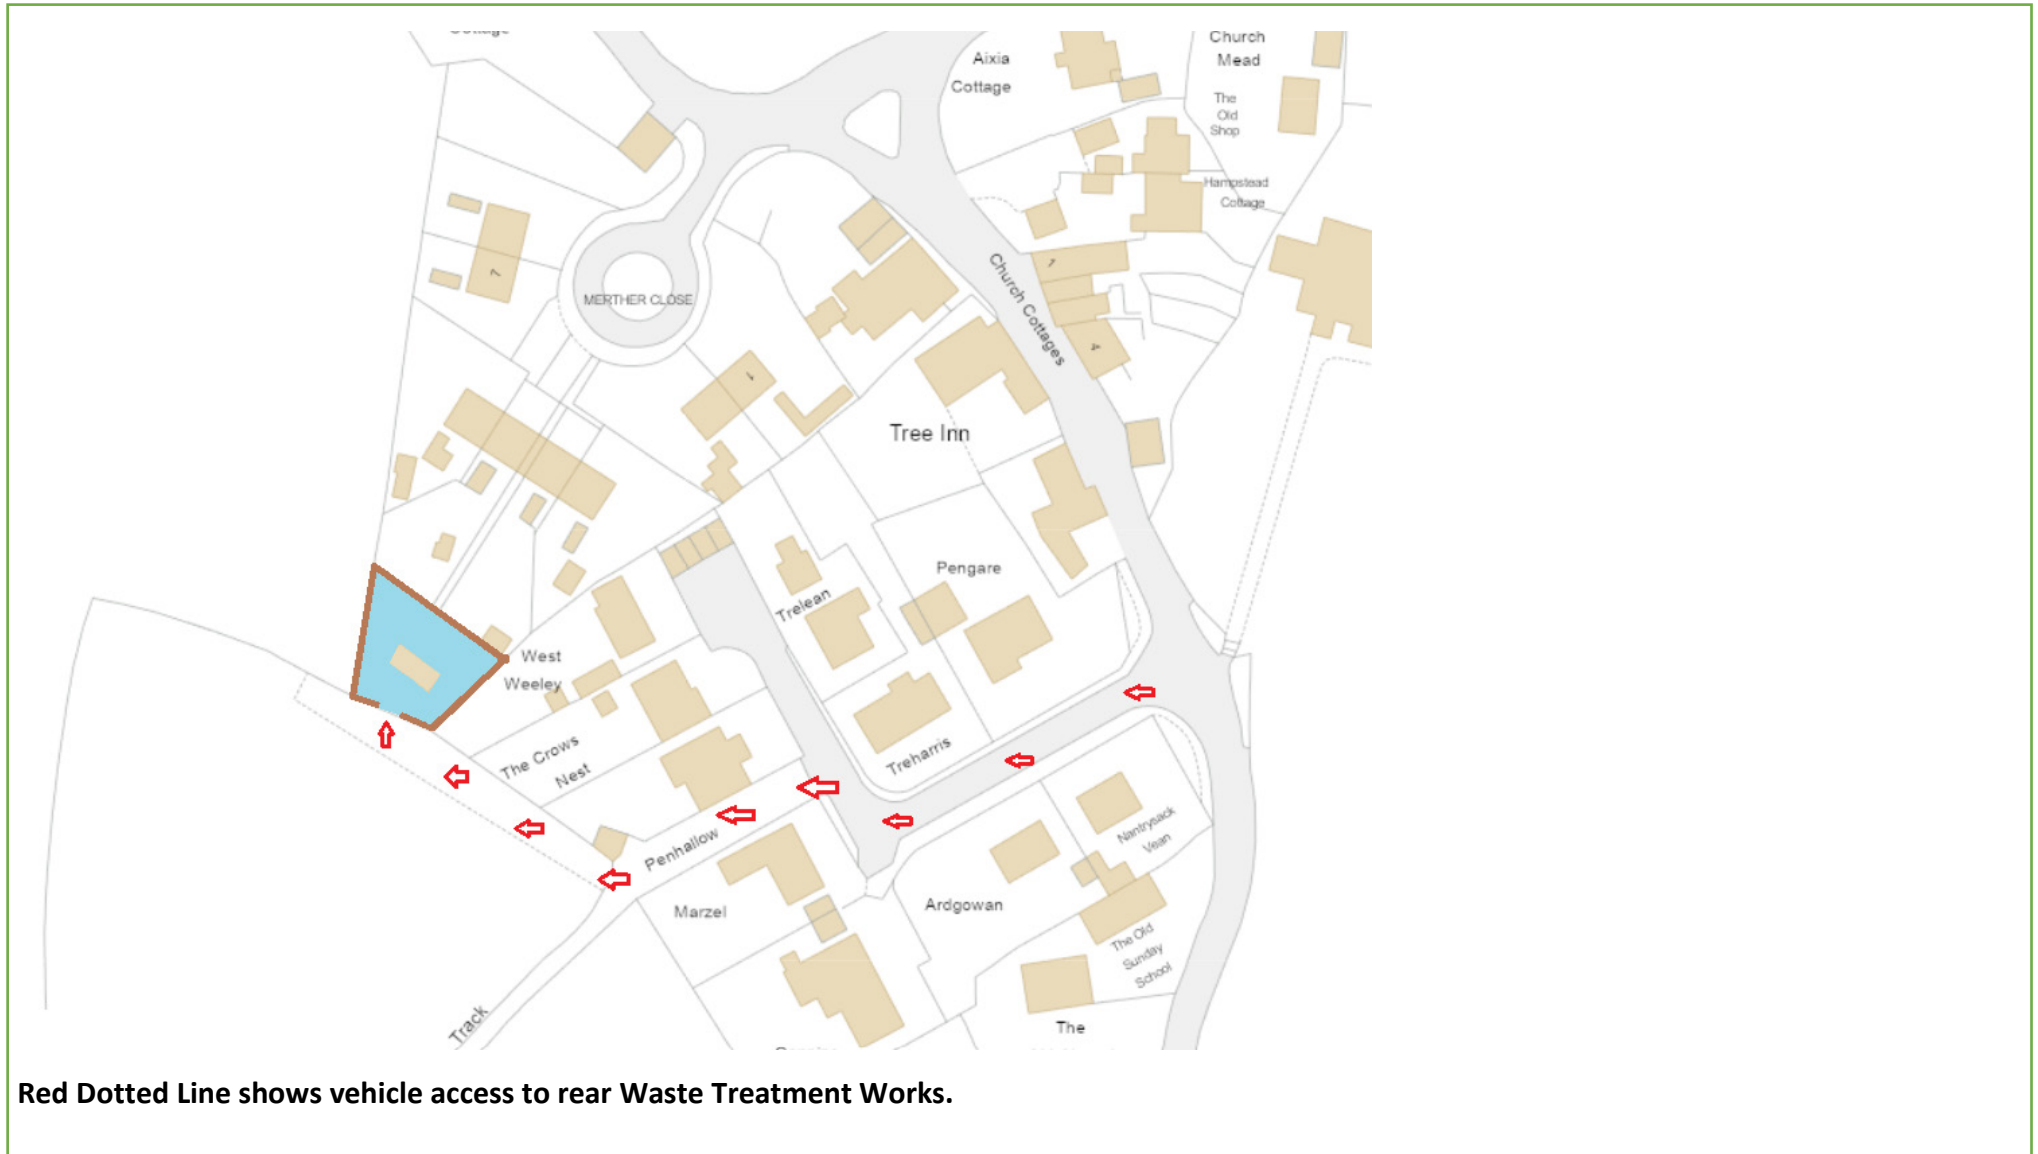

Grounds Maintenance

Map 49 – Merther Close & Waste Treatment Works

Sithney, nr Helston TR13 0RW

KEY: Grass Cutting Weed Control Hedges Shrub Beds

Last Update: 14/10/22 By: IM

Red Dotted Line shows vehicle access to rear Waste Treatment Works.