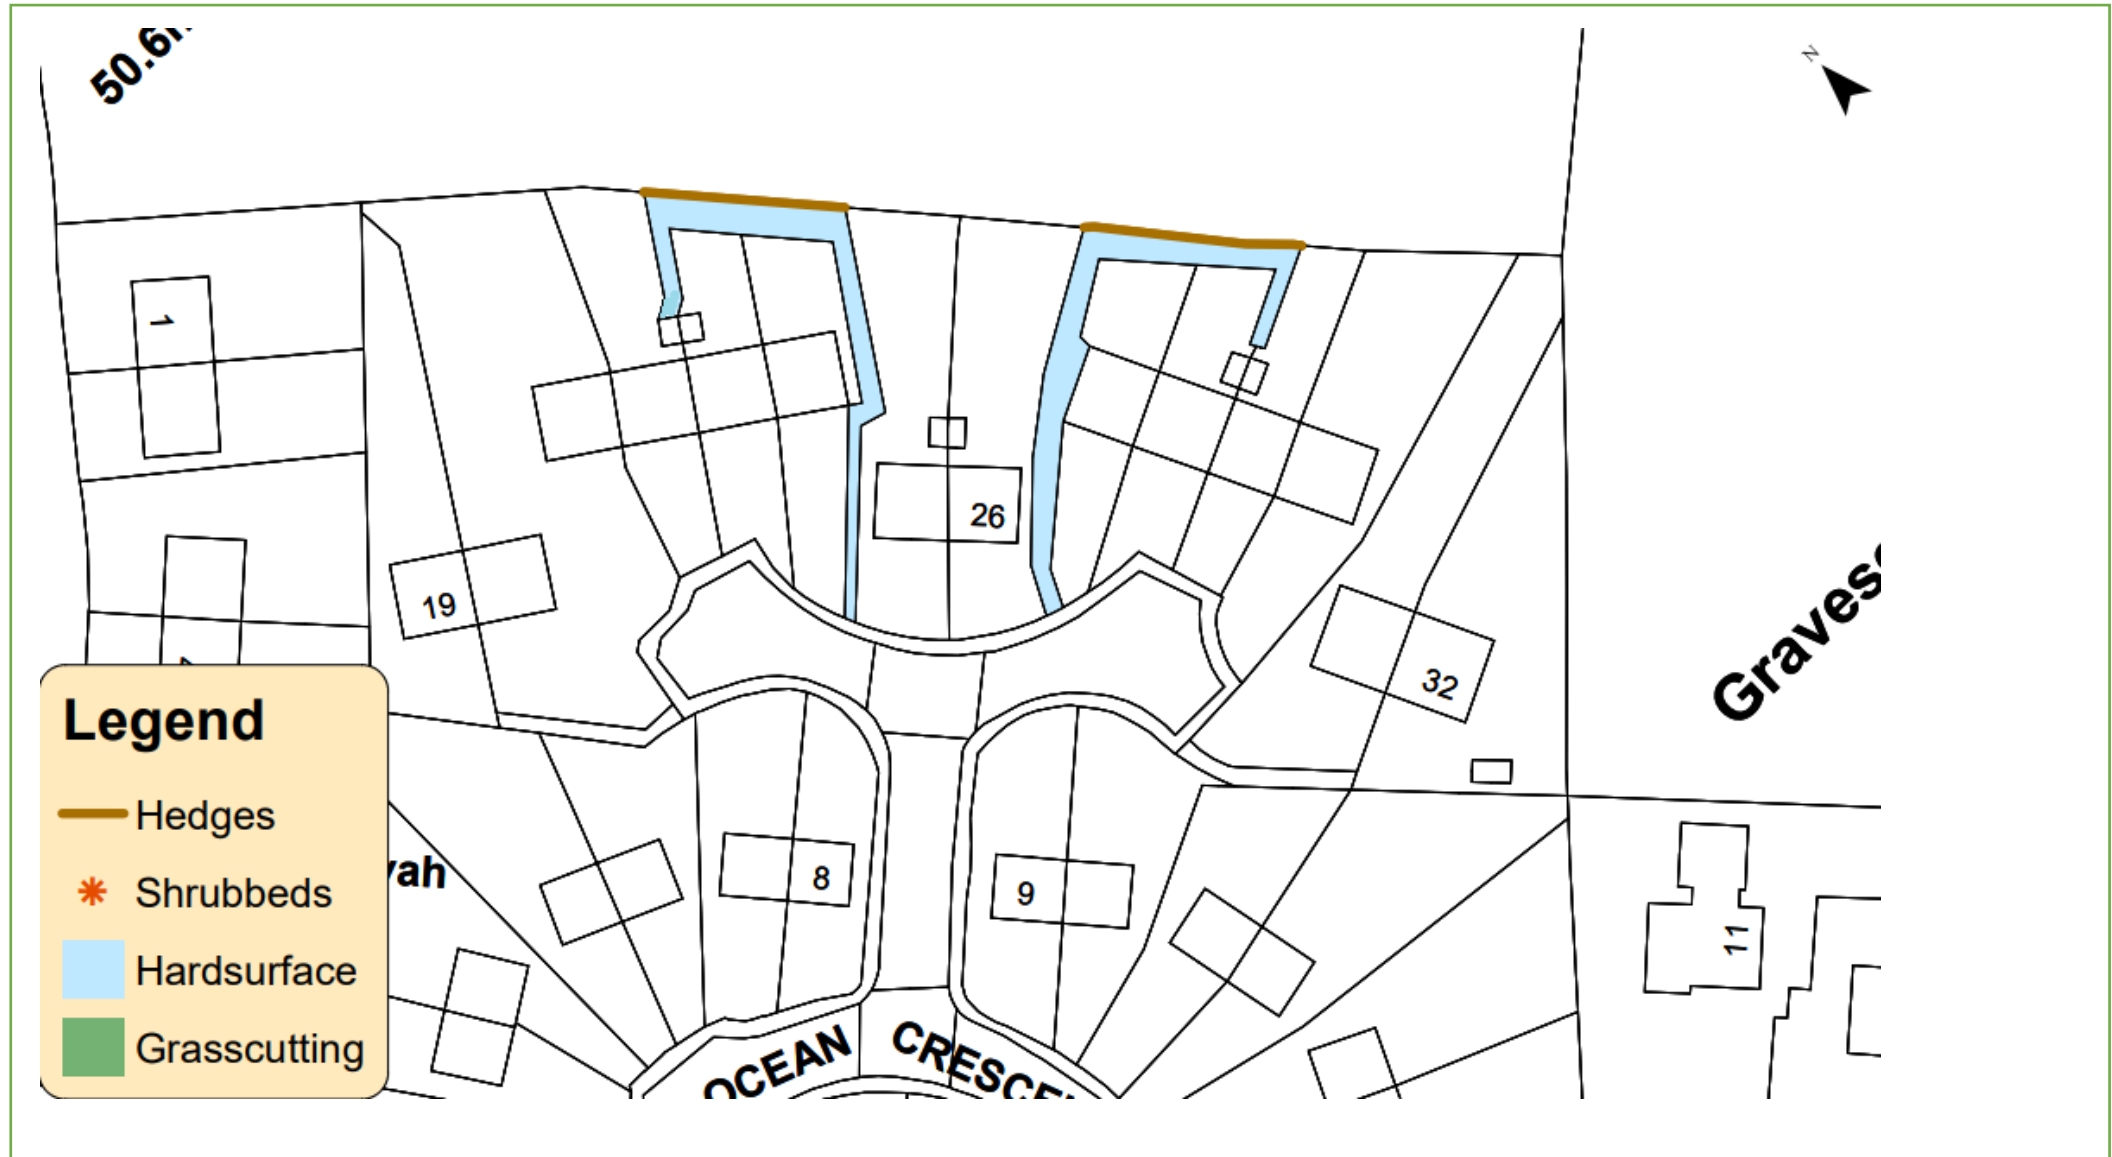

## Map 38 – Mounts Bay Terrace Porthleven TR13 9ED

**KEY:**  Grass Cutting  Weed Control  Hedges  Shrub Beds  Wildflower Meadow

Last Update: 30/06/22 By: IM

# Grounds Maintenance

## Map 39 – Ocean Crescent Porthleven TR13 9EB

KEY:  Grass Cutting  Weed Control  Hedges  Shrub Beds  Wildflower Meadow

Last Update: 30/06/22 By: IM 