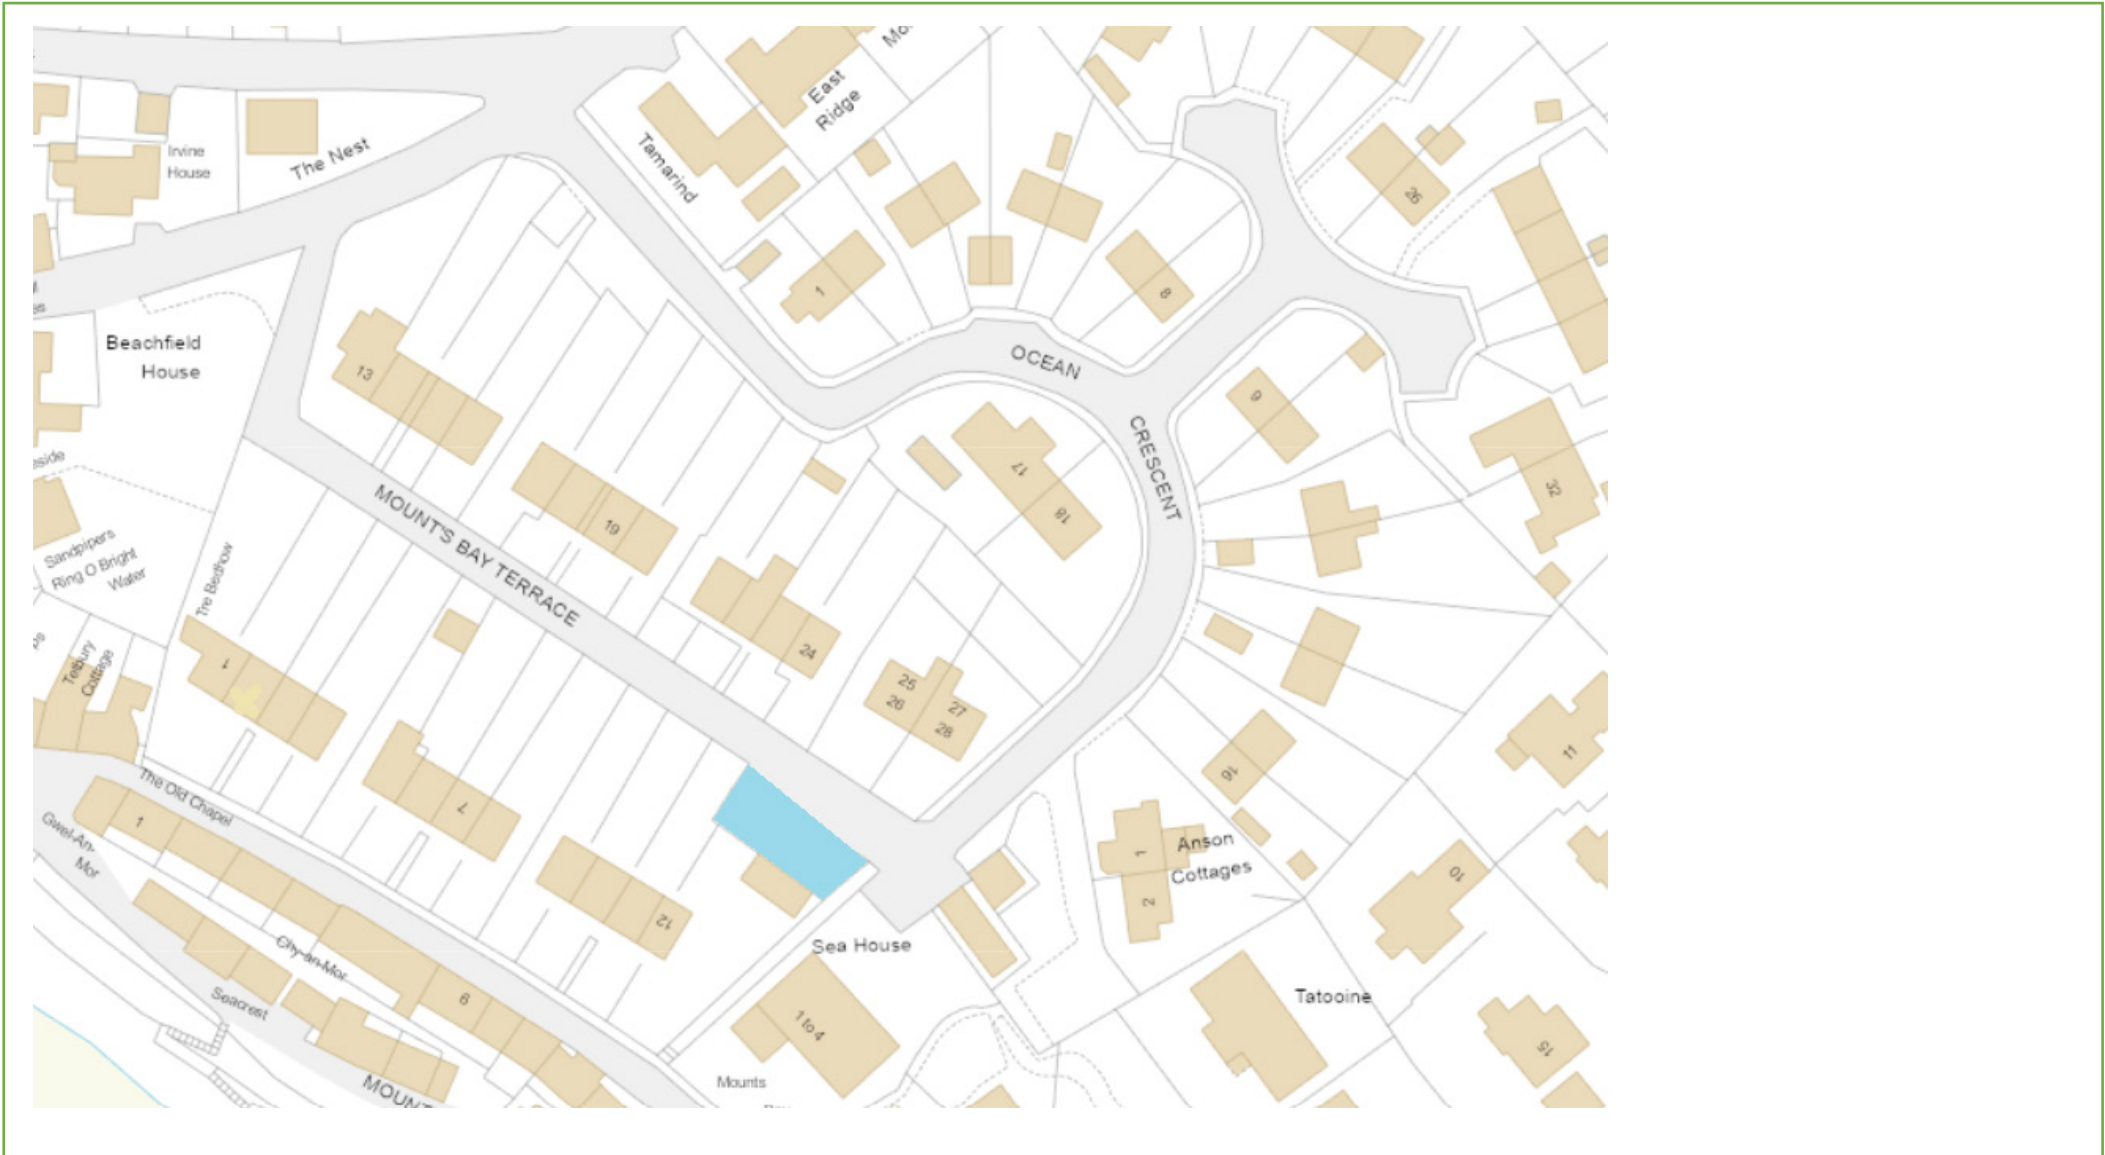

Grounds Maintenance

Map 38 – Mounts Bay Terrace Porthleven TR13 9ED

KEY: Grass Cutting Weed Control Hedges Shrub Beds Wildflower Meadow

Last Update: 30/06/22 By: IM