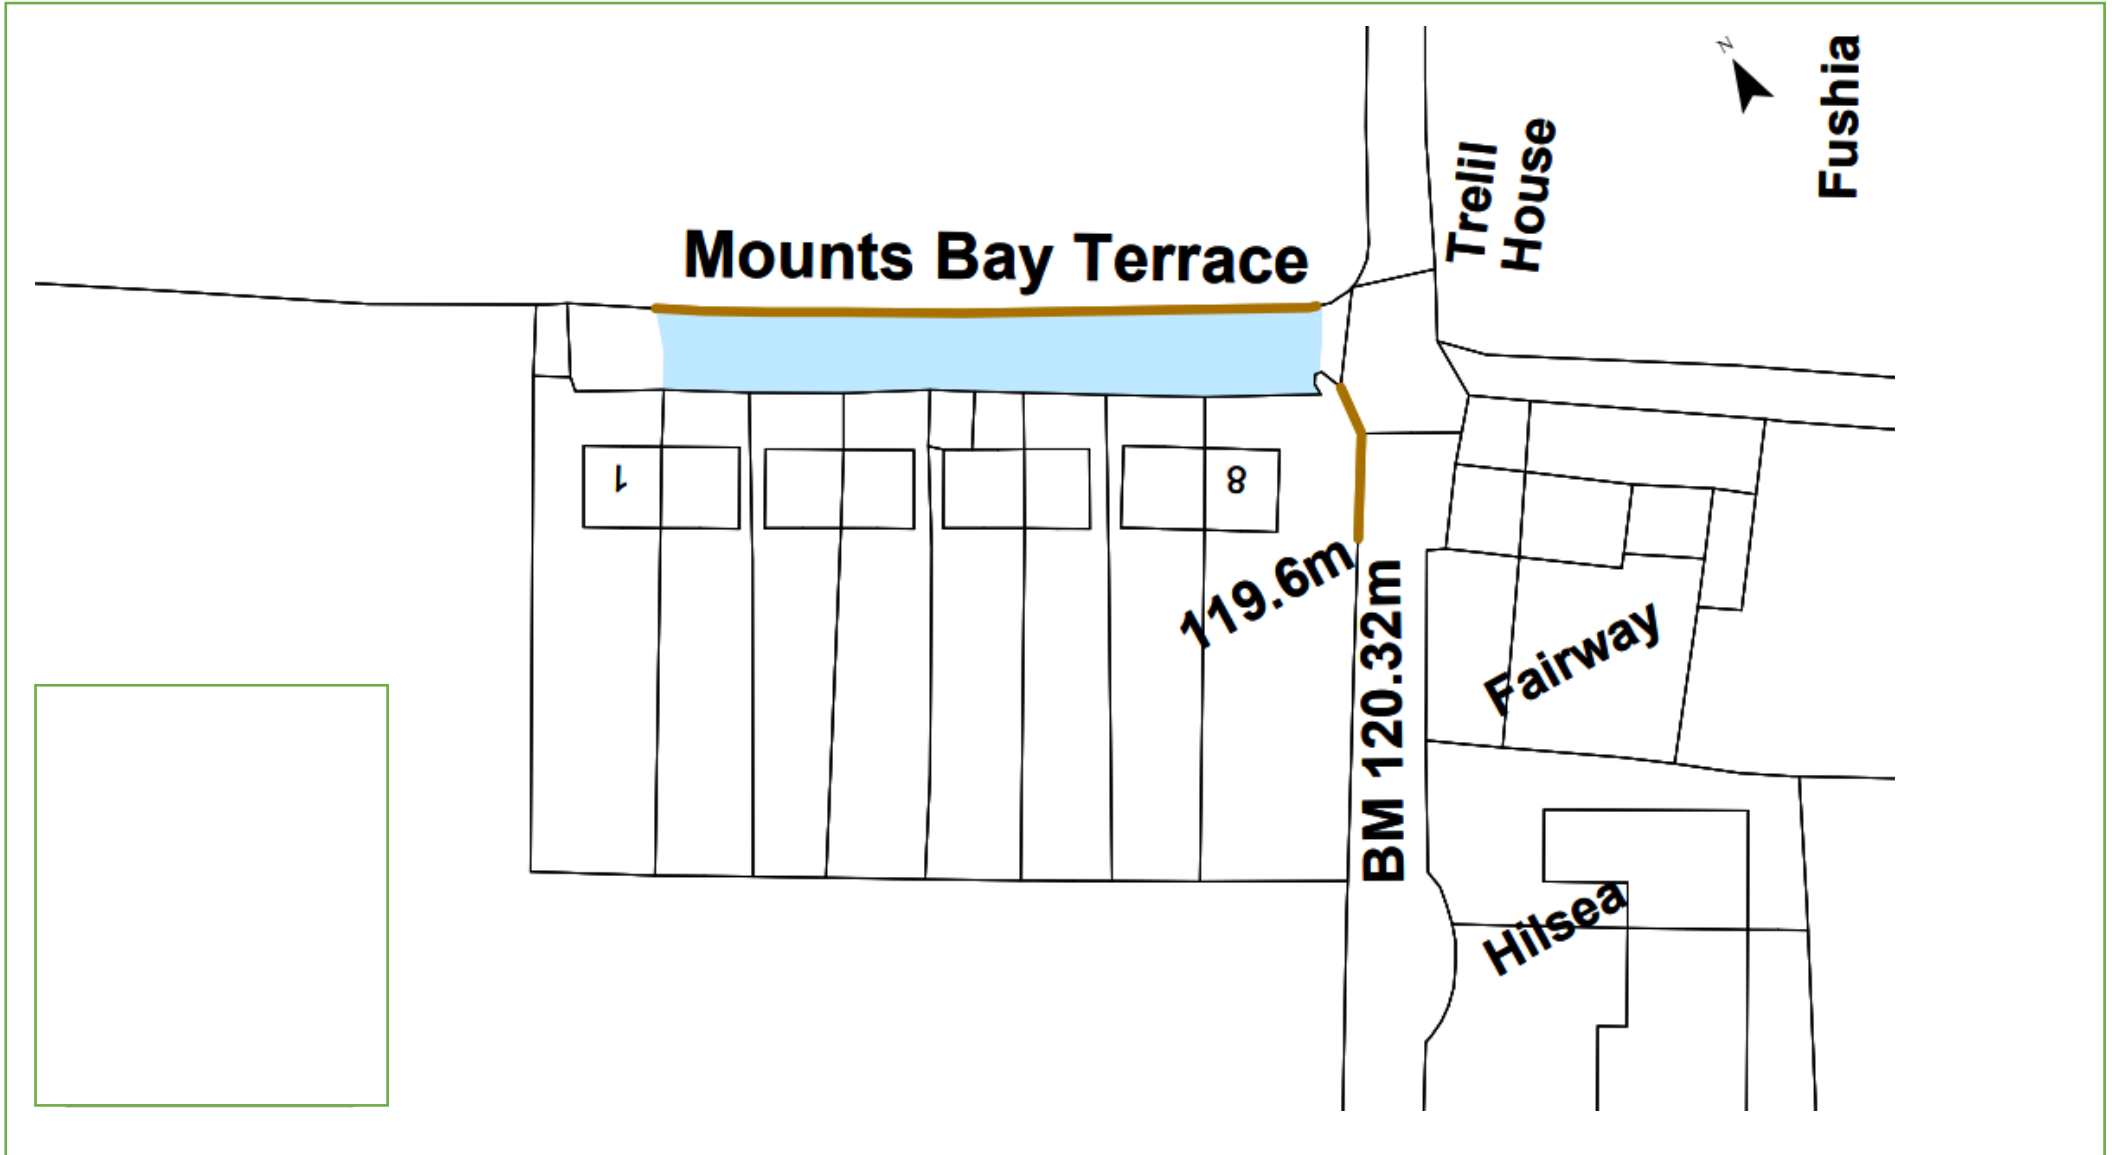

## Map 49 – Merther Close & Waste Treatment Works

Sithney, nr Helston TR13 0RW

KEY:  Grass Cutting  Weed Control  Hedges  Shrub Beds

Last Update: 14/10/22 By: IM

Red Dotted Line shows vehicle access to rear Waste Treatment Works.

# Grounds Maintenance

Map 42 – Mounts Bay Terrace Rinsey, Ashton, nr Helston TR13 9TN

KEY:  Grass Cutting  Weed Control  Hedges  Shrub Beds  Wildflower Meadow

Last Update: 30/06/22 By: IM