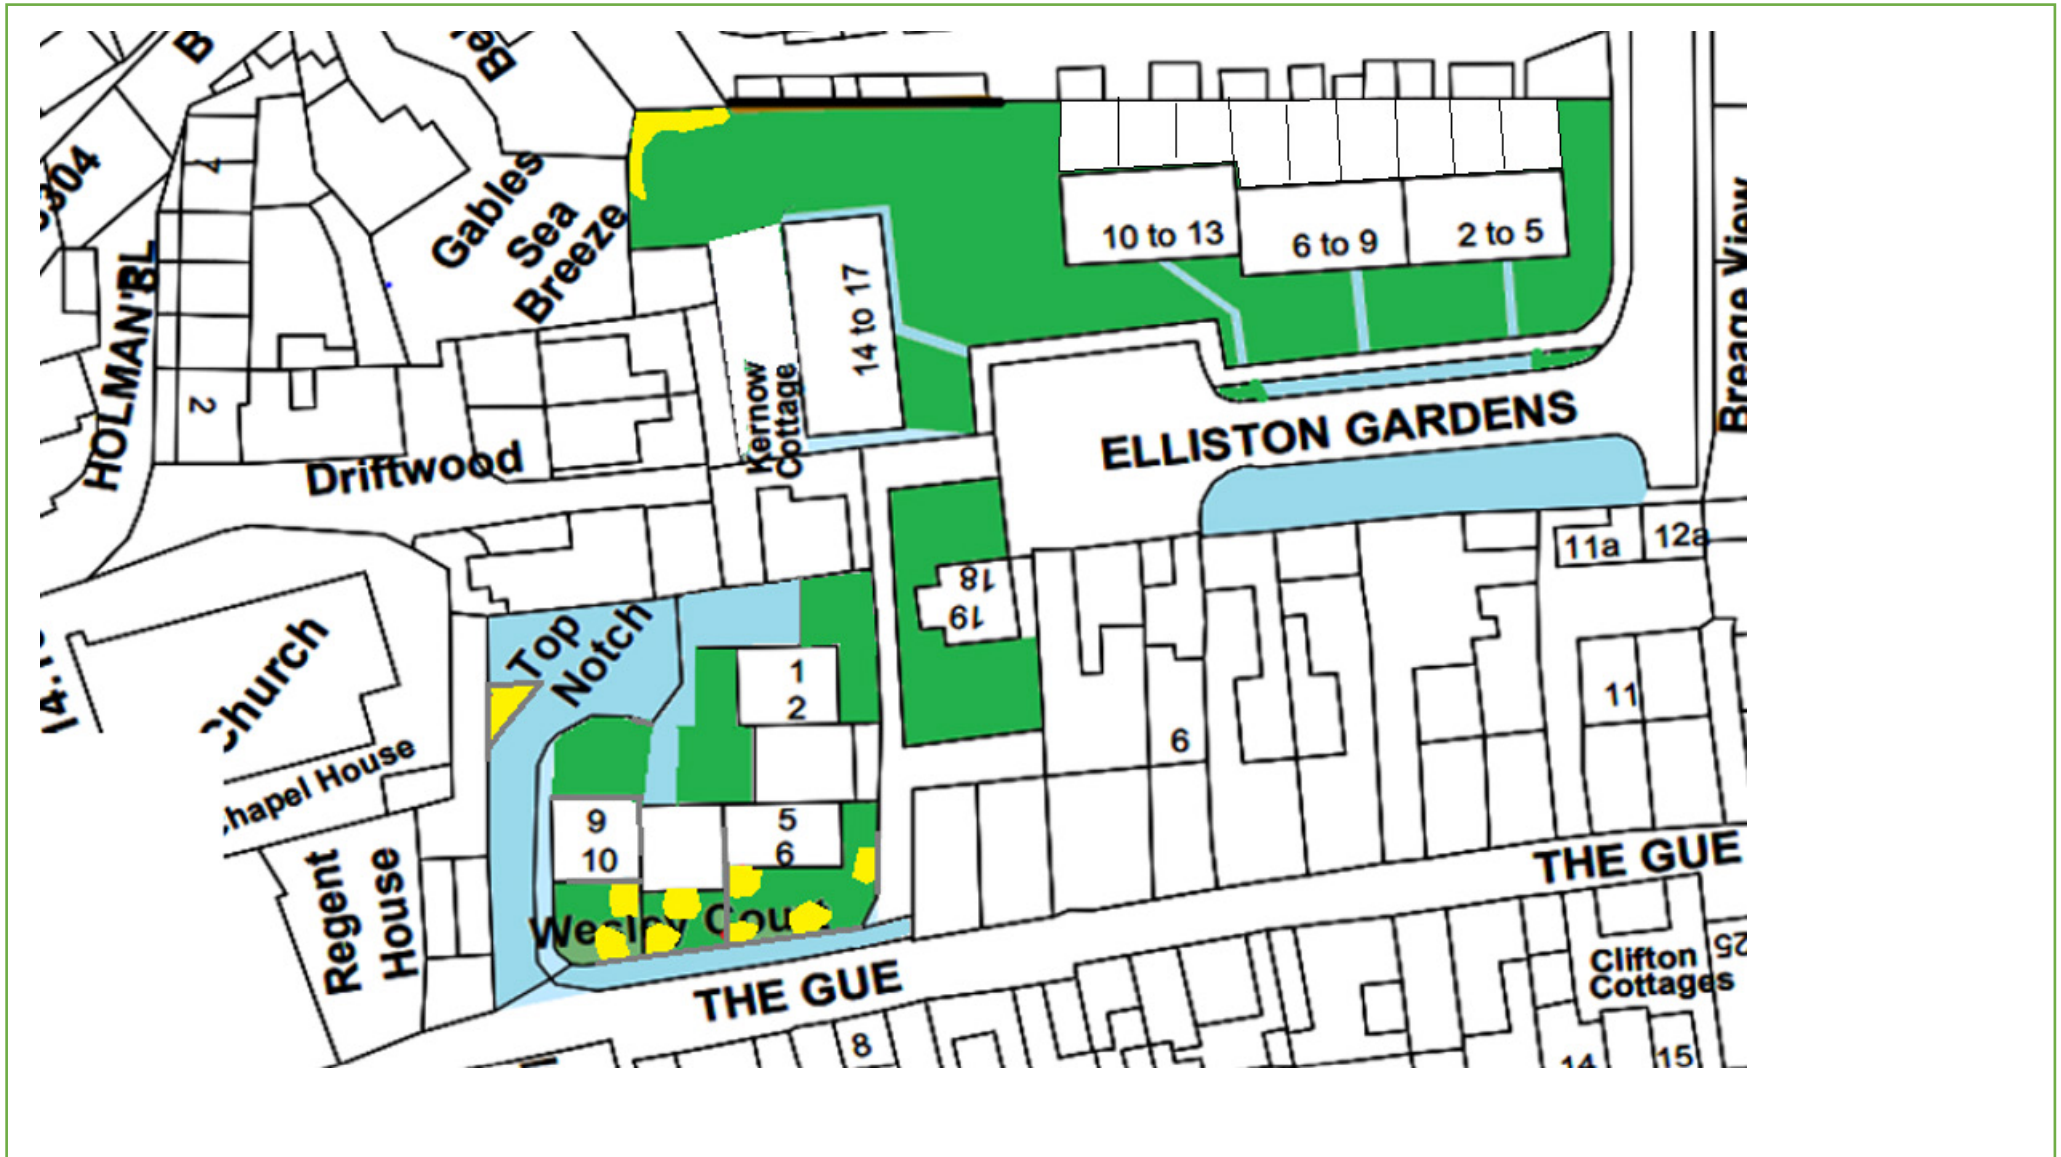

Grounds Maintenance

Map 37 – Elliston Gardens & Wesley Court Porthleven TR13 9DQ

KEY: Grass Cutting Weed Control Hedges Shrub Beds

Last Update: 20/10/22 By: IM