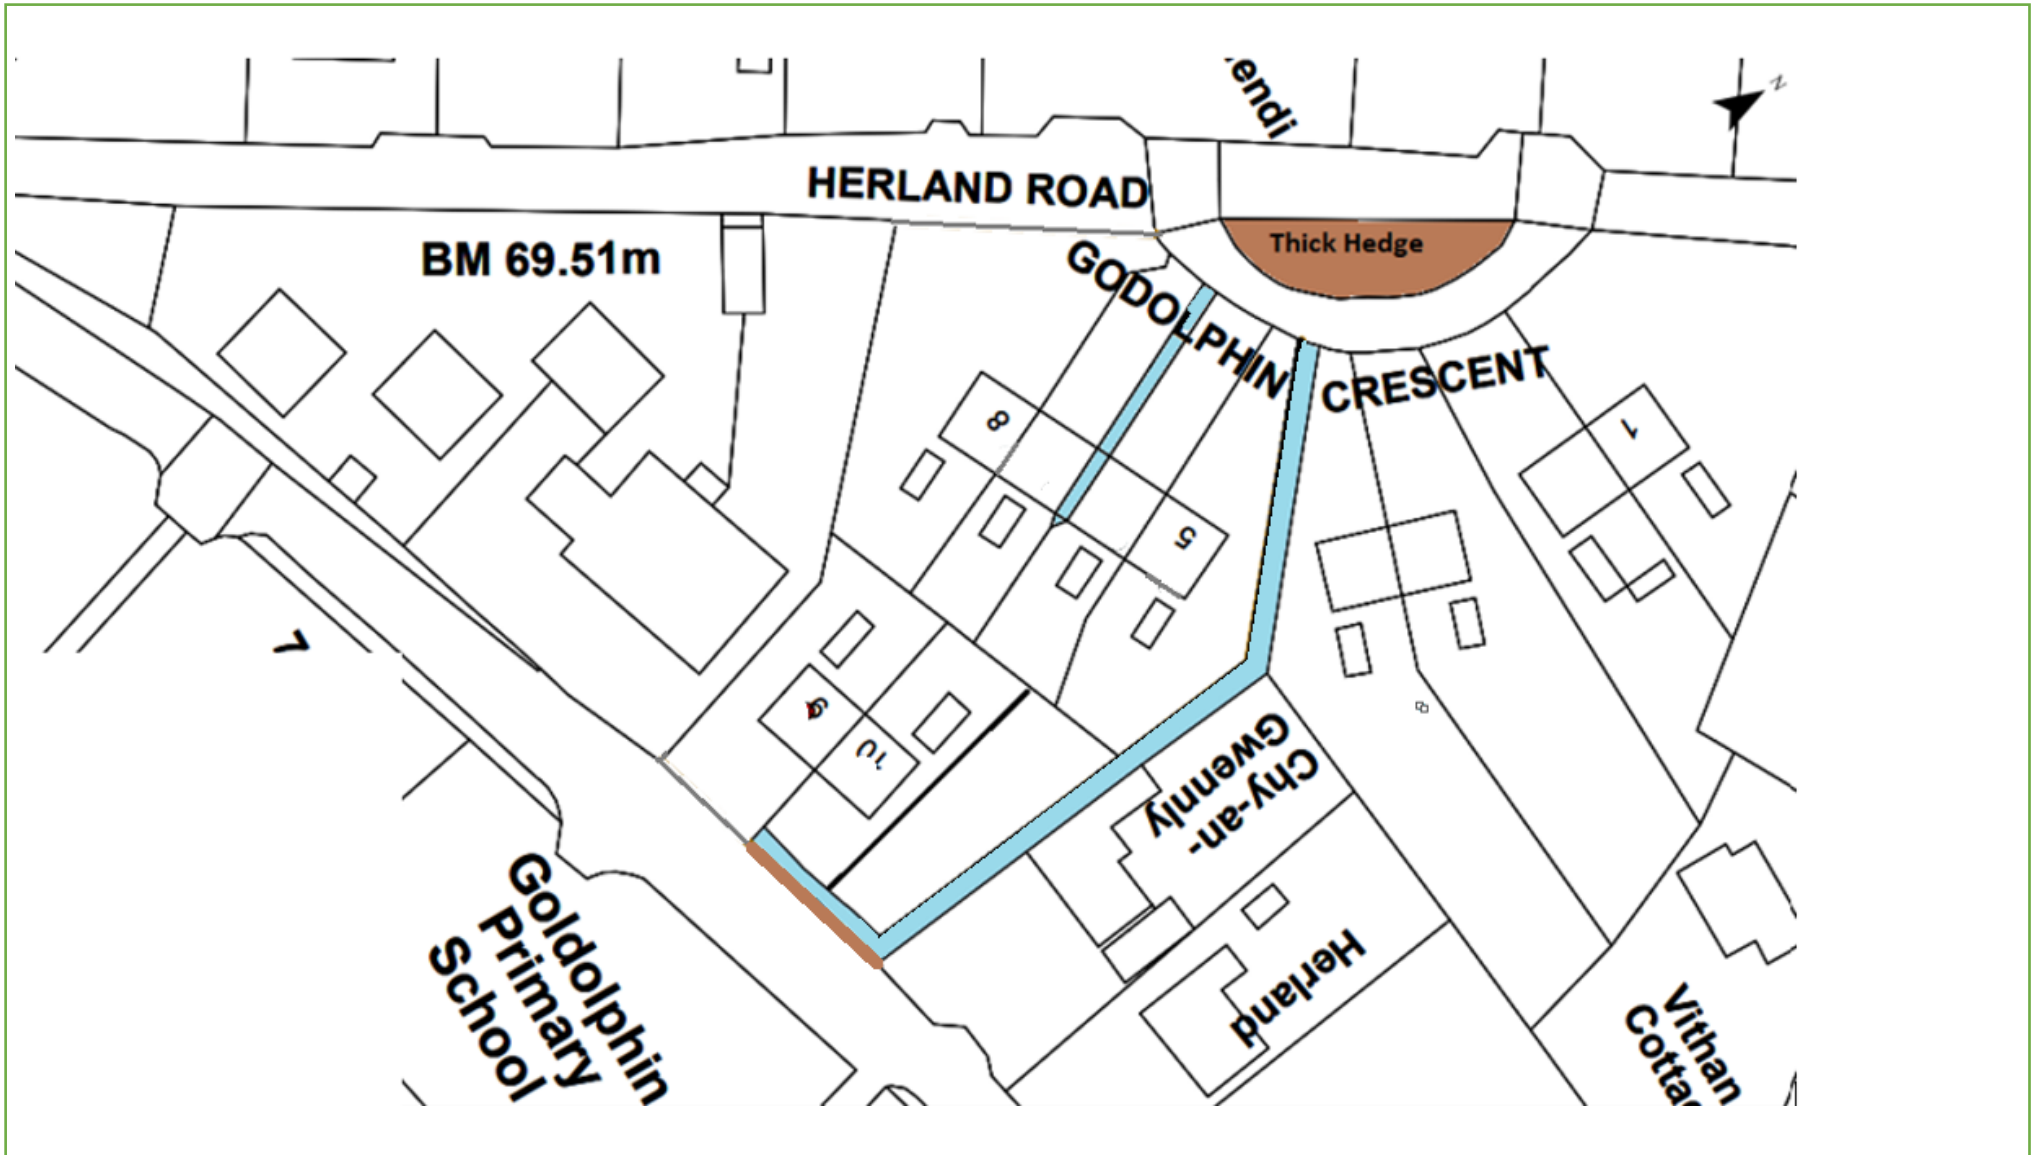

Grounds Maintenance

Map 21 – Godolphin Crescent Godolphin Cross, Helston TR13 9RB

KEY: Grass Cutting Weed Control Hedges Shrub Beds

Last Update: 28/09/22 By: IM