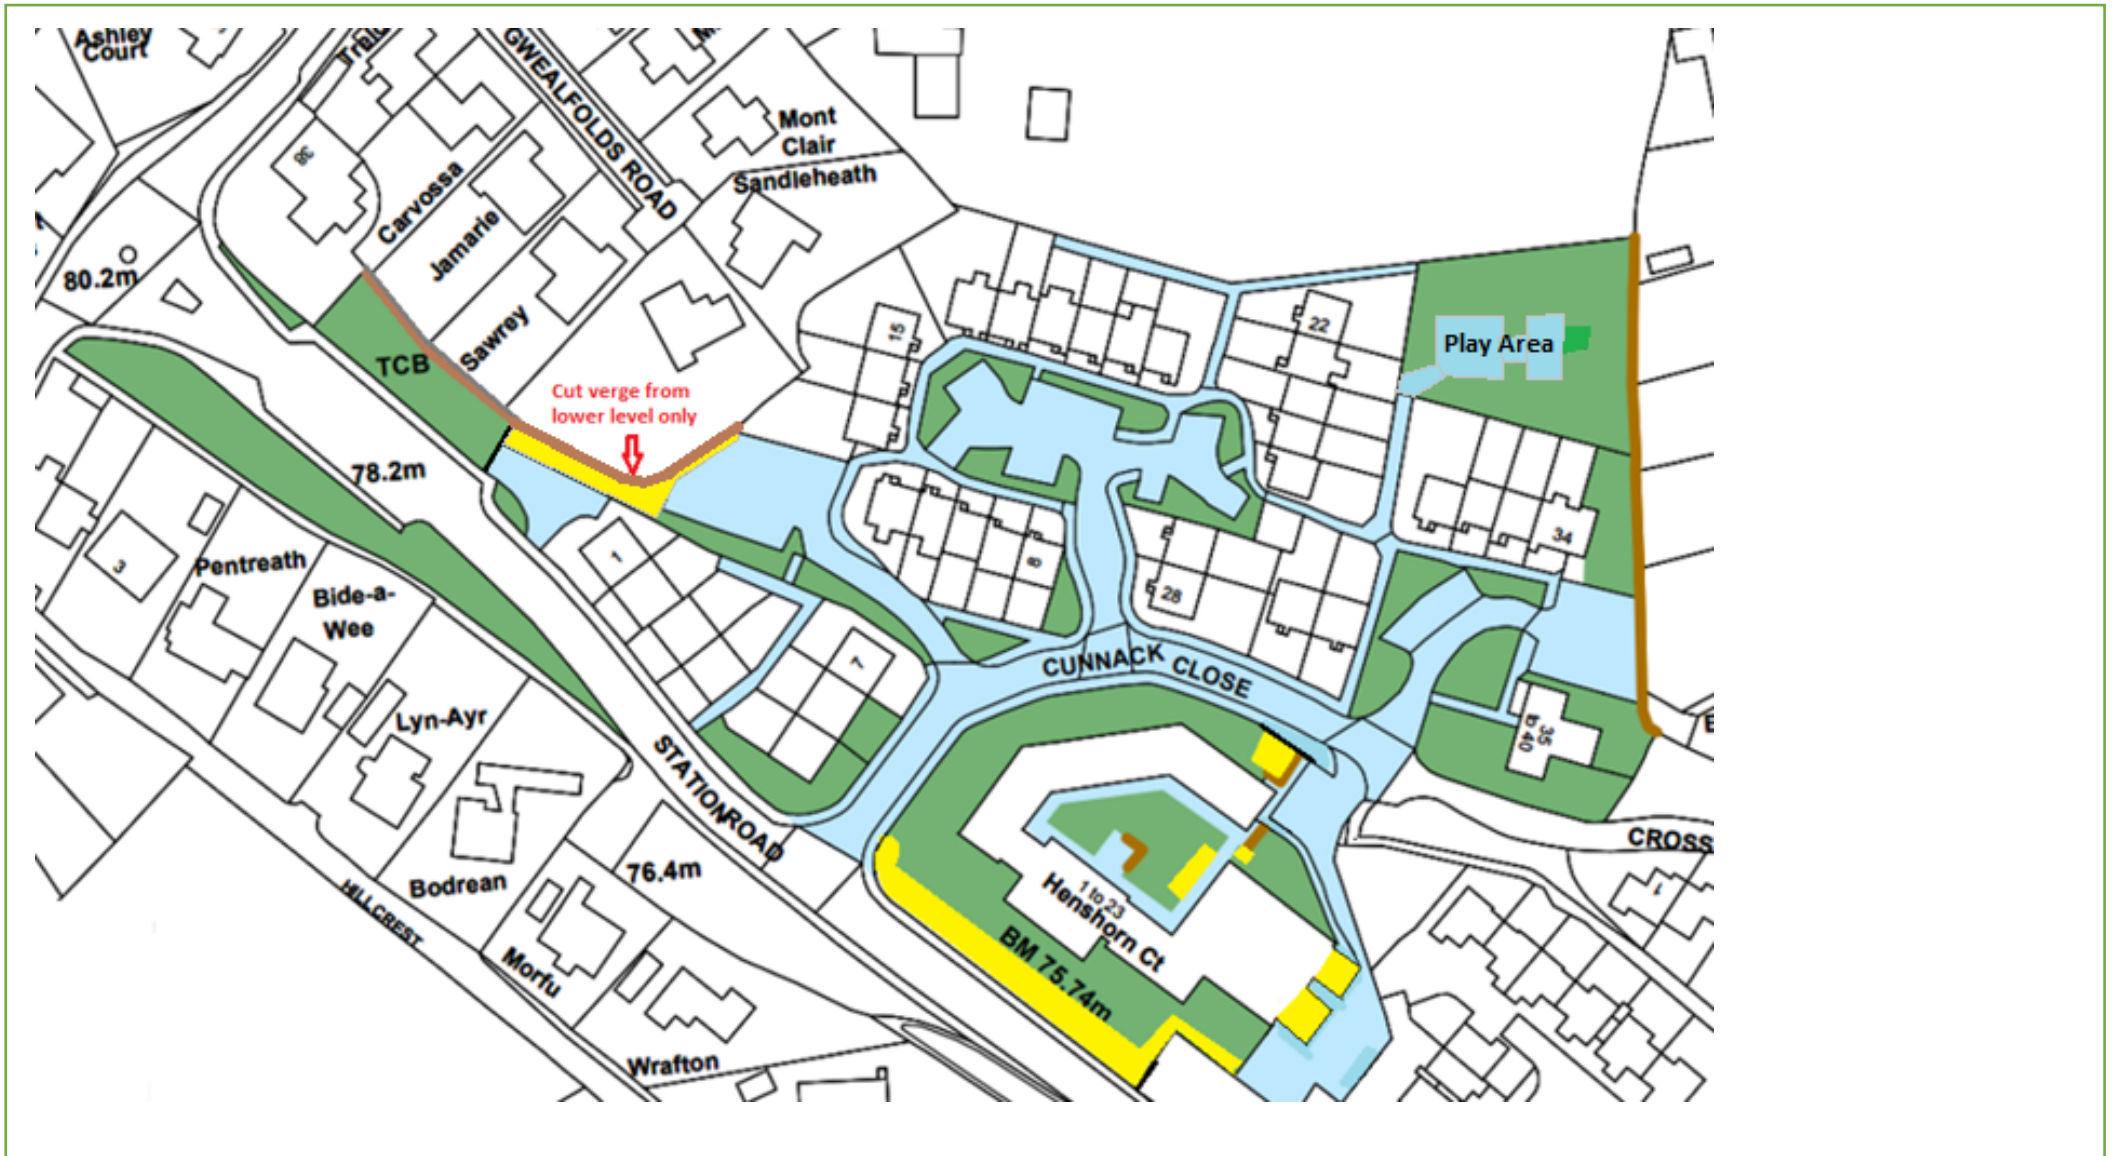

Grounds Maintenance

Map 04 – Cunnack Close & Henshorn Court (ex Map96) Helston TR13 8XQ

KEY: Grass Cutting Weed Control Hedges Shrub Beds

Last Update: 22/11/22 By: IM