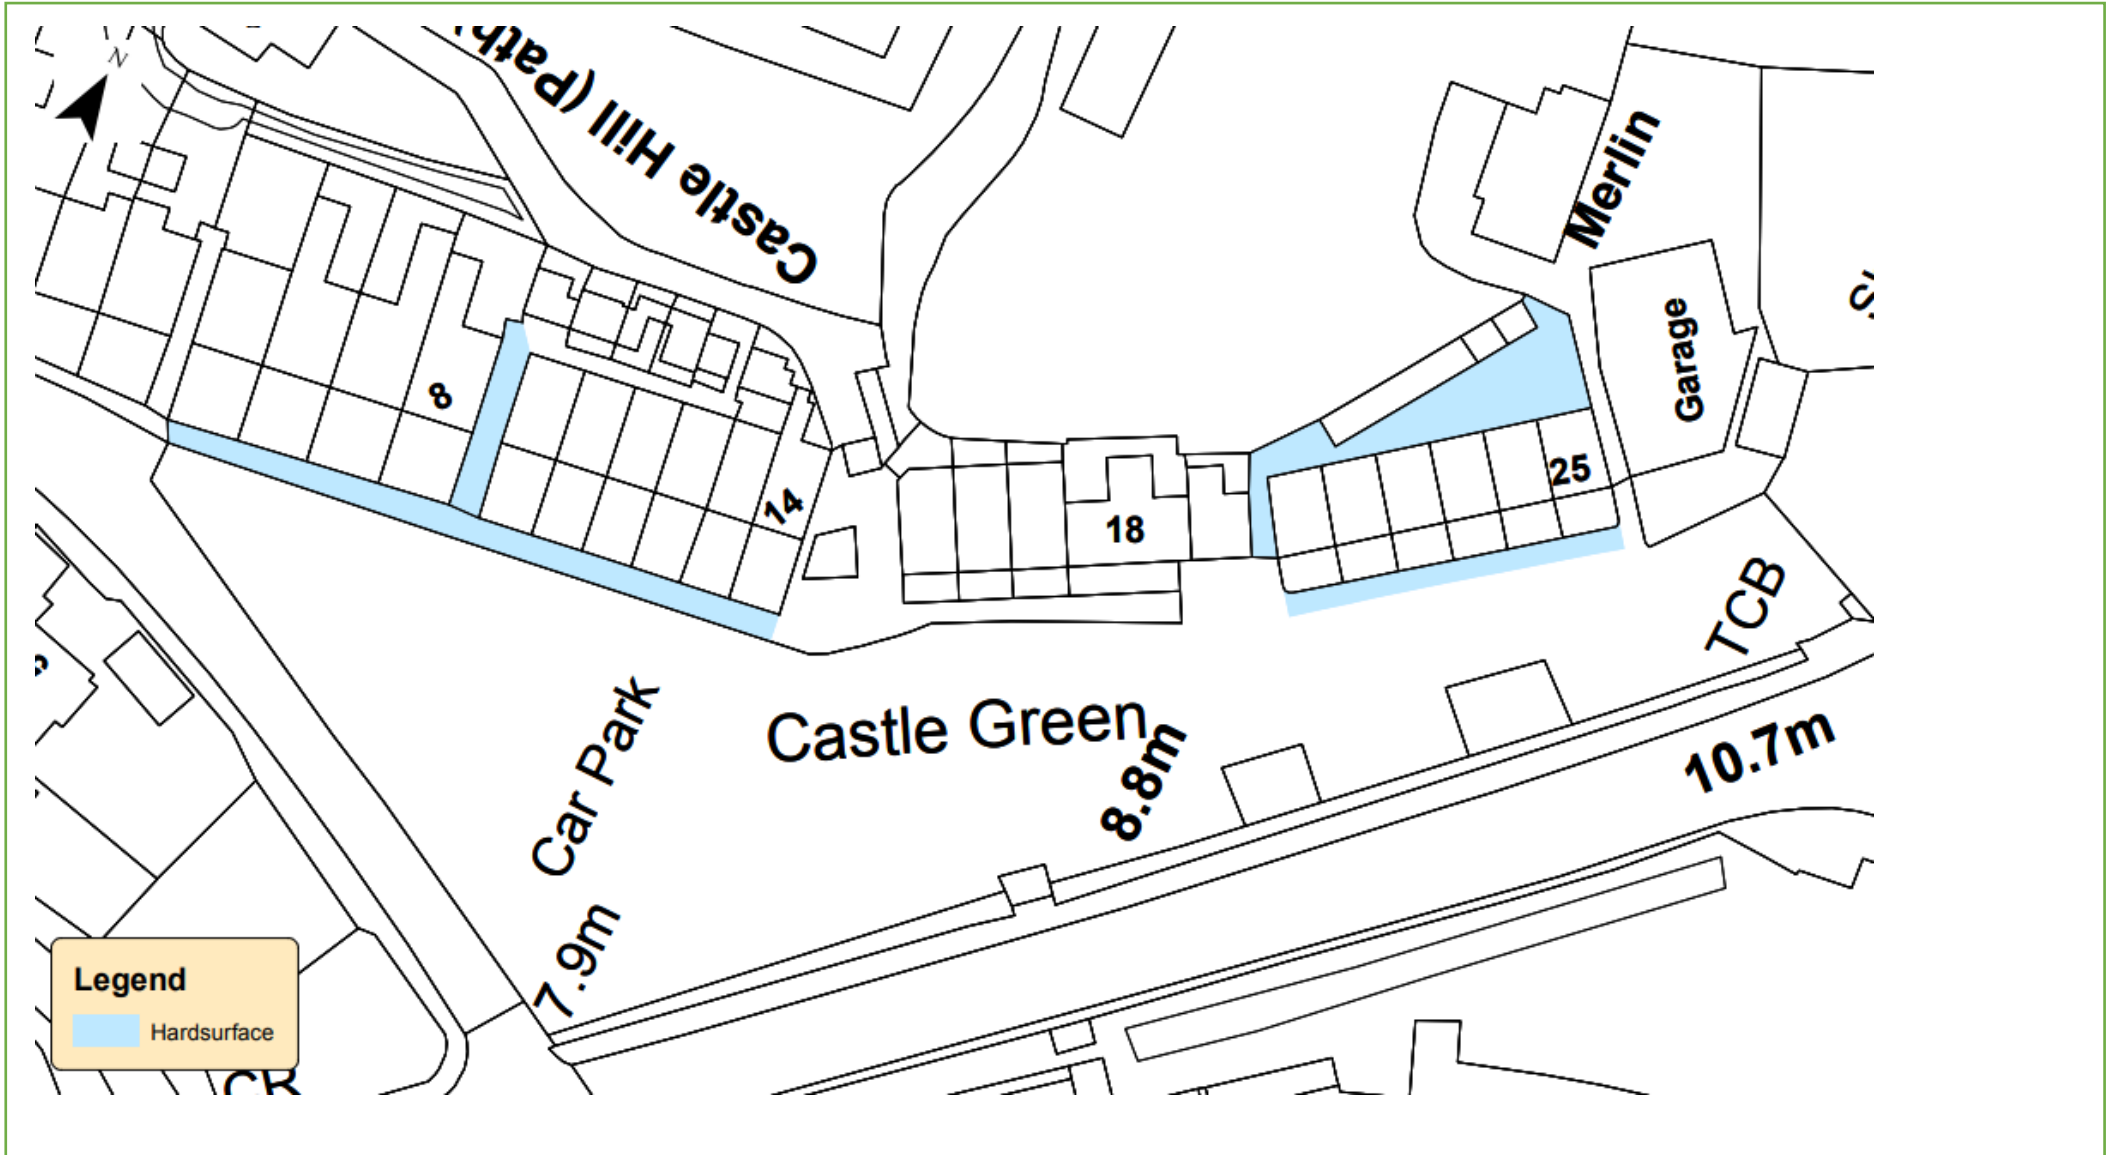

# Grounds Maintenance

Map 138 – Castle Green Helston TR13 8EZ

KEY:  Grass Cutting  Weed Control  Hedges  Shrub Beds  Wildflower Meadow

Last Update: 04/07/22 By: IM

**Legend**  
 Hardsurface