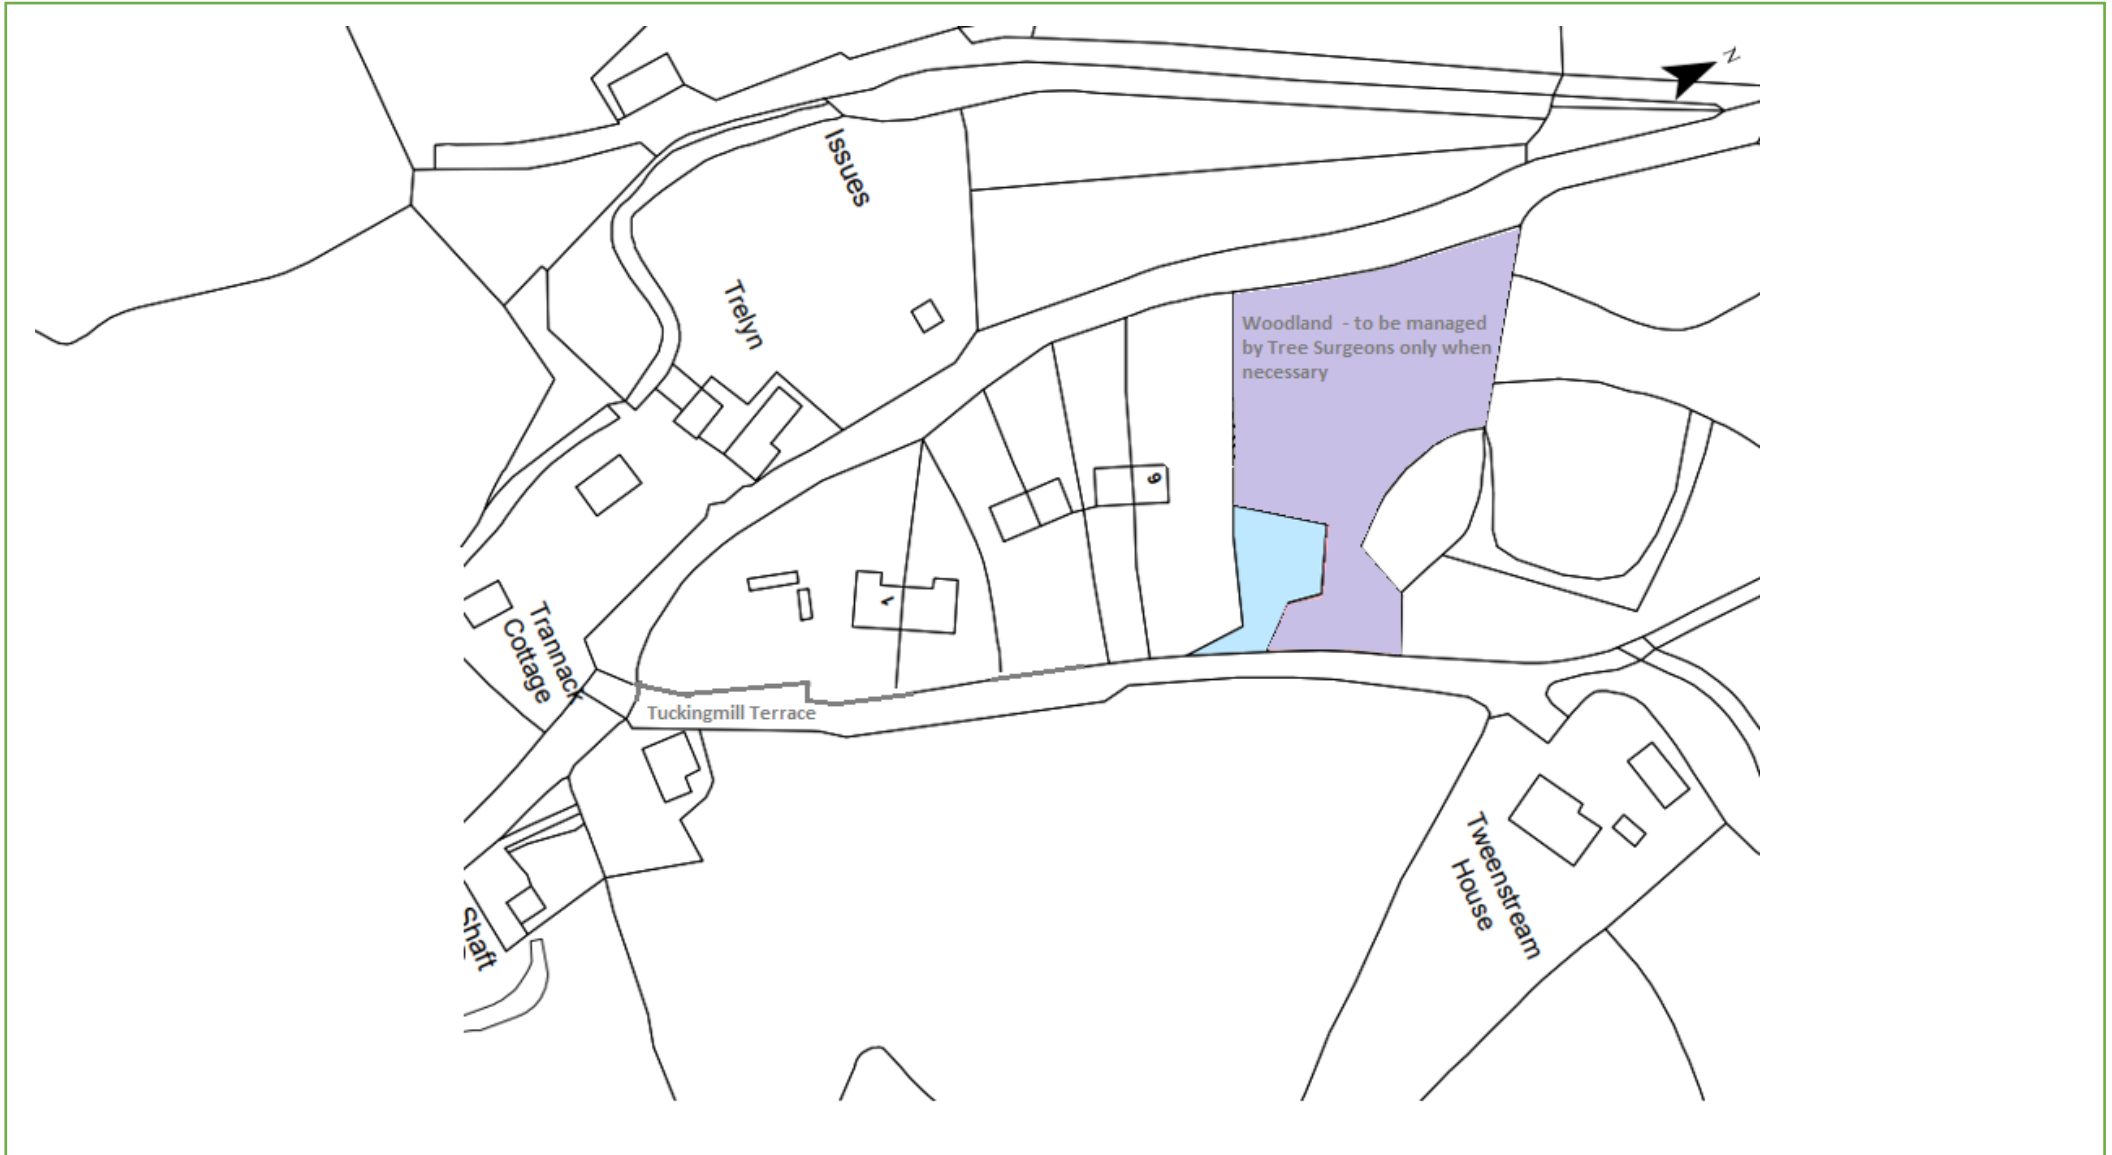

Grounds Maintenance

Map 23 – Tuckingmill Terrace Lowertown, nr Helston TR13 0DB

KEY: Grass Cutting Weed Control Hedges Shrub Beds Woodland/Scrubland

Last Update: 14/10/22 By: IM