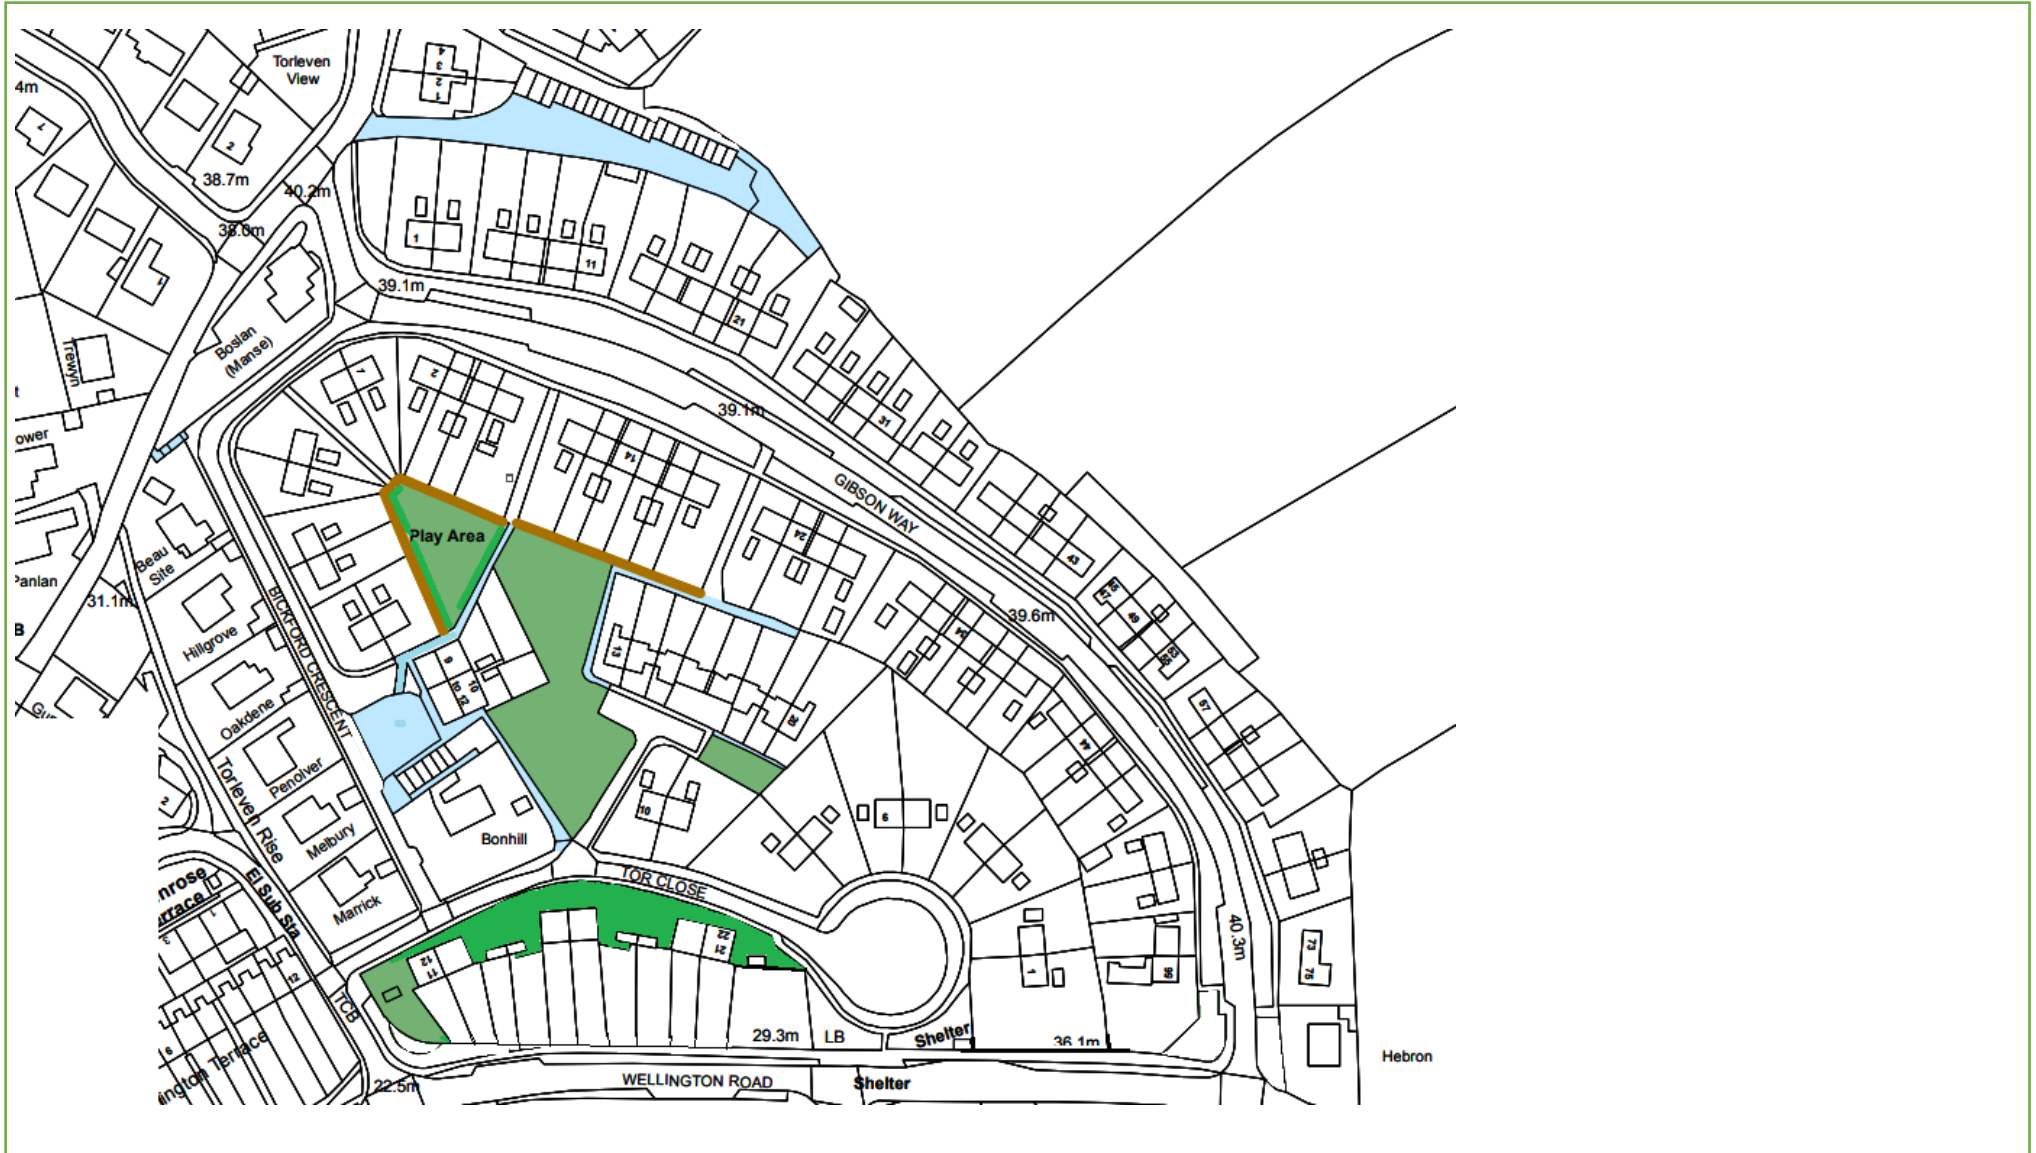

Grounds Maintenance

Map 36 – Gibson Way, Bickford Crescent, Tor Close, Torleven View Porthleven TR13 9AE

KEY: Grass Cutting Weed Control Hedges Shrub Beds

Last Update: 26/09/22 By: IM