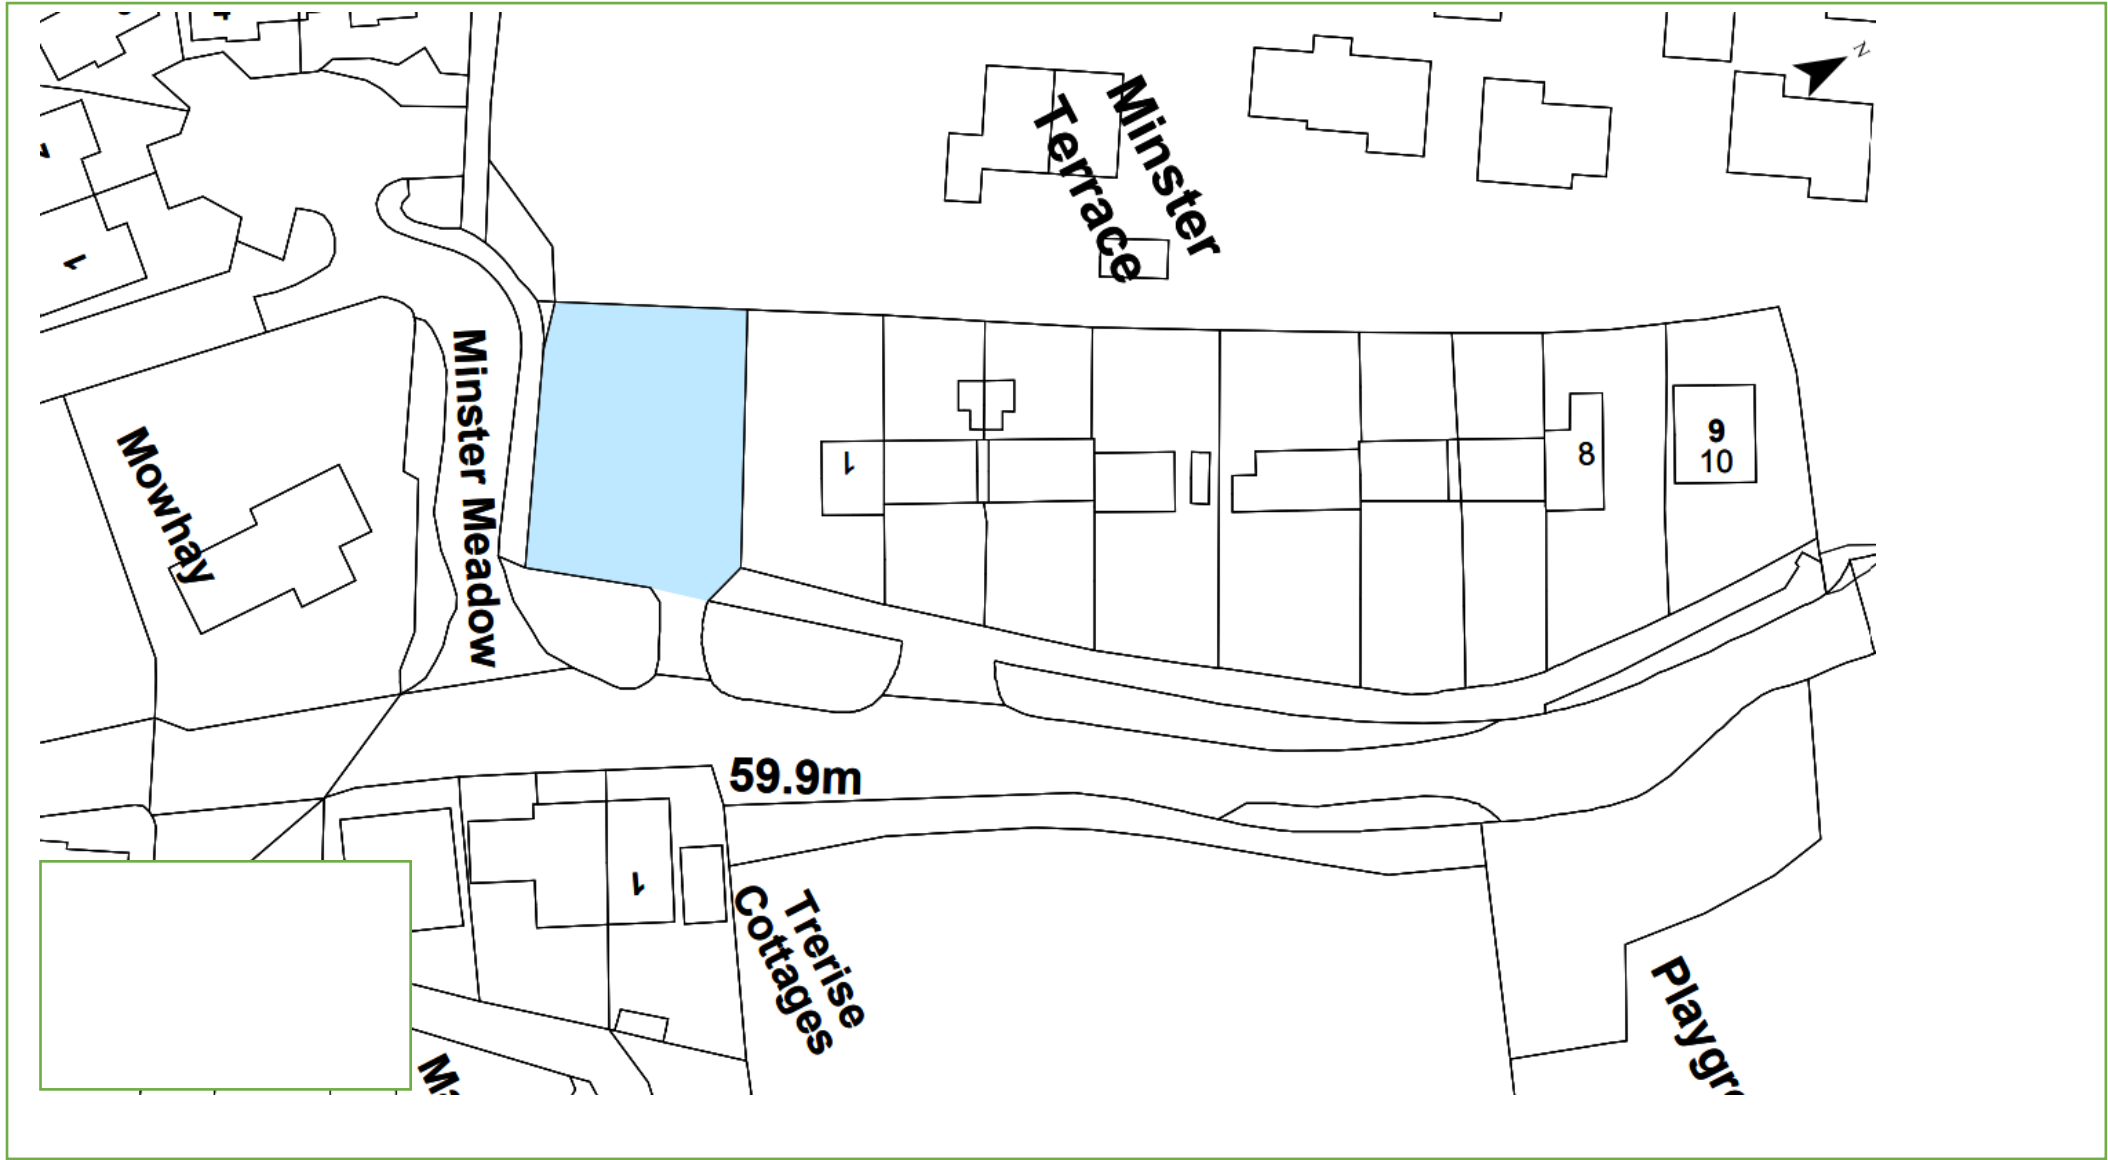

Grounds Maintenance

Map 26 – Minster Terrace Manaccan, nr Helston TR12 6JJ

KEY: Grass Cutting Weed Control Hedges Shrub Beds

Last Update: 23/09/22 By: IM