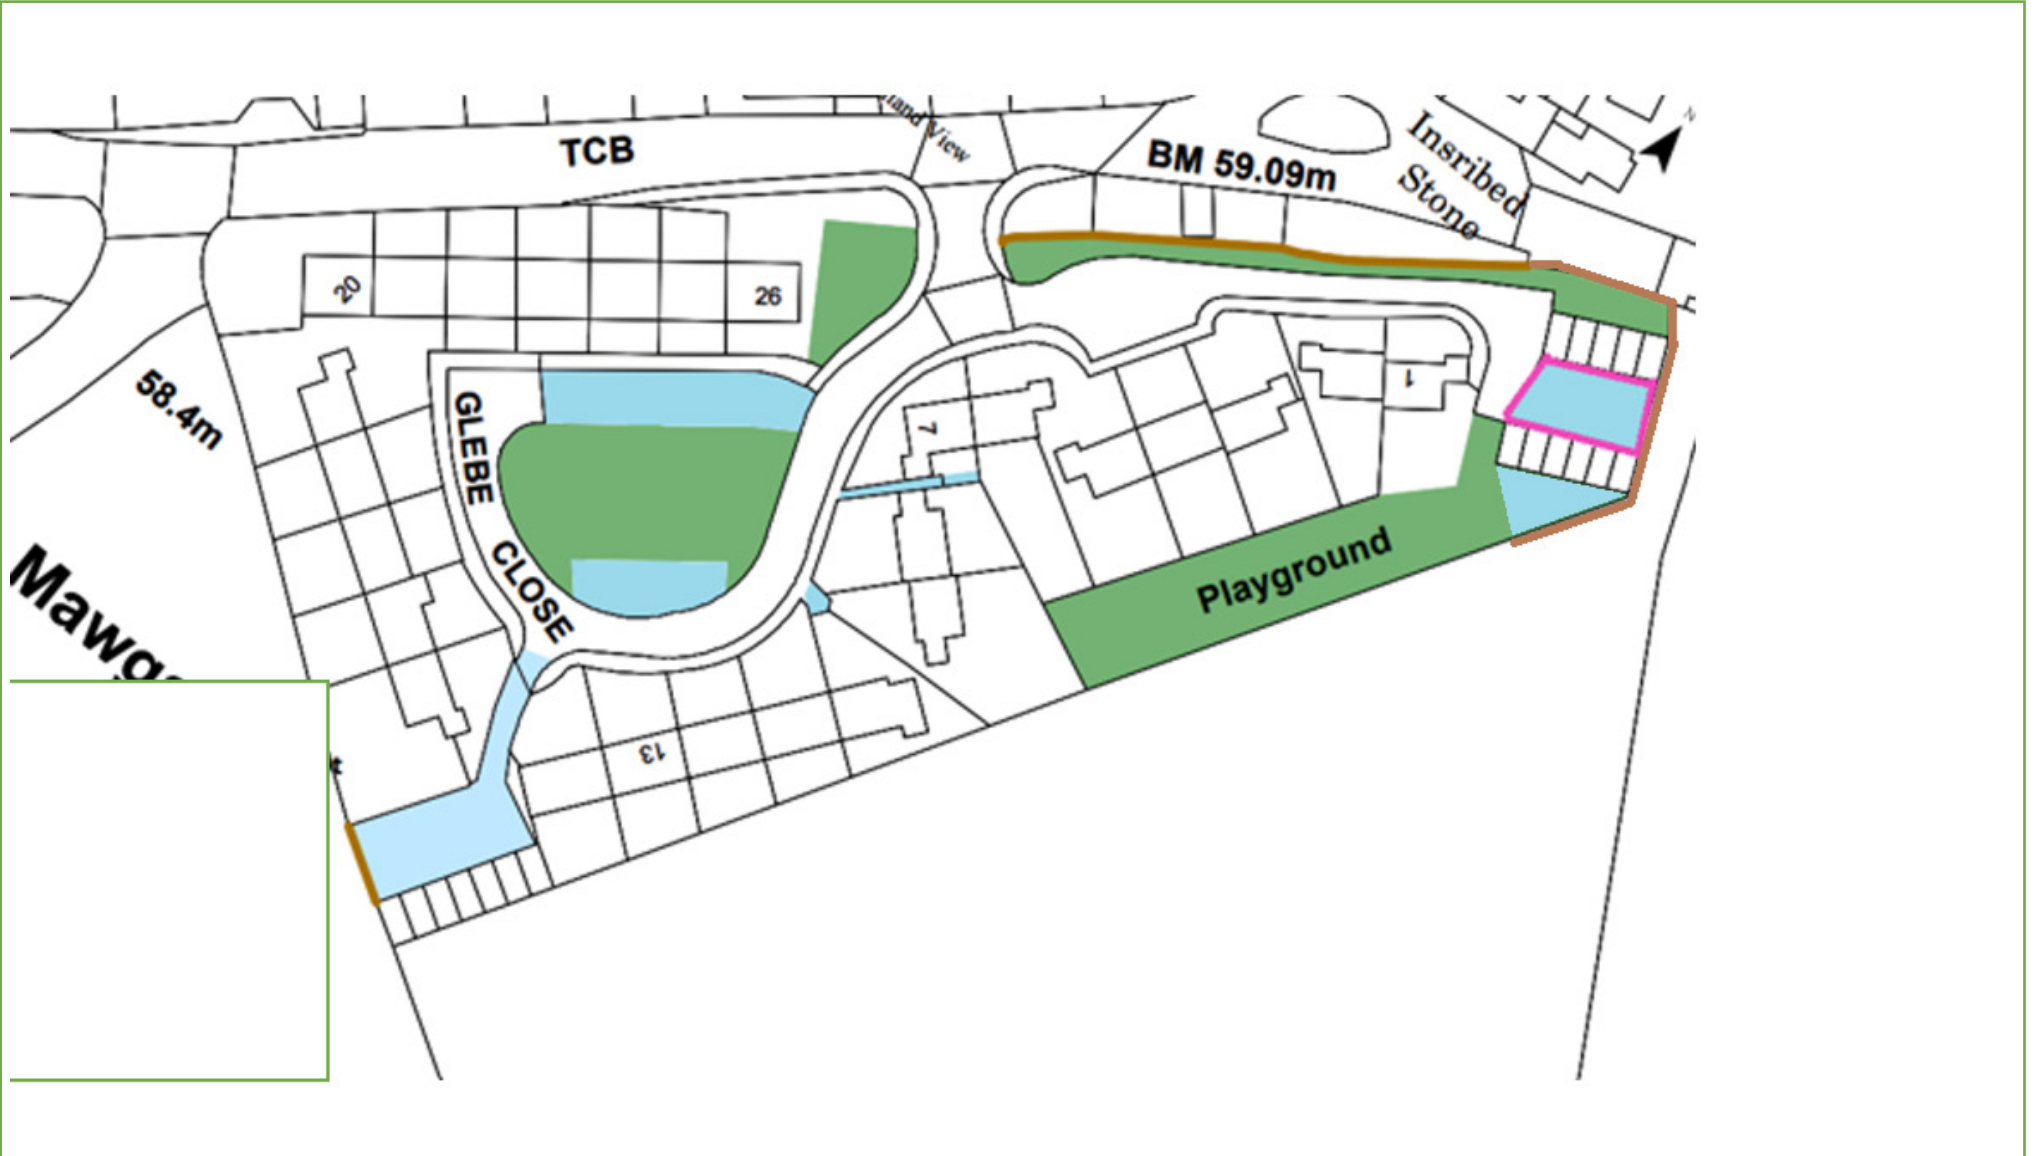

Grounds Maintenance

Map 27 – Glebe Close Mawgan, nr Helston TR12 6AA

KEY: Grass Cutting Weed Control Hedges Shrub Beds Maintained by Coastline not owned Last Update: 30/11/21 By: IM