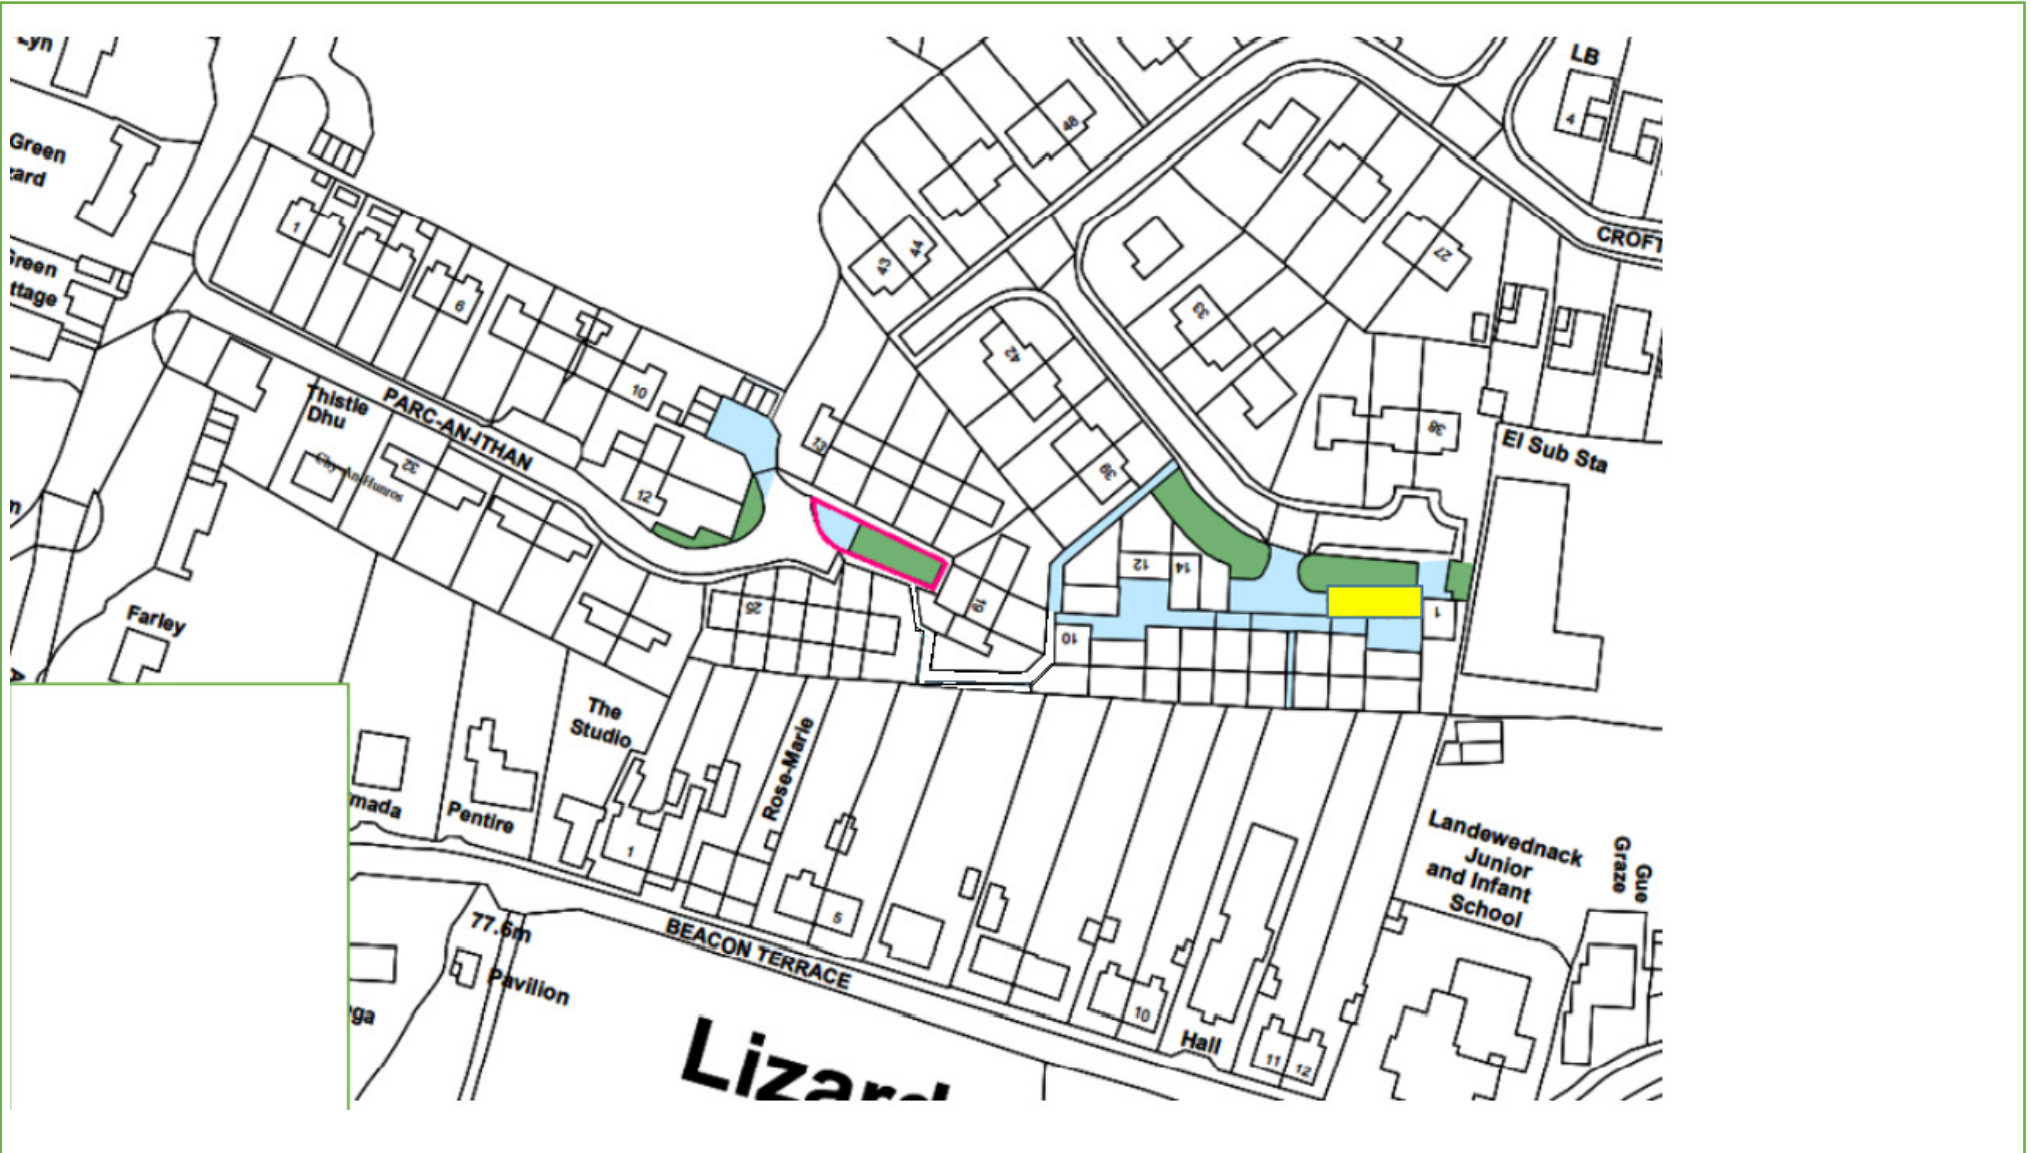

Map 43 – Glebe Place Ruan Minor, nr Lizard TR12 7JW

KEY:  Grass Cutting  Weed Control  Hedges  Shrub Beds

Last Update: 23/09/22 By: IM

Grounds Maintenance

Map 50 & 51 – Higher Croft Parc & Parc an Ithan Lizard TR12 7RL

KEY:  Grass Cutting  Weed Control  Hedges  Shrub Beds  Maintained but not owned by Coastline Last Update: 05/07/22 By: IM

Grounds Maintenance

Map 109 – Higher Moor Ruan Minor, the Lizard TR12 7JJ

KEY:  Grass Cutting  Weed Control  Hedges  Shrub Beds