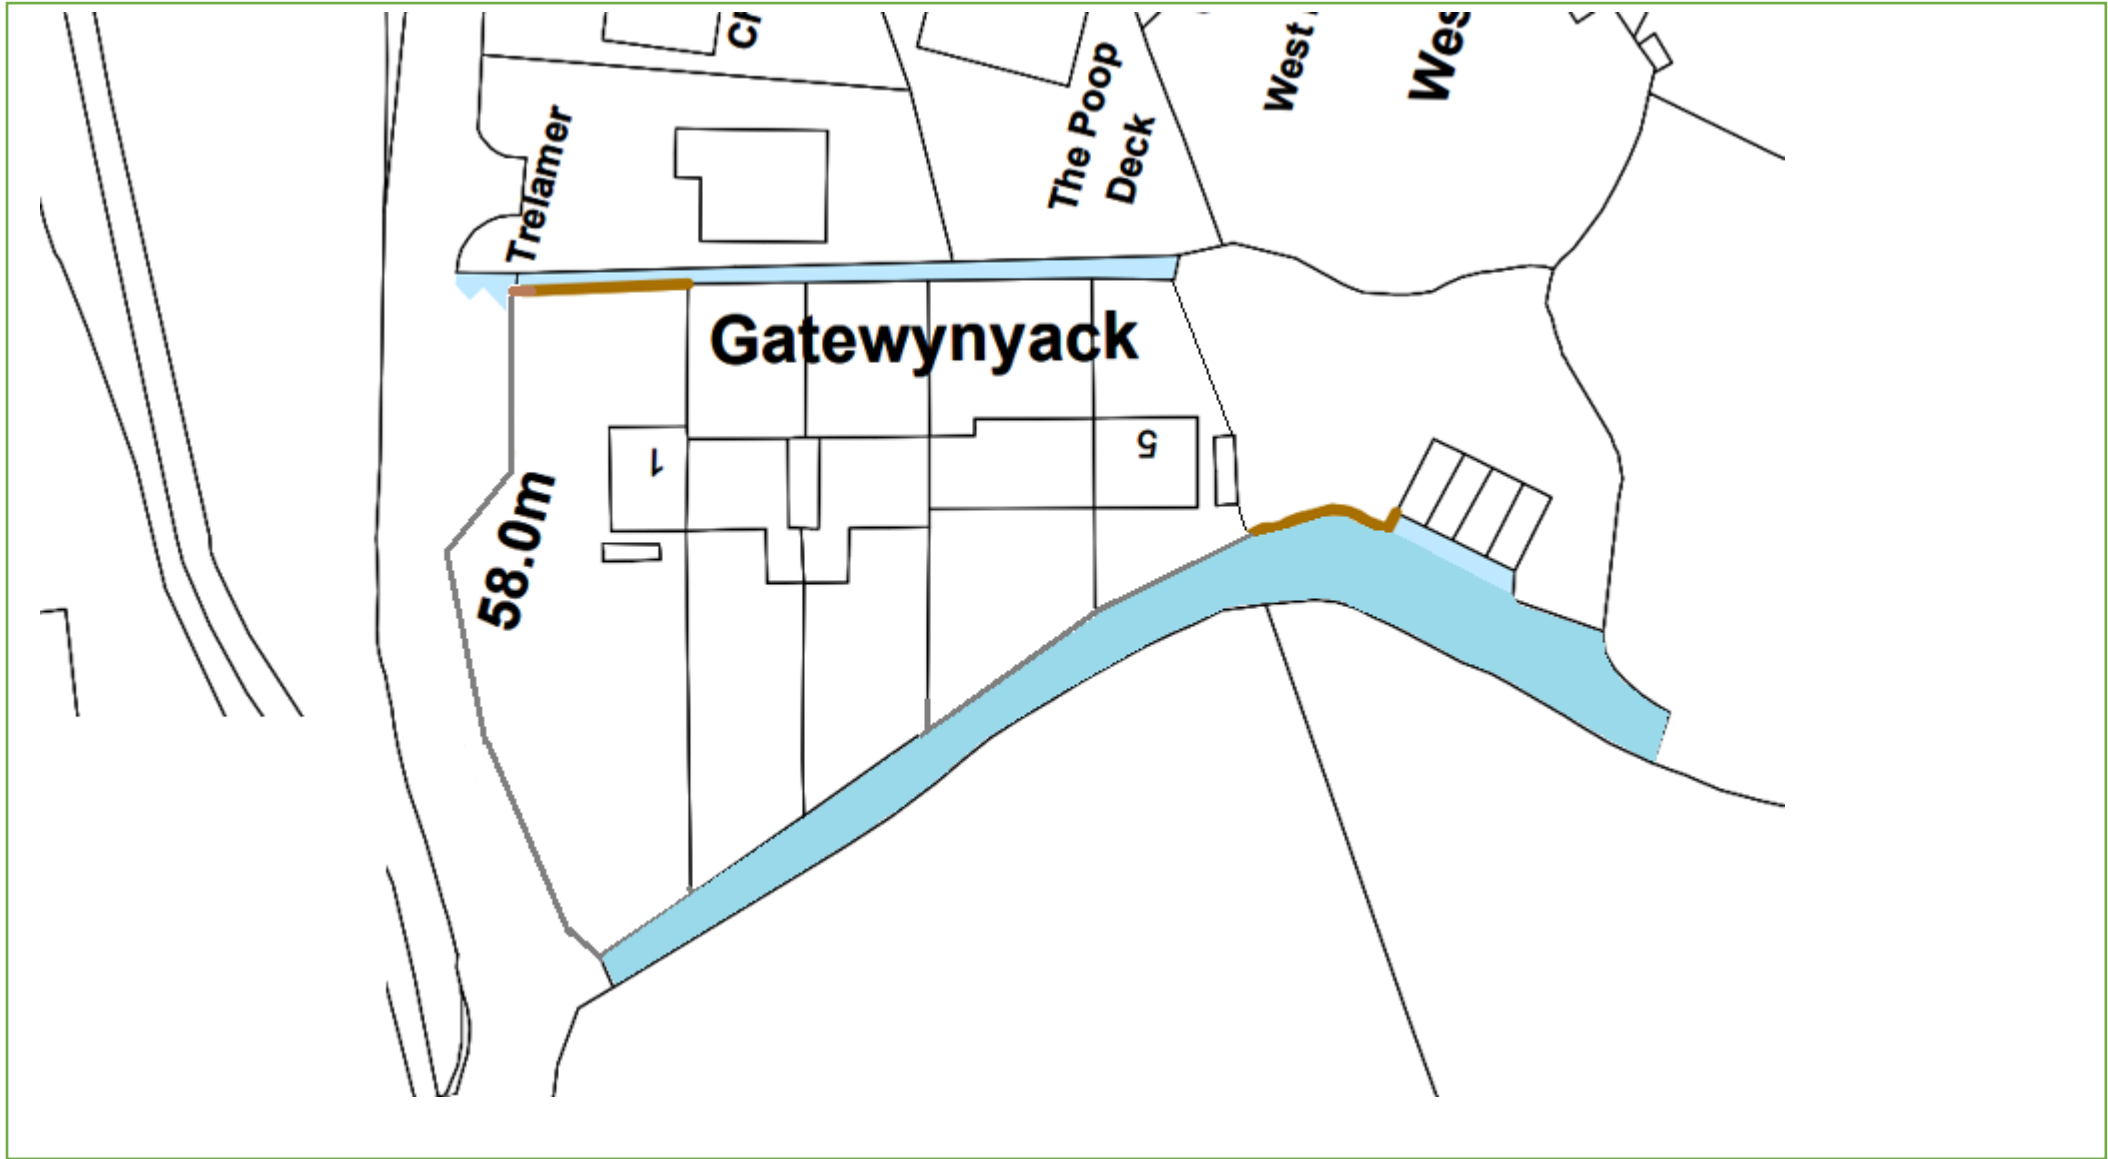

Last Update: 01/06/22 By: IM 

73535 24098

Scale 1:500

Grounds Maintenance

Map 17 – Gatewynyack Coverack, Lizard Peninsula TR12 6SA

KEY:  Grass Cutting  Weed Control  Hedges  Shrub Beds

Last Update: 14/10/22 By: IM