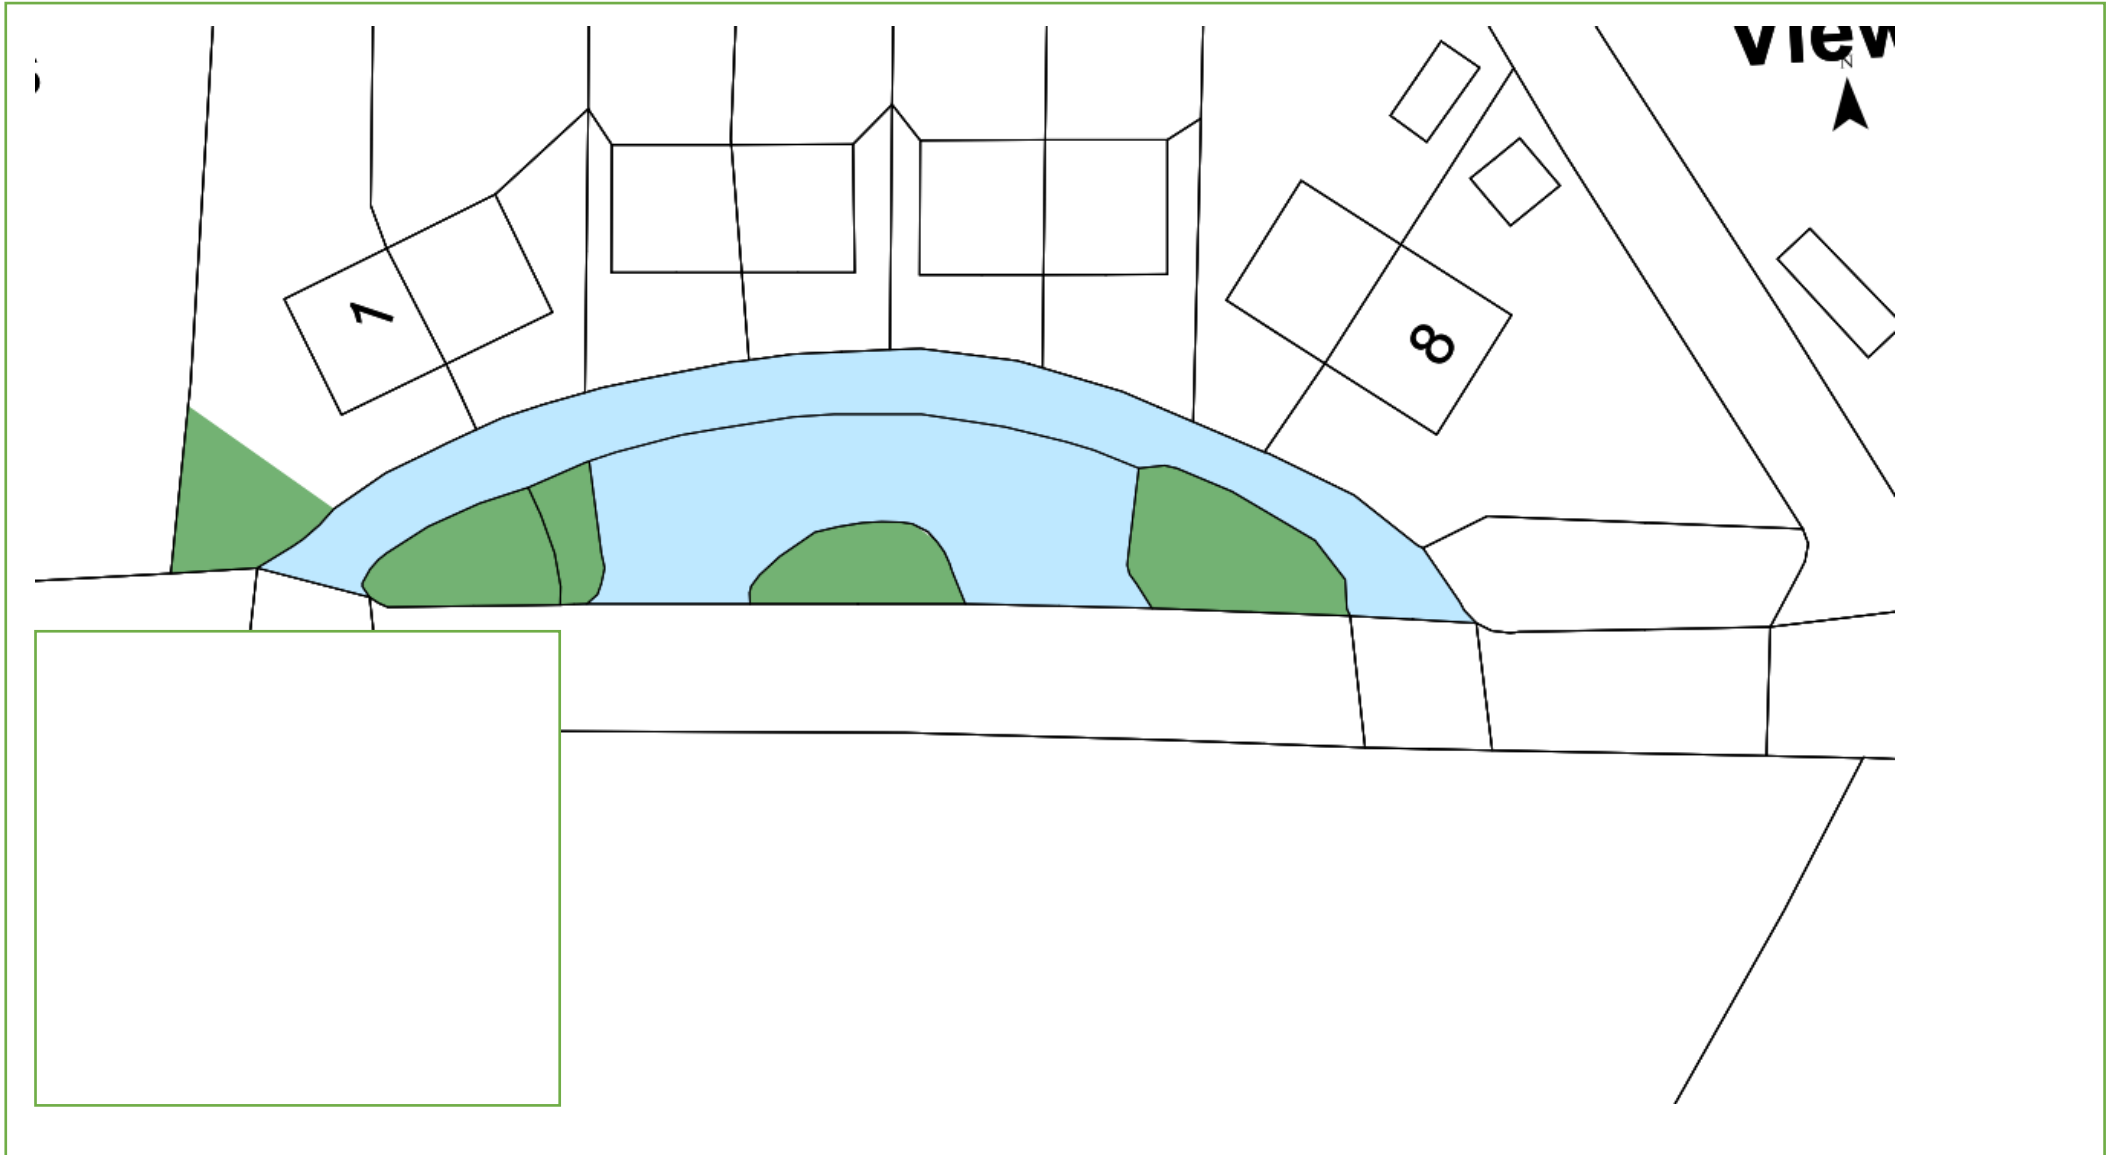

Grounds Maintenance

Map 33 – Clifden Close Mullion, nr Helston TR12 7EQ

KEY:  Grass Cutting  Weed Control  Hedges  Shrub Beds

Last Update: 30/06/22 By: IM

Grounds Maintenance

Map 44 – Coronation Cottages St Keverne TR12 6QS

KEY:  Grass Cutting  Weed Control  Hedges  Shrub Beds  Wildflower Meadow

Last Update: 30/06/22 By: IM

Grounds Maintenance

Map 47 – Fords Hill Water Treatment Works St Martins , nr Helston TR12 6BU

KEY:  Grass Cutting  Weed Control  Hedges  Shrub Beds

Last Update: 01/06/22 By: IM 

73535 24098

Scale 1:500

Grounds Maintenance

Map 17 – Gatewynyack Coverack, Lizard Peninsula TR12 6SA

KEY:  Grass Cutting  Weed Control  Hedges  Shrub Beds

Last Update: 14/10/22 By: IM