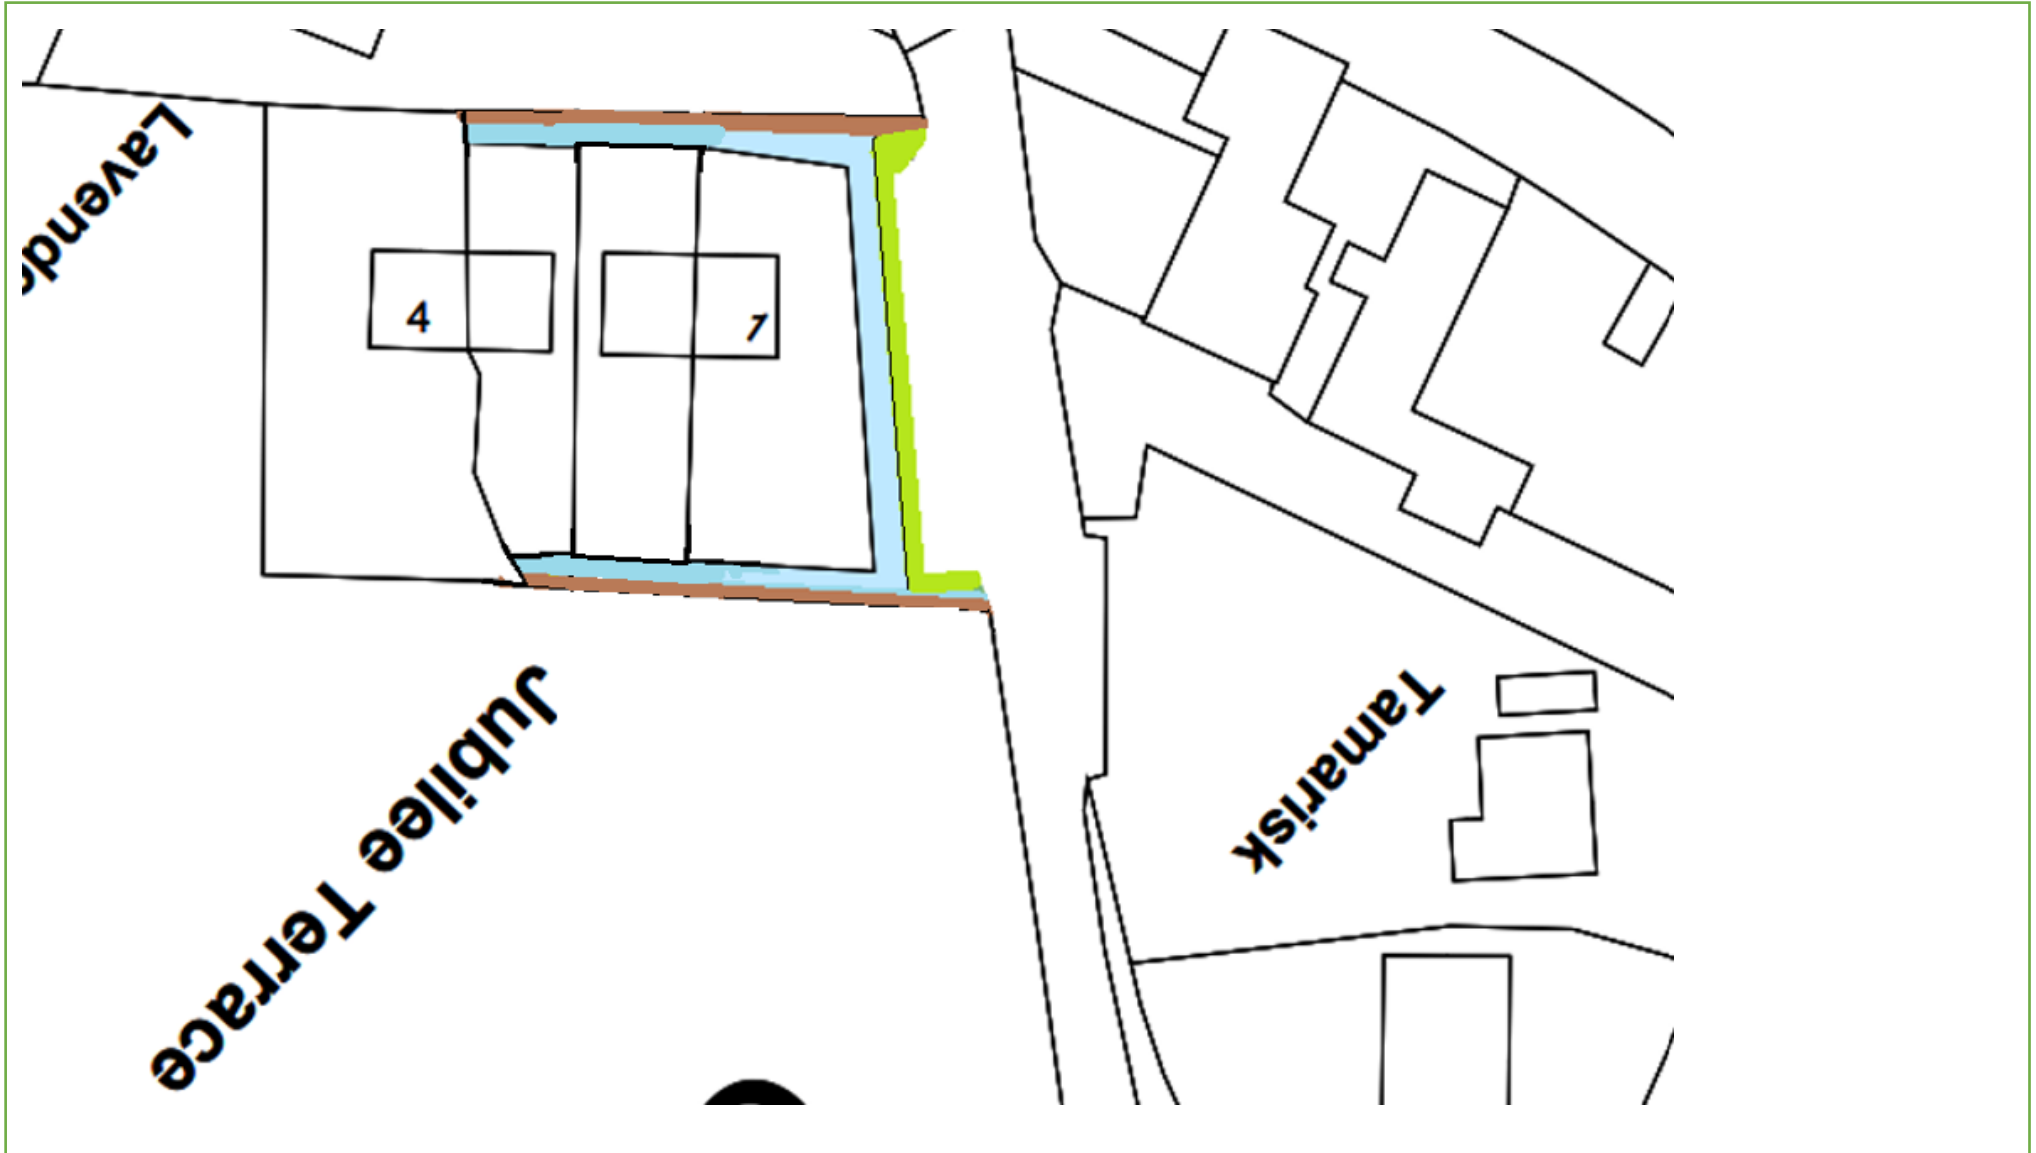

KEY:  Grass Cutting  Weed Control  Hedges  Shrub Beds  Maintained but not owned by Coastline Last Update: 05/07/22 By: IM

Grounds Maintenance

Map 109 – Higher Moor Ruan Minor, the Lizard TR12 7JJ

KEY:  Grass Cutting  Weed Control  Hedges  Shrub Beds

Last Update: 30/03/22 By: IM

Grounds Maintenance

Map 146 – Jubilee Terrace Gunwalloe, nr Helston TR12 7PZ

KEY:  Grass Cutting  Weed Control  Hedges  Shrub Beds

Last Update: 19/10/22 By: IM

Grounds Maintenance

Map 28 – Langweath Estate Mawgan TR12 6AU

KEY:  Grass Cutting  Weed Control  Hedges  Shrub Beds

Last Update: 14/10/22 By: IM

Grounds Maintenance

Map 26 – Minster Terrace Manaccan, nr Helston TR12 6JJ

KEY:  Grass Cutting  Weed Control  Hedges  Shrub Beds