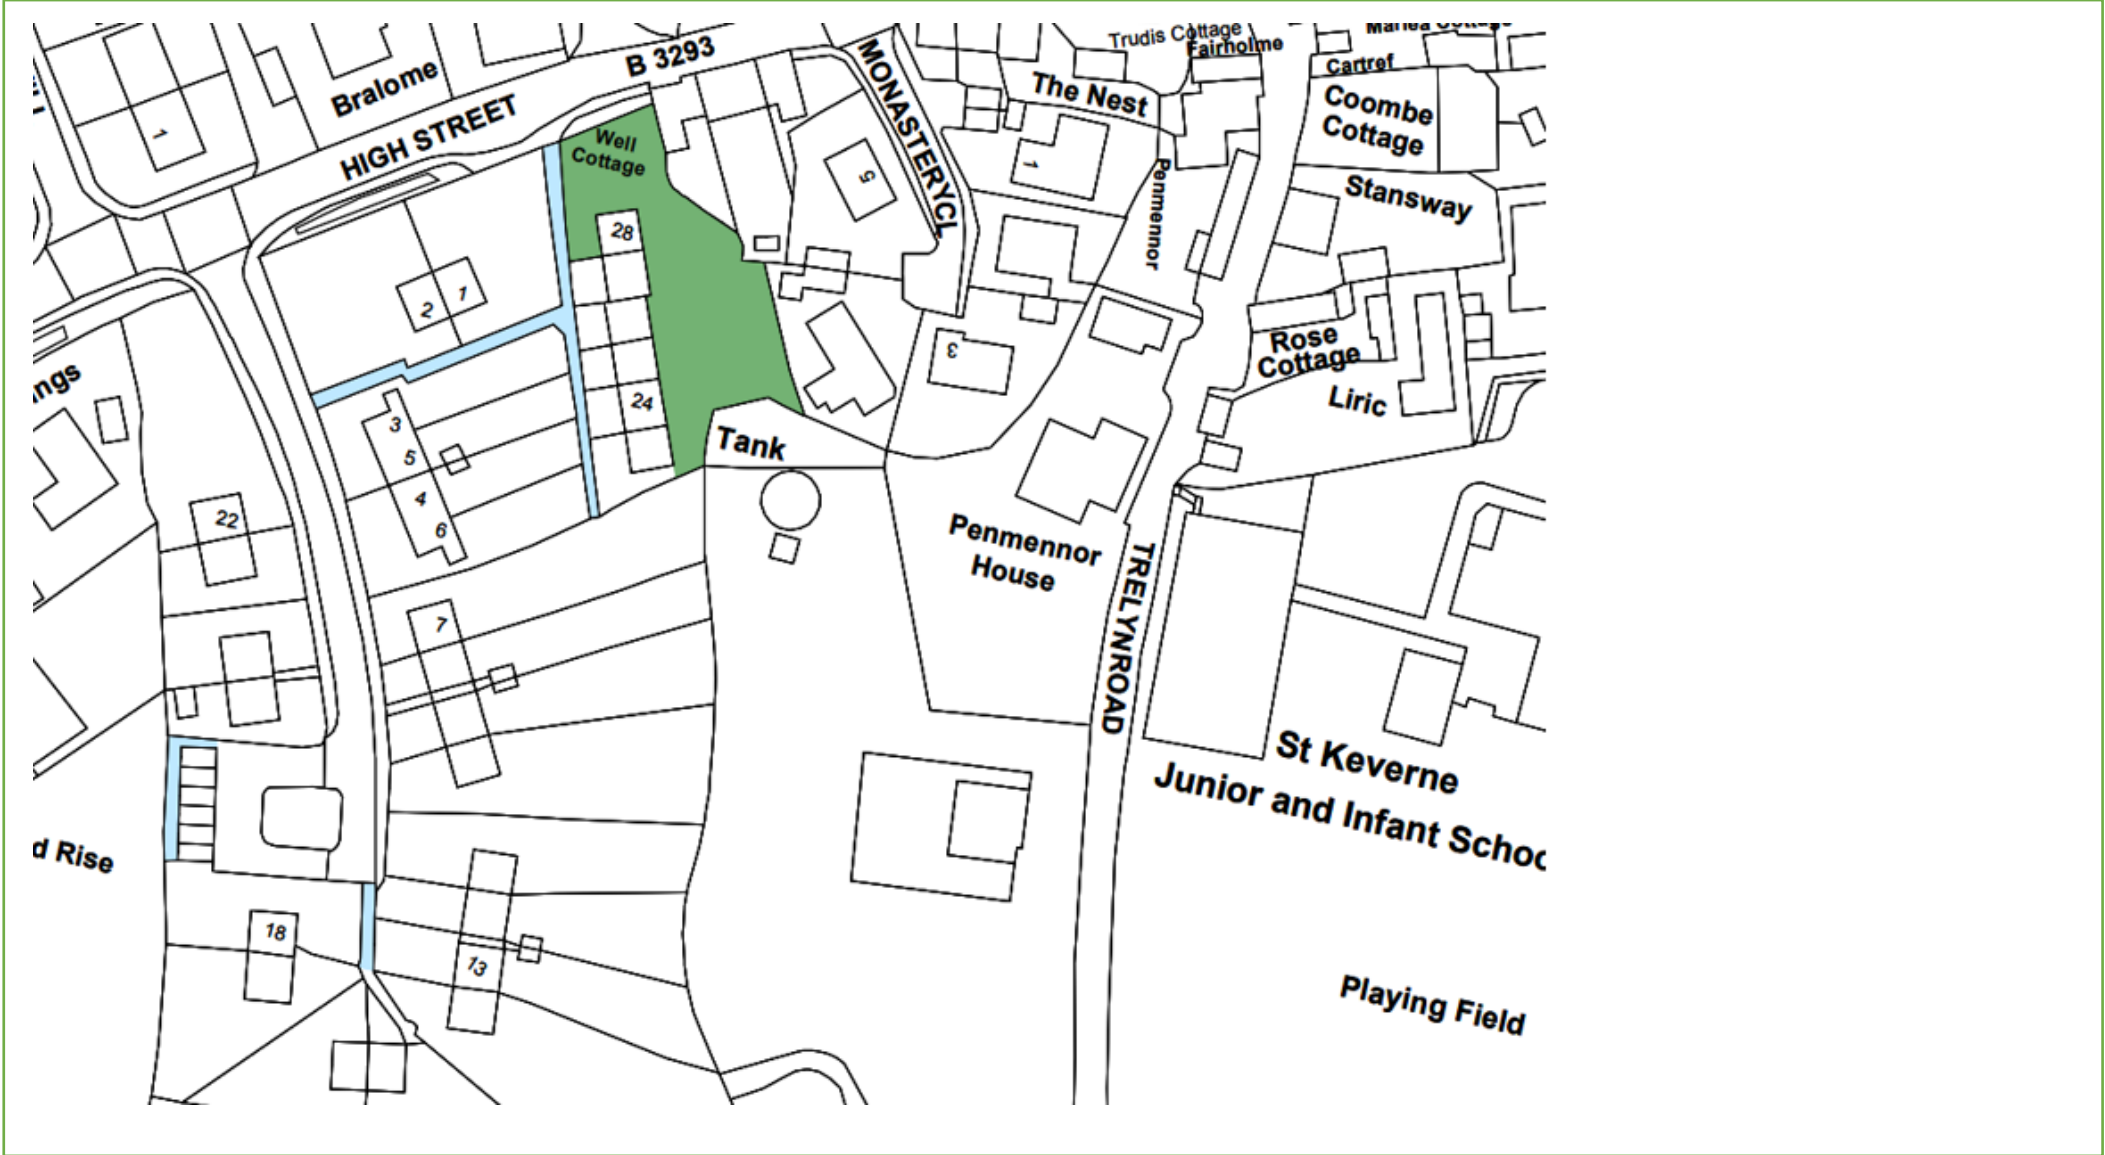

Last Update: 30/09/22 By: IM

Grounds Maintenance

Map 34 – Redannack North Mullion TR12 7HE

KEY:  Grass Cutting  Weed Control  Hedges  Shrub Beds

Last Update: 30/09/22 By: IM

Please mow 64 by hand mower– customer has highlighted damage previously caused by sit on mowers