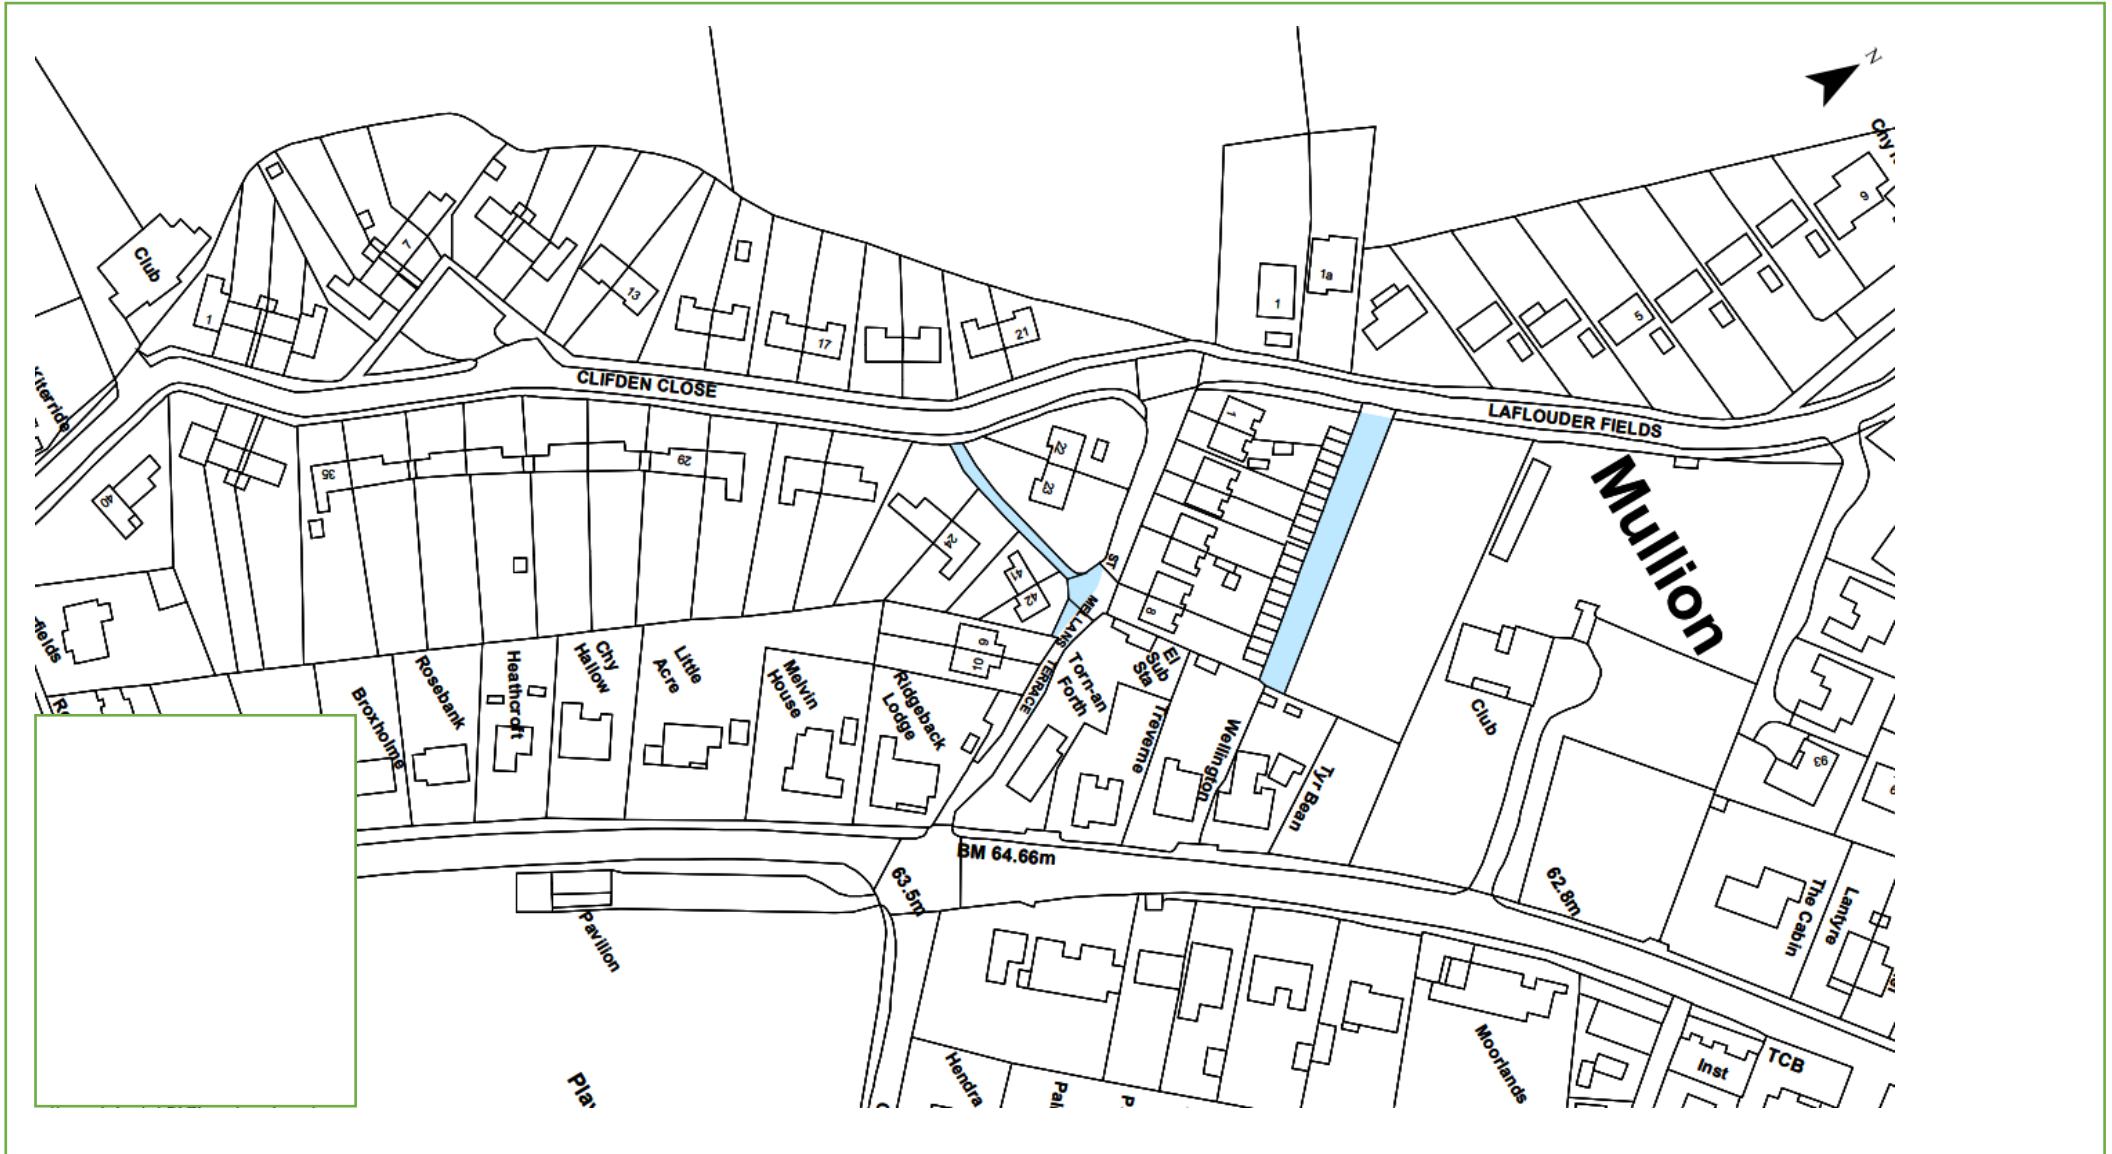

Grounds Maintenance

Map 33 – Clifden Close Mullion, nr Helston TR12 7EQ

KEY:  Grass Cutting  Weed Control  Hedges  Shrub Beds

Last Update: 30/06/22 By: IM

Grounds Maintenance

Map 44 – Coronation Cottages St Keverne TR12 6QS

KEY:  Grass Cutting  Weed Control  Hedges  Shrub Beds  Wildflower Meadow

Last Update: 30/06/22 By: IM

Grounds Maintenance

Map 47 – Fords Hill Water Treatment Works St Martins , nr Helston TR12 6BU

KEY:  Grass Cutting  Weed Control  Hedges  Shrub Beds

Last Update: 01/06/22 By: IM 

73535 24098

Scale 1:500

Grounds Maintenance

Map 17 – Gatewynyack Coverack, Lizard Peninsula TR12 6SA

KEY:  Grass Cutting  Weed Control  Hedges  Shrub Beds

Last Update: 14/10/22 By: IM