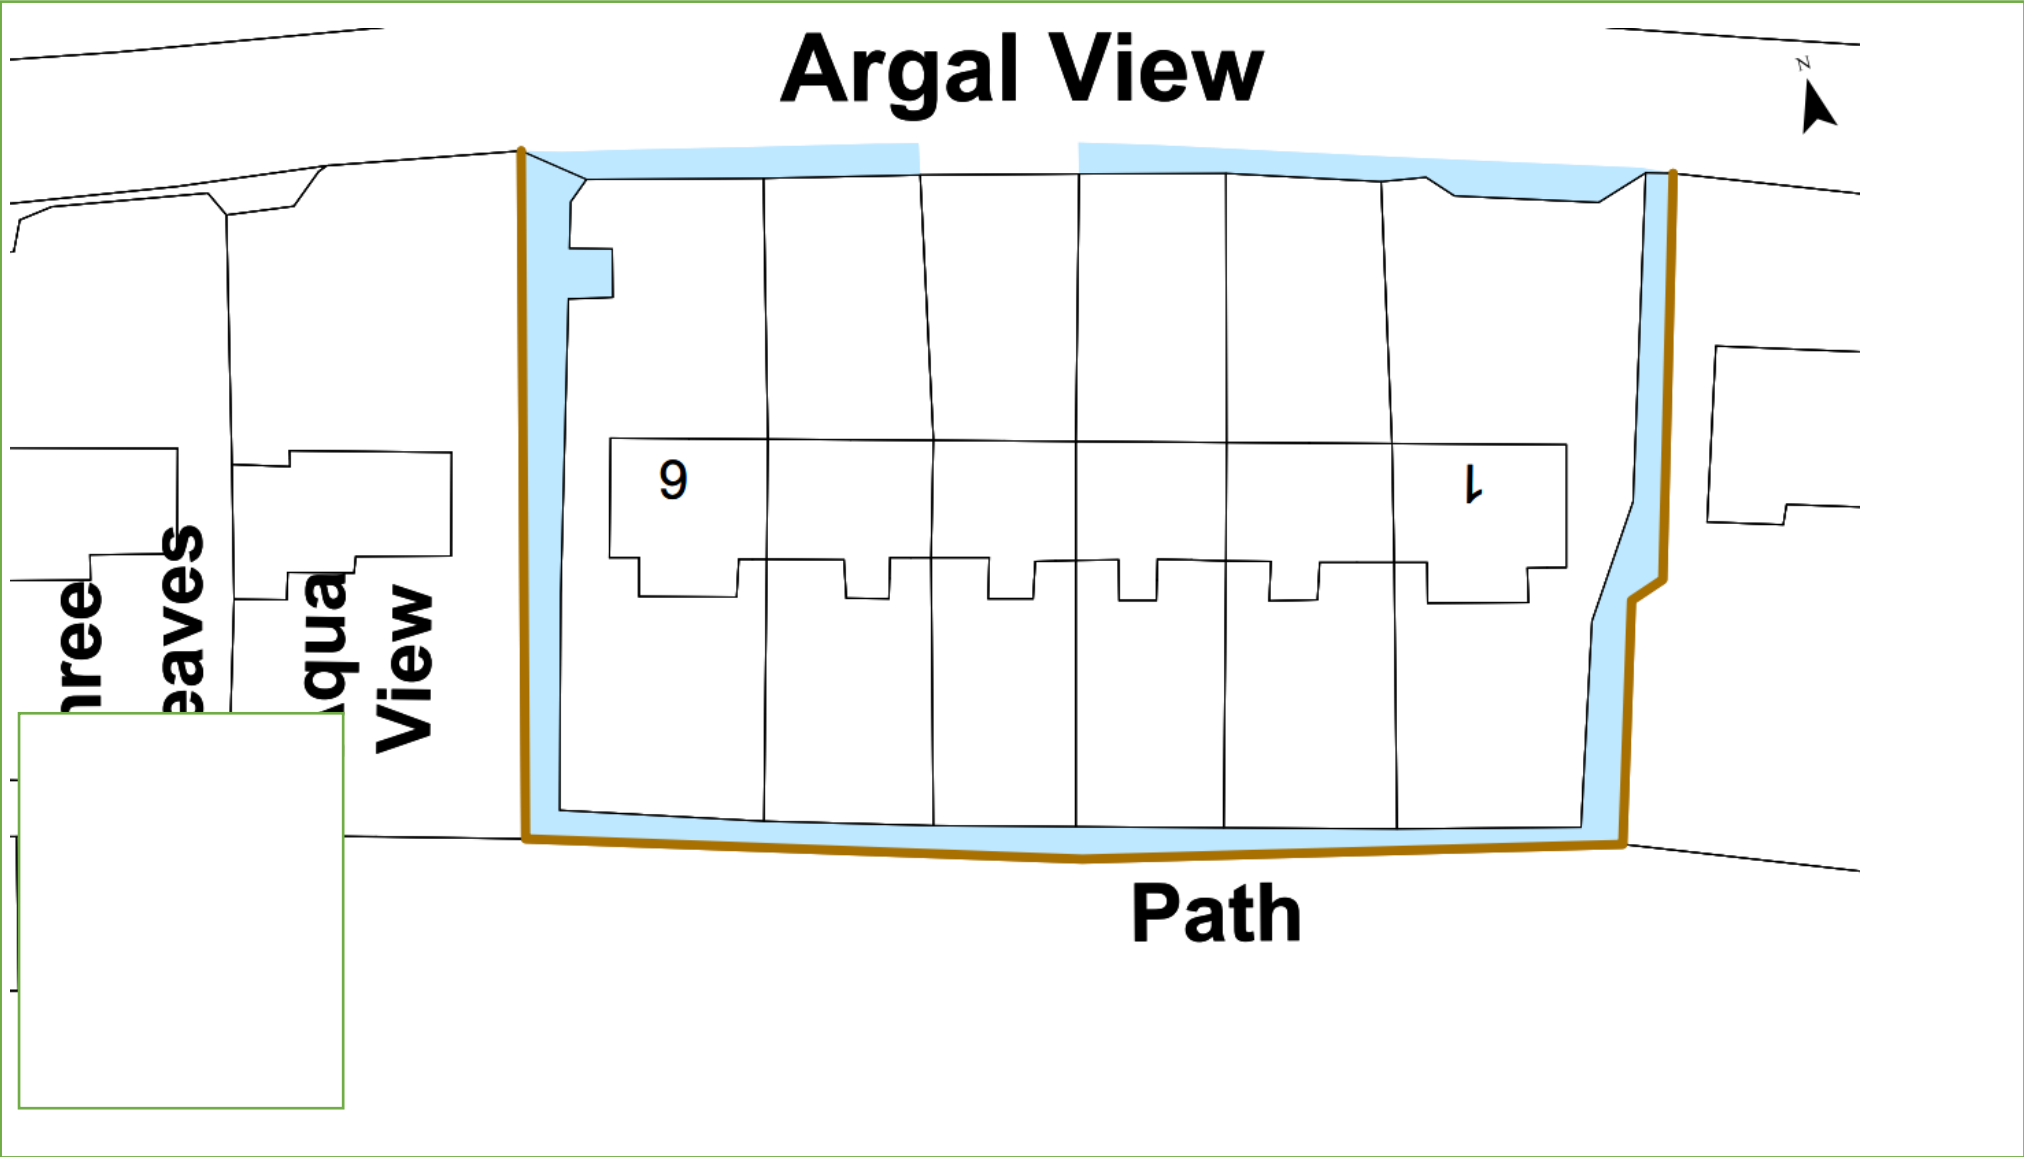

Grounds Maintenance

Map 53 – Argal View Treverva, Penryn TR10 9BL

KEY:  Grass Cutting  Weed Control  Hedges  Shrub Beds

Last Update: 30/06/22 By: IM

Grounds Maintenance

Map 24 – Gweal Darras Mabe Burnthouse, Penryn TR10 9HQ

KEY:  Grass Cutting  Weed Control  Hedges  Shrub Beds

Last Update: 22/11/22 By: IM

Grounds Maintenance

Map 155 – Park Pedrek & Park Wella Rame, Penryn TR10 9FJ

KEY:  Grass Cutting  Weed Control  Hedges  Shrub Beds  Soakaway