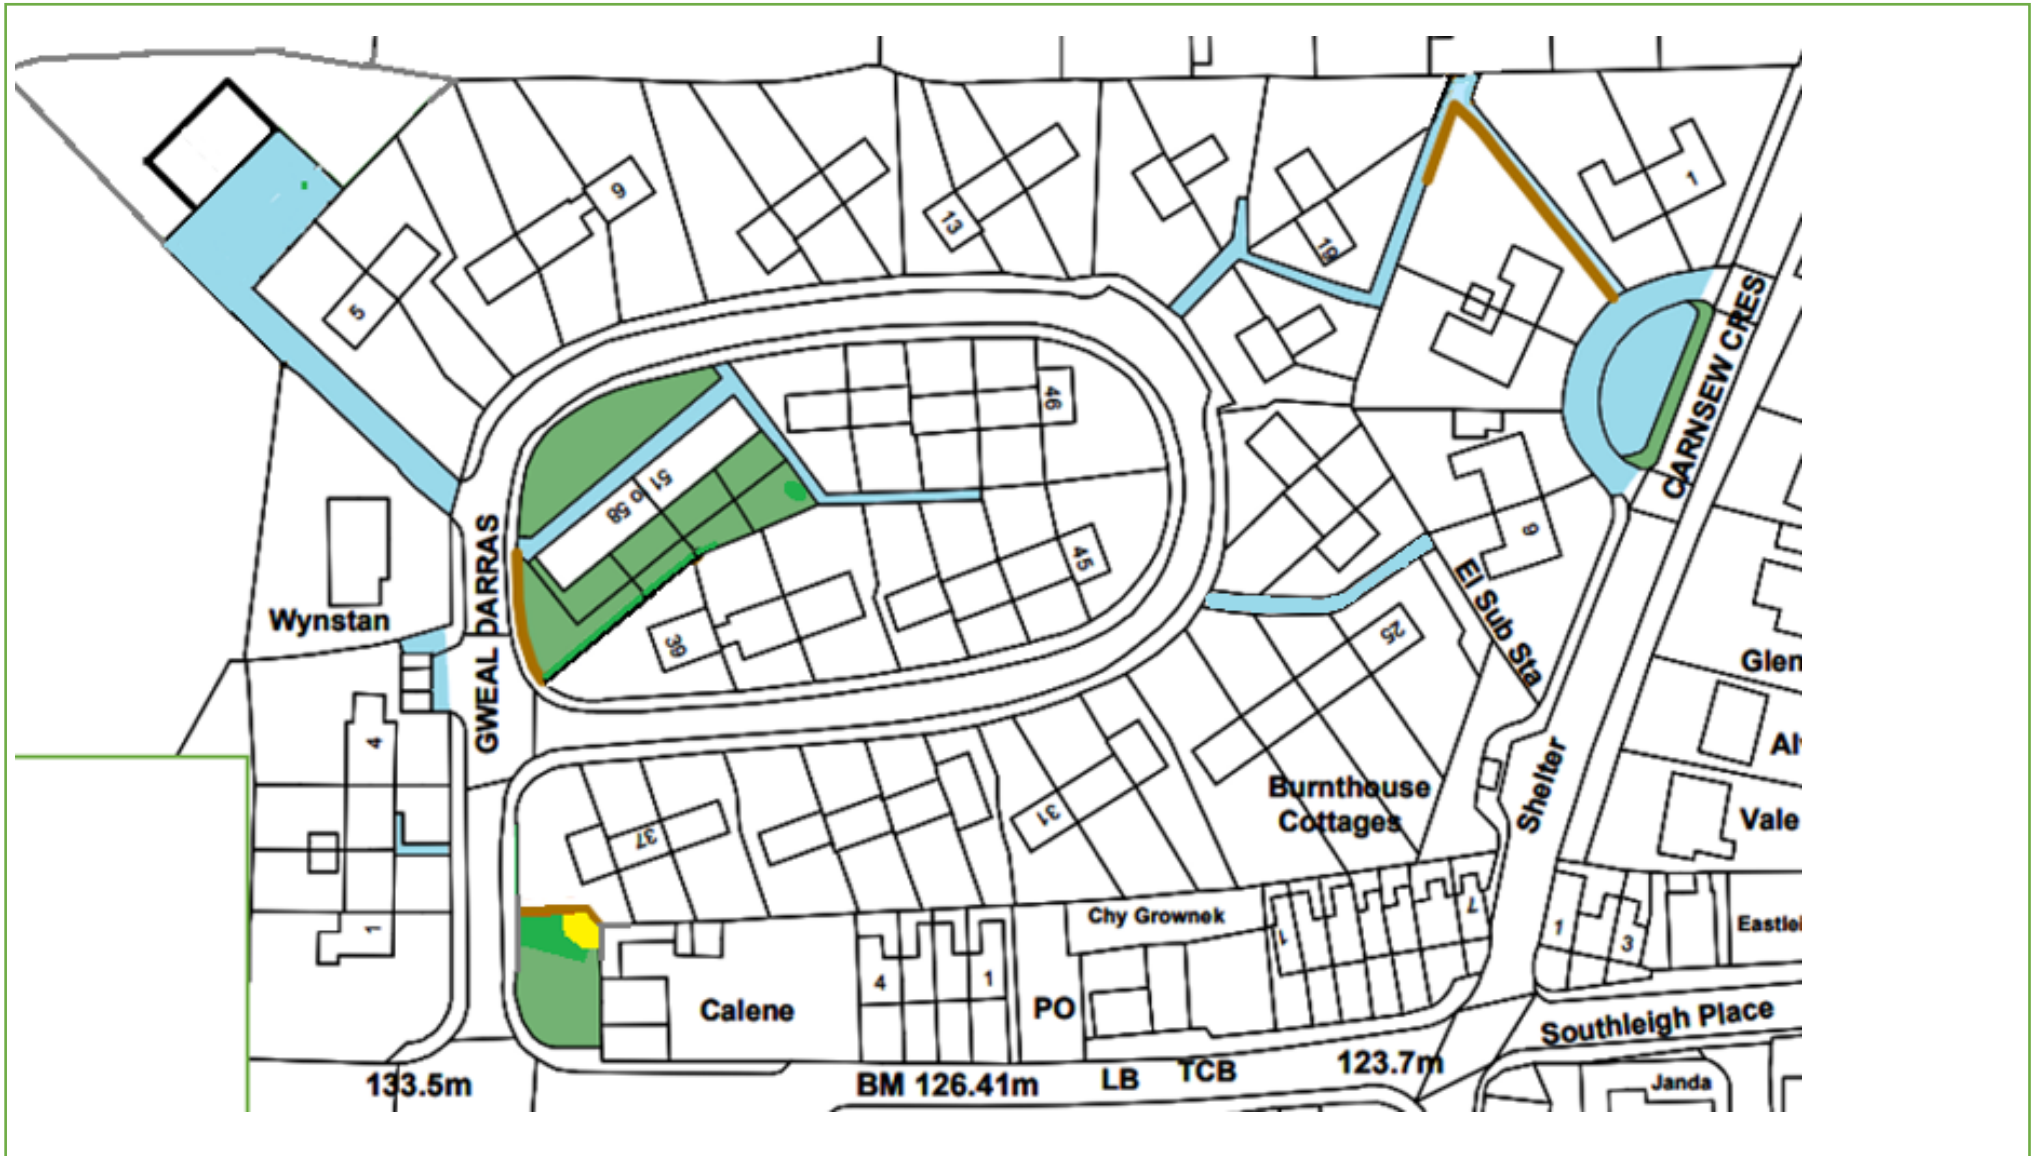

Grounds Maintenance

Map 53 – Argal View Treverva, Penryn TR10 9BL

KEY:  Grass Cutting  Weed Control  Hedges  Shrub Beds

Last Update: 30/06/22 By: IM

Grounds Maintenance

Map 24 – Gweal Darras Mabe Burnthouse, Penryn TR10 9HQ

KEY:  Grass Cutting  Weed Control  Hedges  Shrub Beds

Last Update: 22/11/22 By: IM

Grounds Maintenance

Map 155 – Park Pedrek & Park Wella Rame, Penryn TR10 9FJ

KEY:  Grass Cutting  Weed Control  Hedges  Shrub Beds  Soakaway

Last Update: 30/09/22 By: IM

Grounds Maintenance

Map 25 – Spargo Court Mabe Burnthouse, Penryn TR10 9HU

KEY:  Grass Cutting  Weed Control  Hedges  Shrub Beds

Last Update: 08/06/22 By: IM