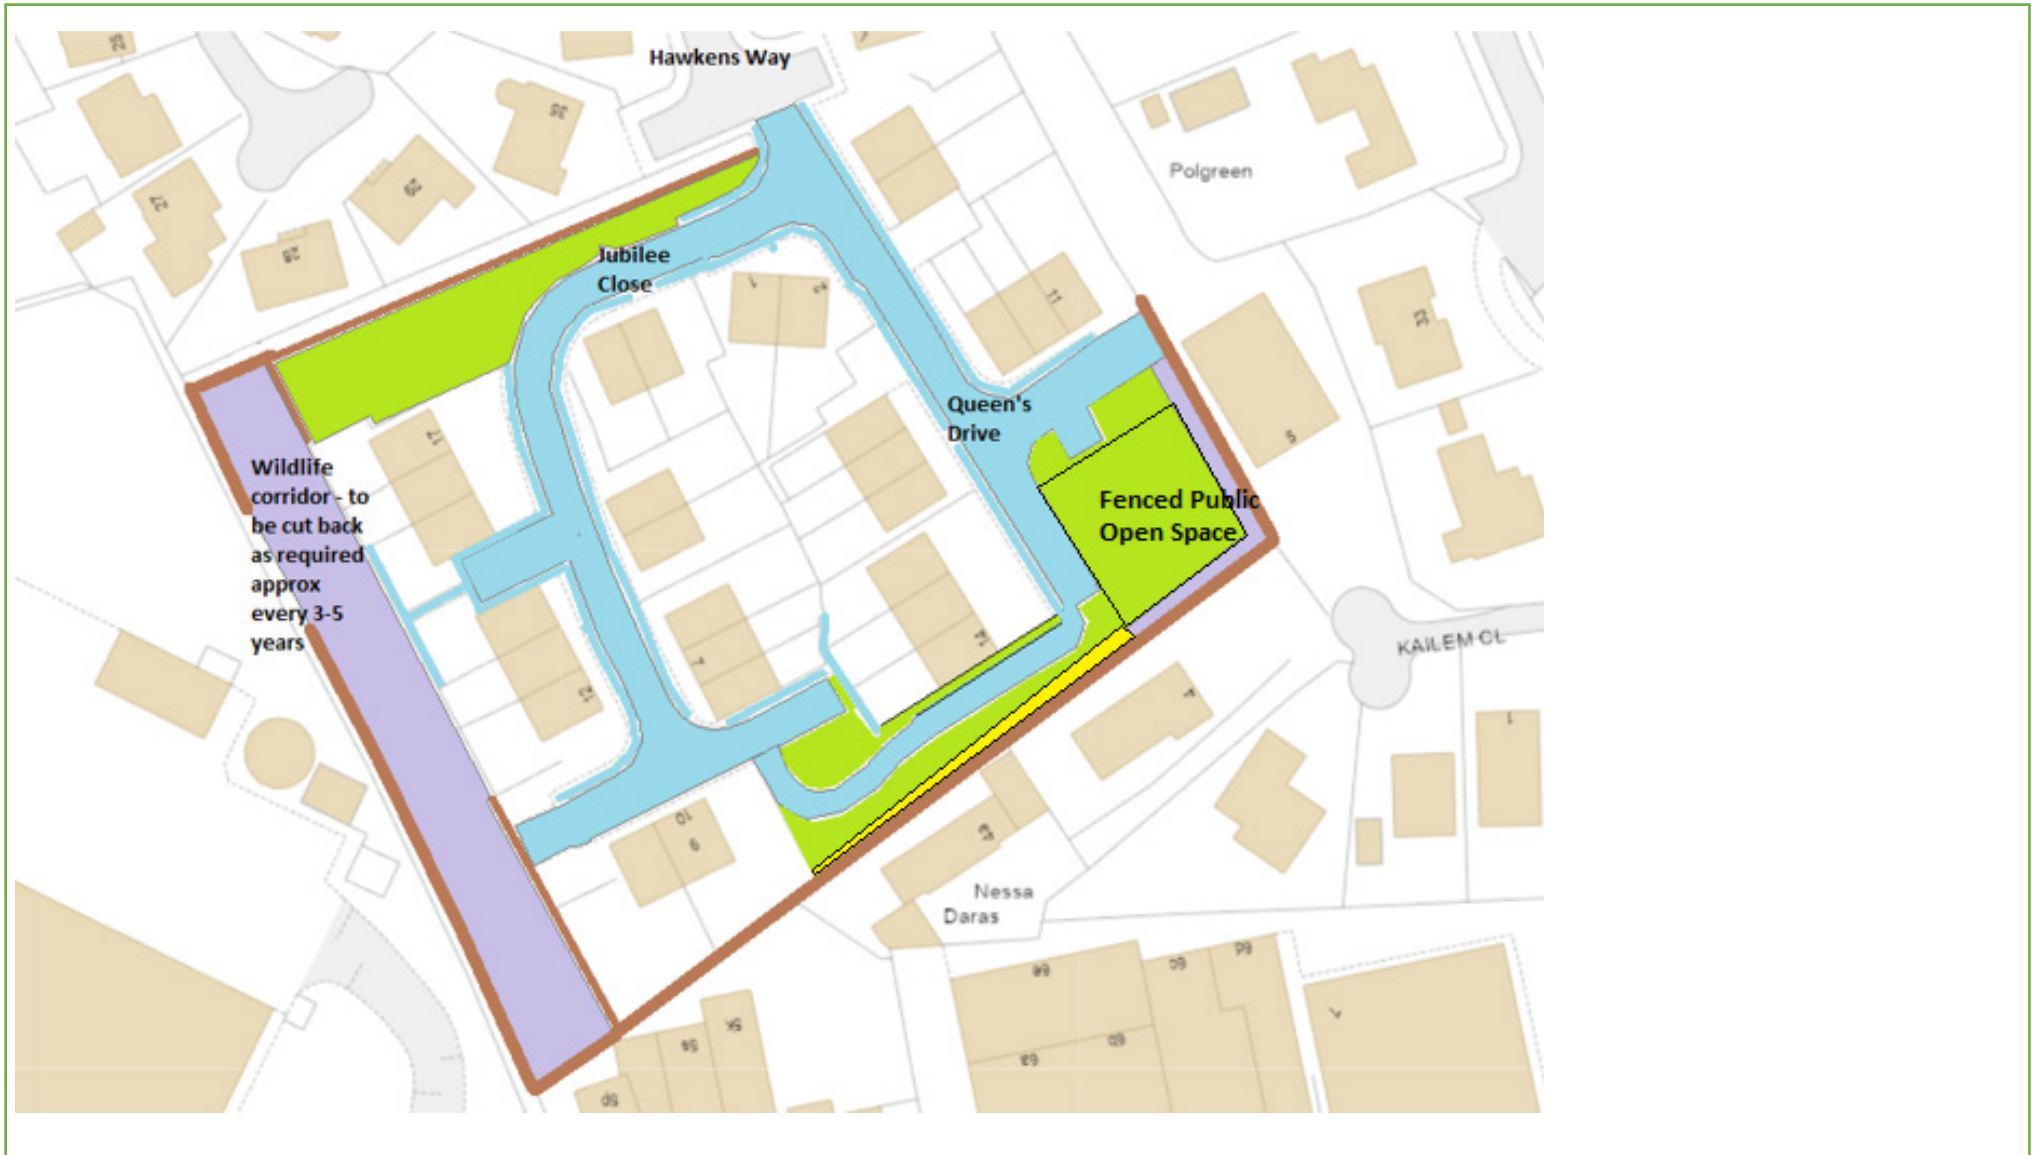

Grounds Maintenance

Map 75 – Hawken’s Way St. Columb TR9 6SS

KEY:  Grass Cutting  Weed Control  Hedges  Shrub Beds  Wildlife Corridors

Last Update: 28/11/22 By: IM

Grounds Maintenance

Map 153 – Horseshoe Close St Columb TR9 6FS

KEY: Grass Cutting Weed Control Hedges Shrub Beds

Last Update: 11/11/22 By: IM

Grounds Maintenance

Map 180 – Polita Way & Halidon Terrace off Station Rd, St Columb Major TR9 6BX

KEY:  Grass Cutting  Weed Control  Hedges  Shrub Beds  Wildlife Corridor