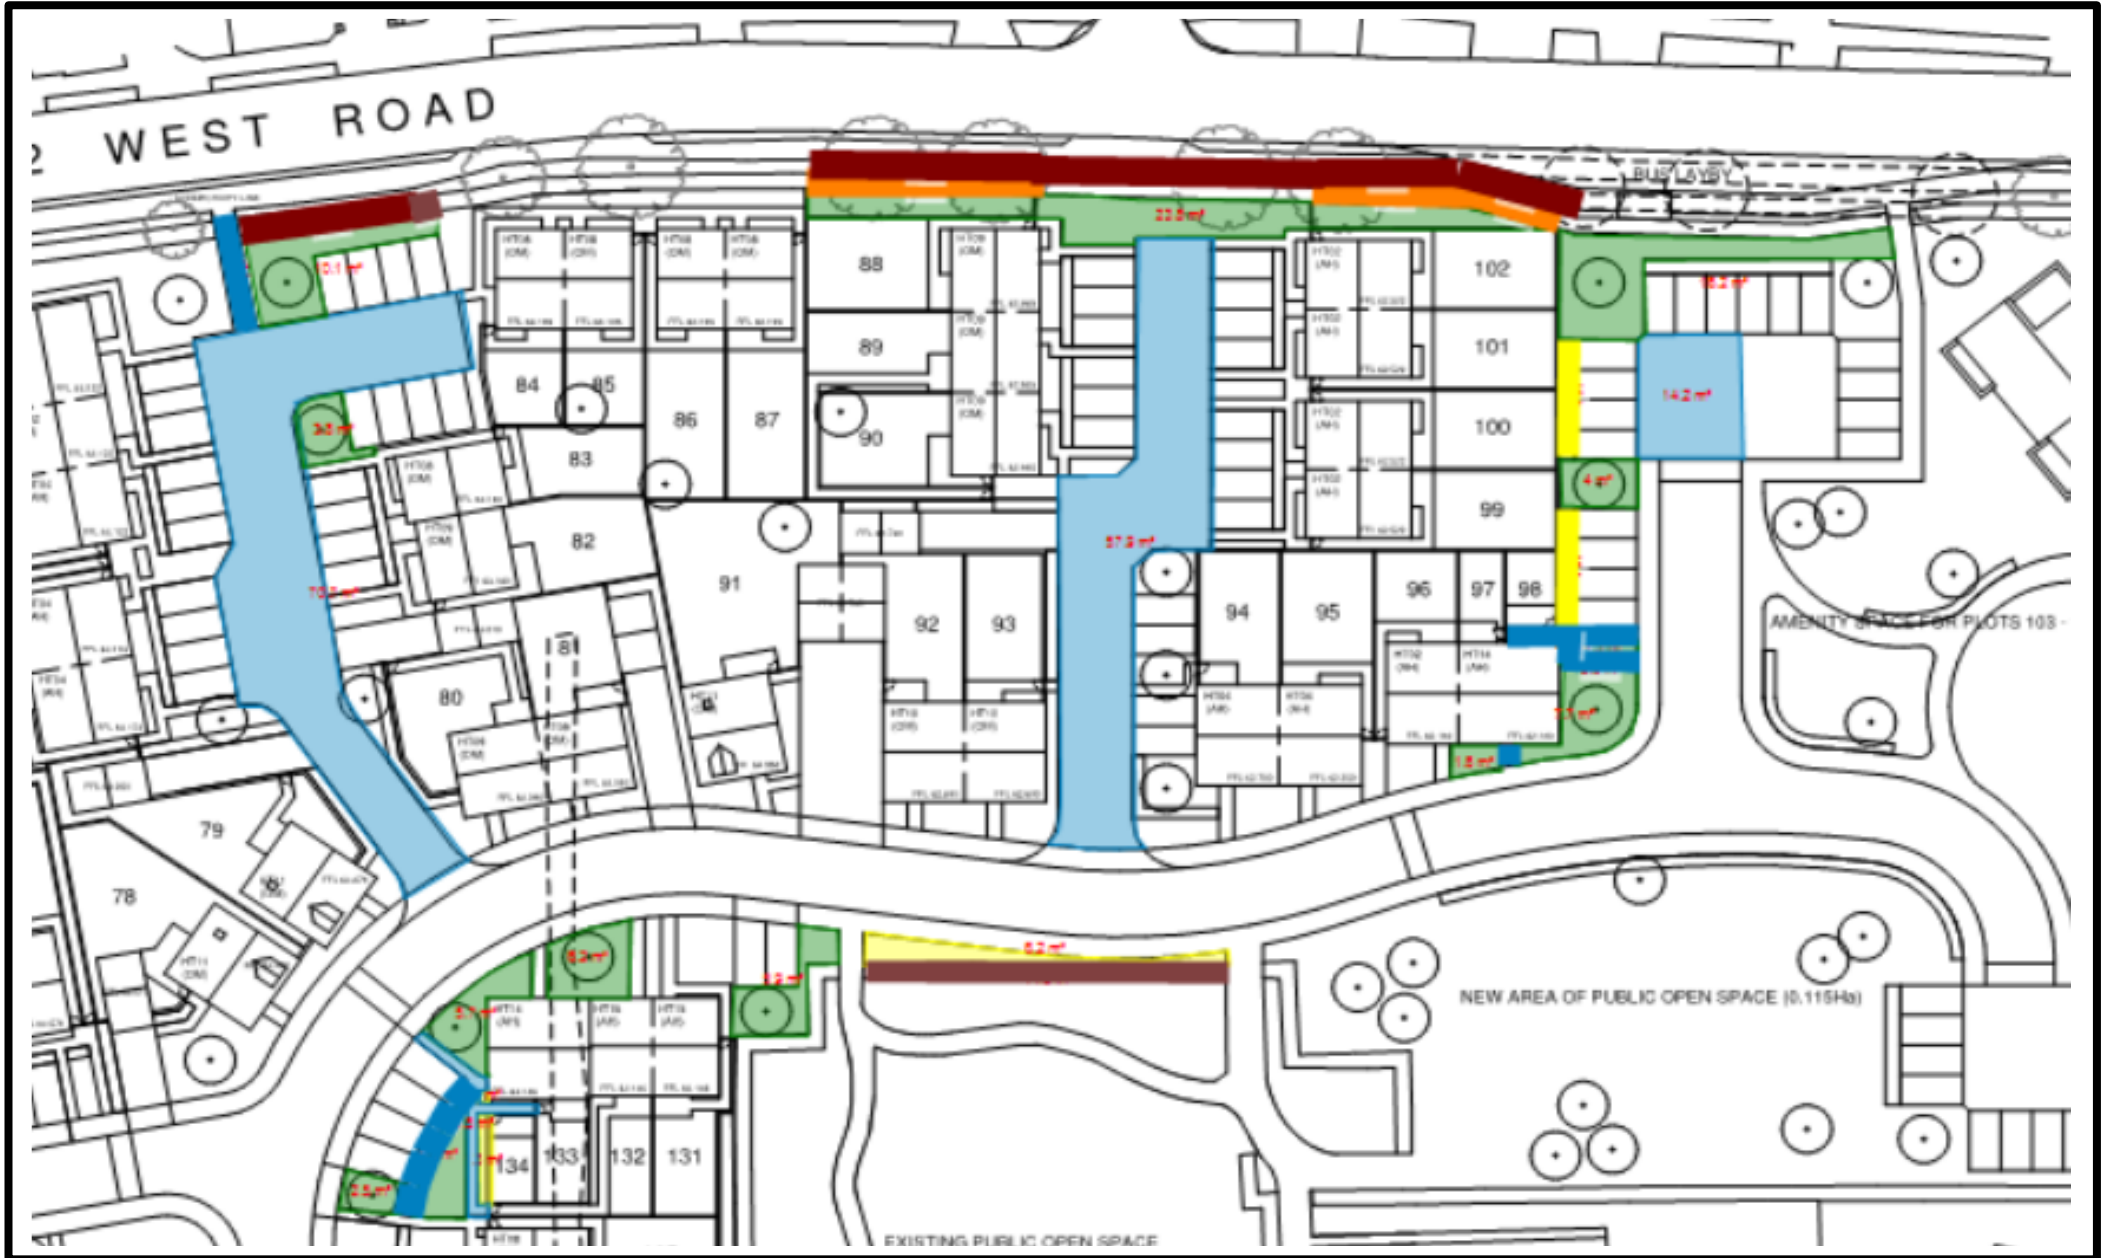

## Map 166 – Fair Close & Strawberry Fields, Mitchell TR8 5FX

**KEY:**  Grass Cutting  Weed Control  Hedges  Shrub Beds

Last Update: 26/09/22 By: IM

# Pipers Parade Crantock TR8 5FU

- Grass
- Weed Control
- Hedges
- Shrubs
- Wild Meadow
- Mowed Path

# Phase 2 Stargazy Way Quintrell Downs TR8 4TY

- Grass
- Weed Control
- Hedges
- Shrubs
- Wild Meadow
- Mowed Path
- Eco Corridor

# Phase 1 Treffry Lane Quintrell Downs TR8 4WF

- Grass
- Weed Control
- Hedges
- Shrubs
- Wild Meadow
- Mowed Path
- Eco Corridor