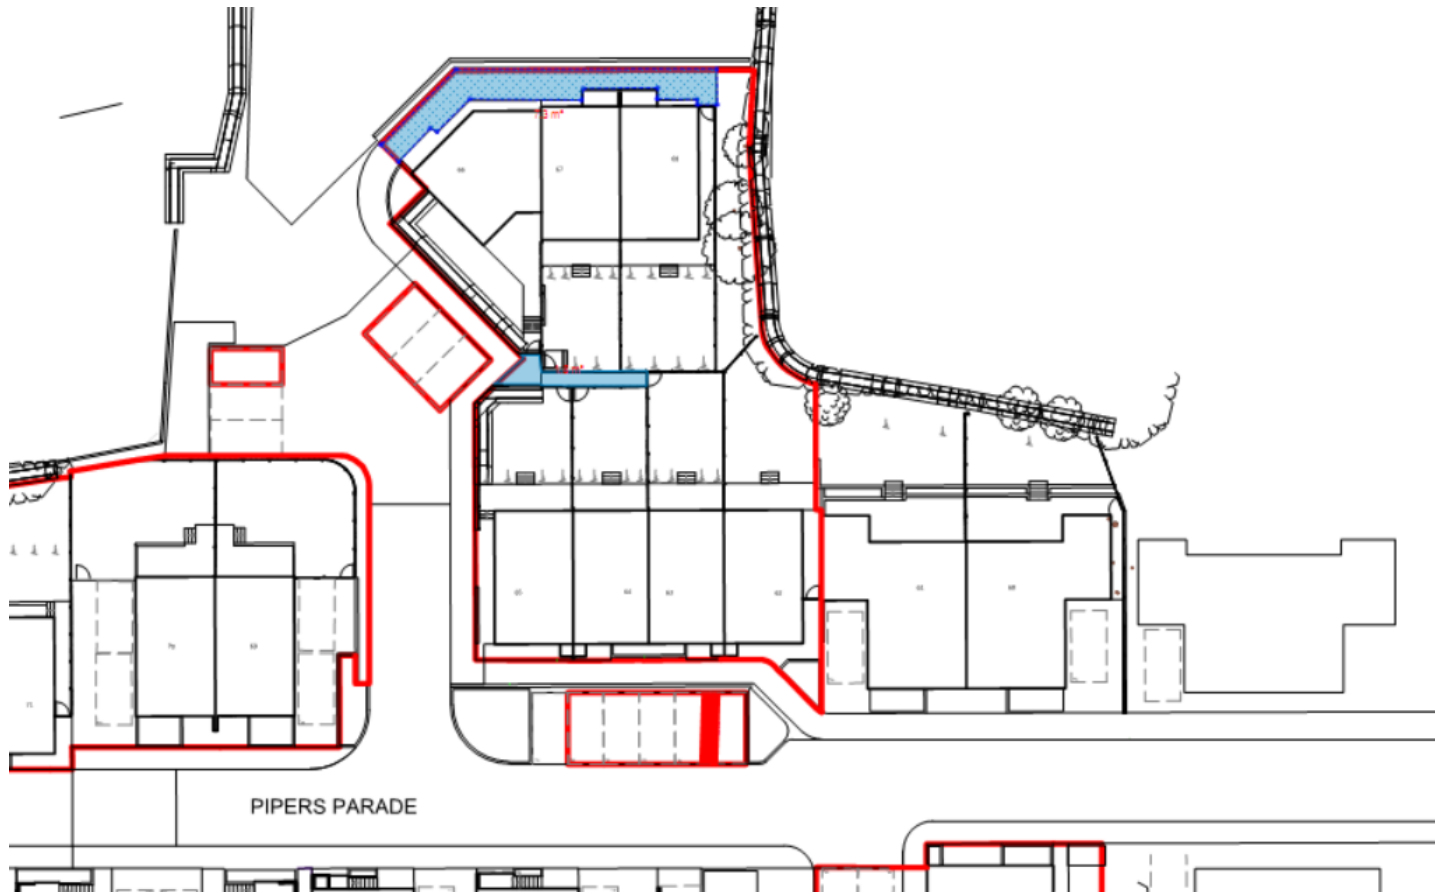

Pipers Parade Crantock TR8 5FU

- Grass
- Weed Control
- Hedges
- Shrubs
- Wild Meadow
- Mowed Path