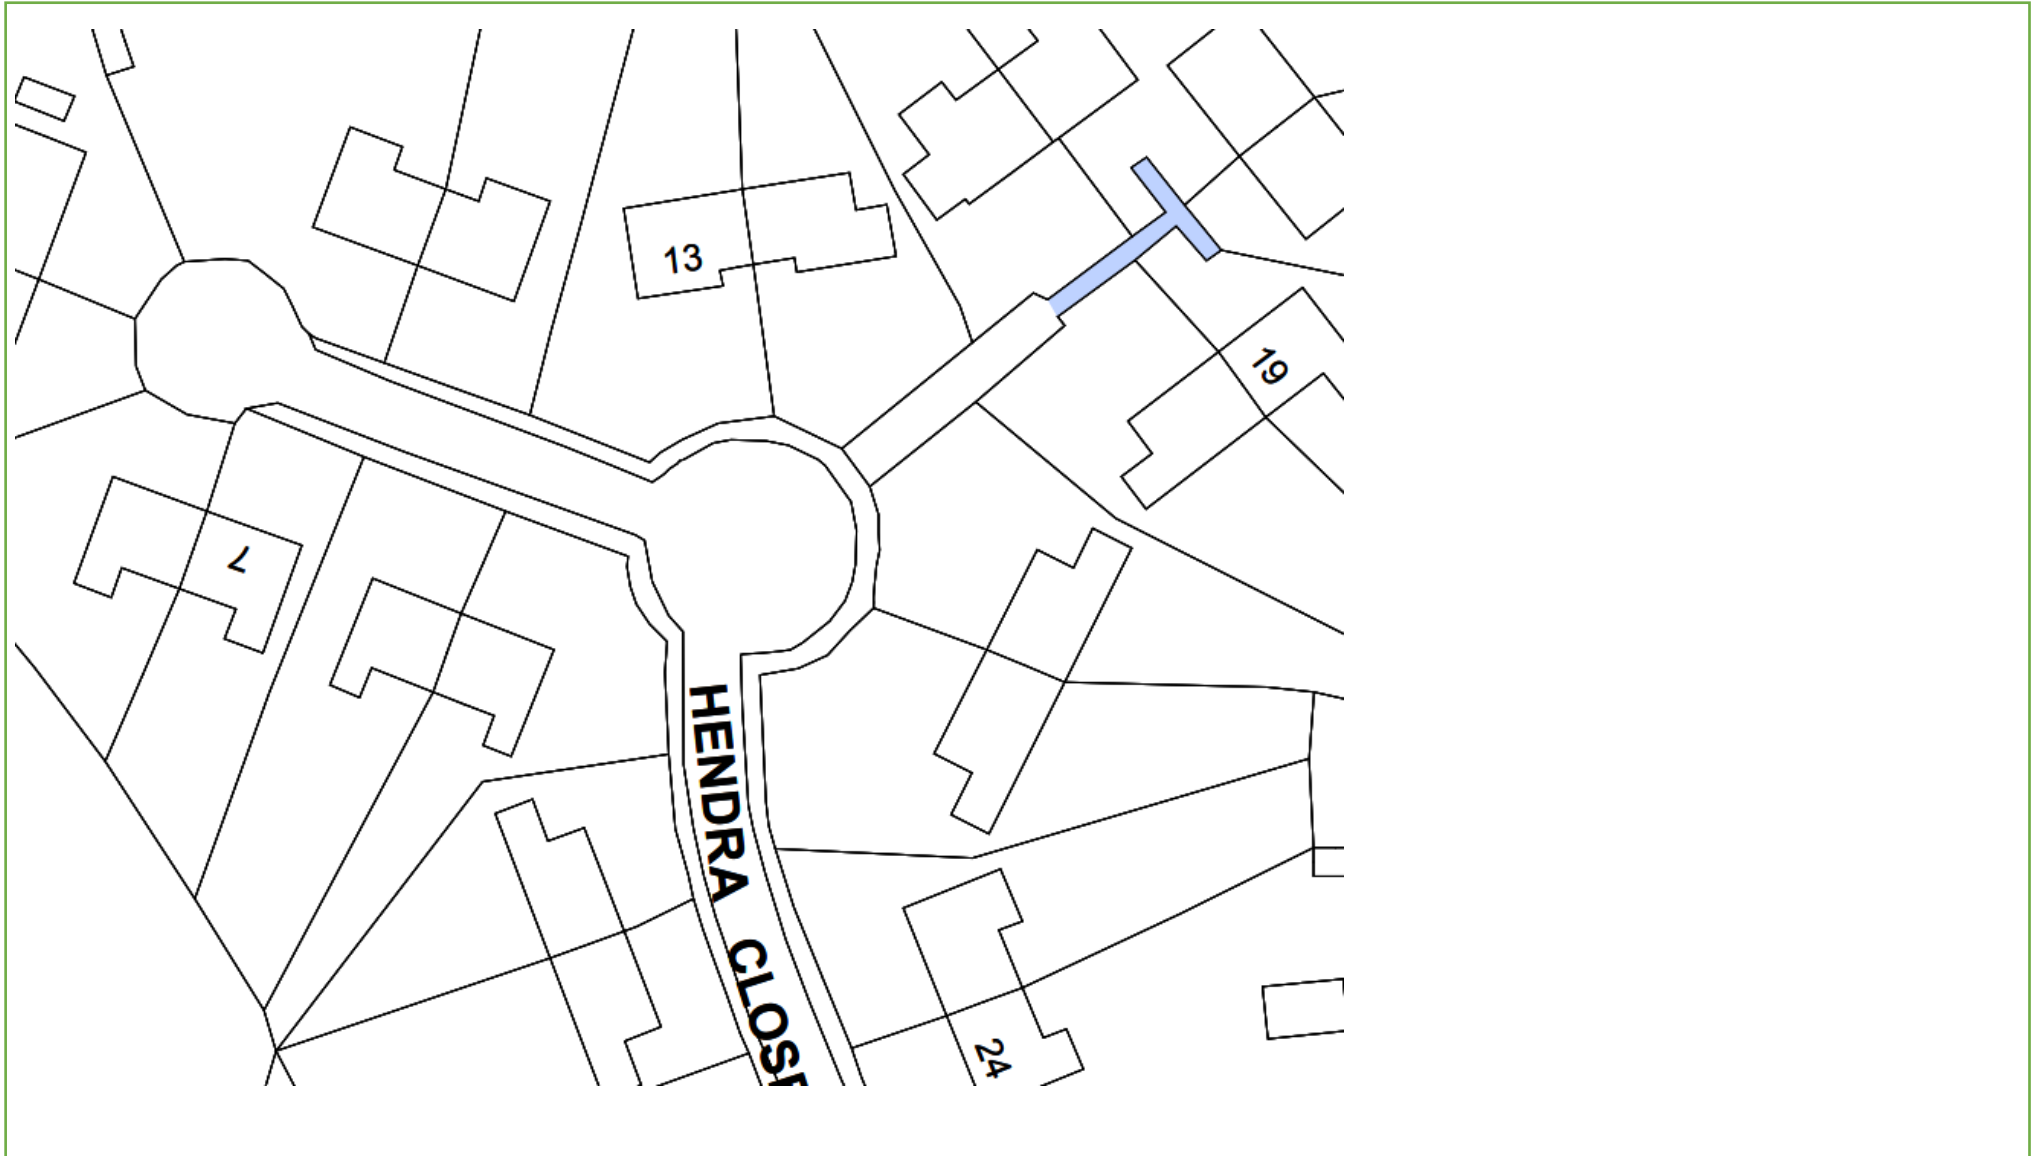

Grounds Maintenance

Map 88 – Collins Parc Stithians TR3 7RB

KEY:  Grass Cutting  Weed Control  Hedges  Shrub Beds

Last Update: 13/01/22 By: IM

Grounds Maintenance

Map 89 – Hendra Close

Stithians TR3 7AL

KEY:  Grass Cutting  Weed Control  Hedges  Shrub Beds  Wildflower Meadows

Last Update: 29/07/22 By: IM

Grounds Maintenance

Map 128 – Melin Goth Gloweth, Truro TR3 6FJ

KEY:  Grass Cutting  Weed Control  Hedges  Shrub Beds

Last Update: 28/11/22 By: IM

Grounds Maintenance

Map 156 – Pras Stedhyan Stethyanas Terrace & Hendra Close (ex Map 89) Stithians TR3 7FJ

KEY:  Grass Cutting  Weed Control  Hedges  Shrub Beds  Wildflower Meadows

Last Update: 28/11/22 By: IM

Grounds Maintenance

Map 131 – Prasow Pyski

Phases 1 & 2

Playing Place, nr Truro TR3 6FR

KEY:  Grass Cutting  Weed Control  Hedges  Shrub Beds