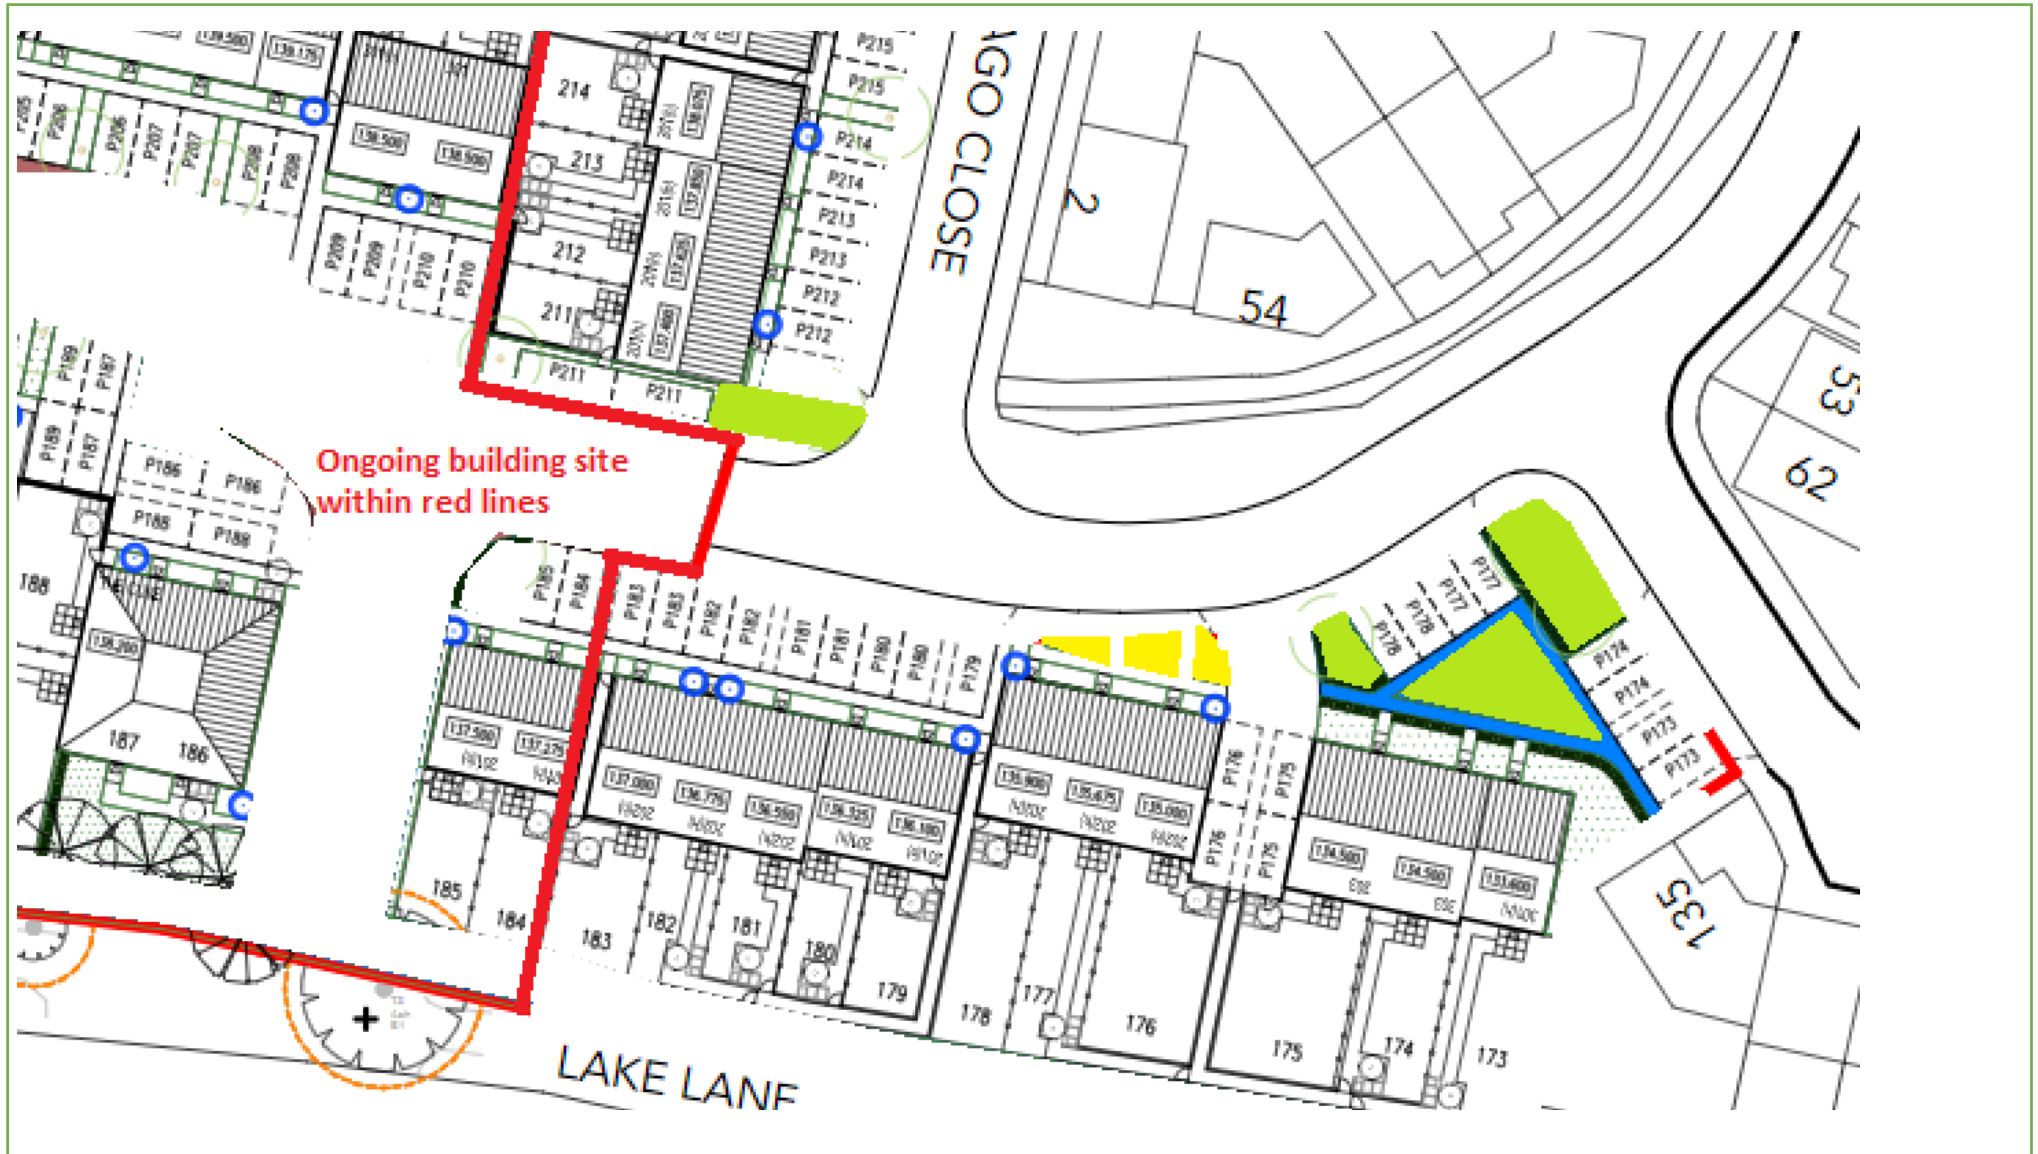

Grounds Maintenance

Map 179 – Liskerret Row & Golitha Rise Liskeard PL14 3WS

KEY:  Grass Cutting  Weed Control  Hedges  Shrub Beds

Last Update: 25/04/22 By: IM

Penhale Farm St Cleer PL14 5EB

- Grass
- Weed Control
- Hedges
- Shrubs
- Wild Meadow
- Mowed Path
- Eco Corridor