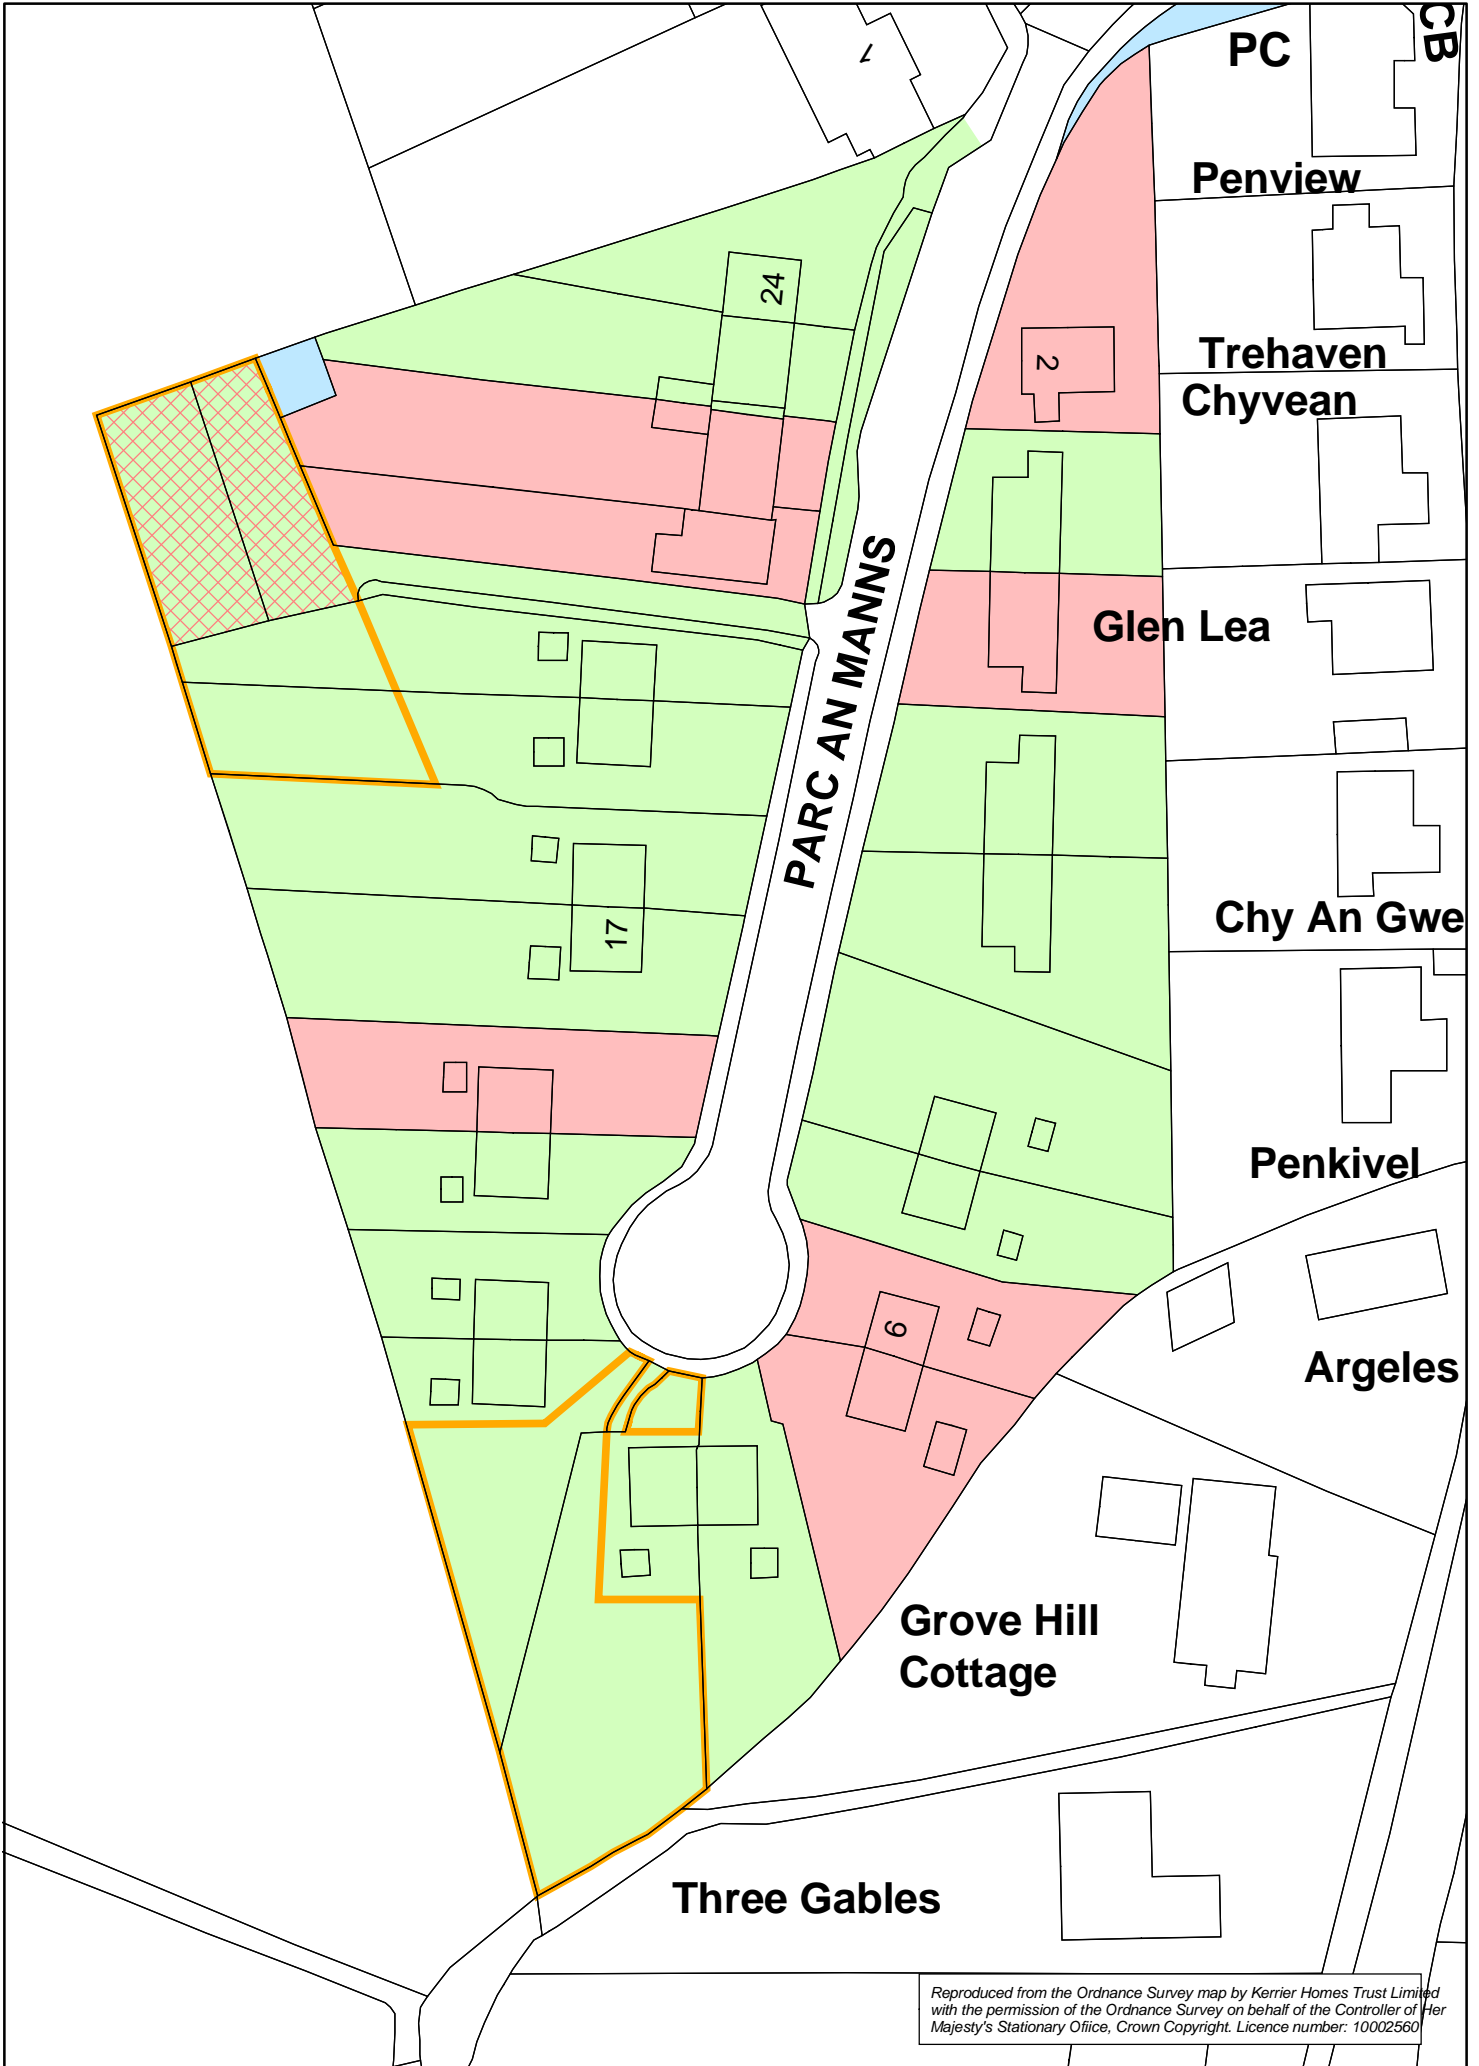

Parc-An-Manns, Mawnan Smith

Reproduced from the Ordnance Survey map by Kerrier Homes Trust Limited with the permission of the Ordnance Survey on behalf of the Controller of Her Majesty's Stationary Office, Crown Copyright. Licence number: 10002560