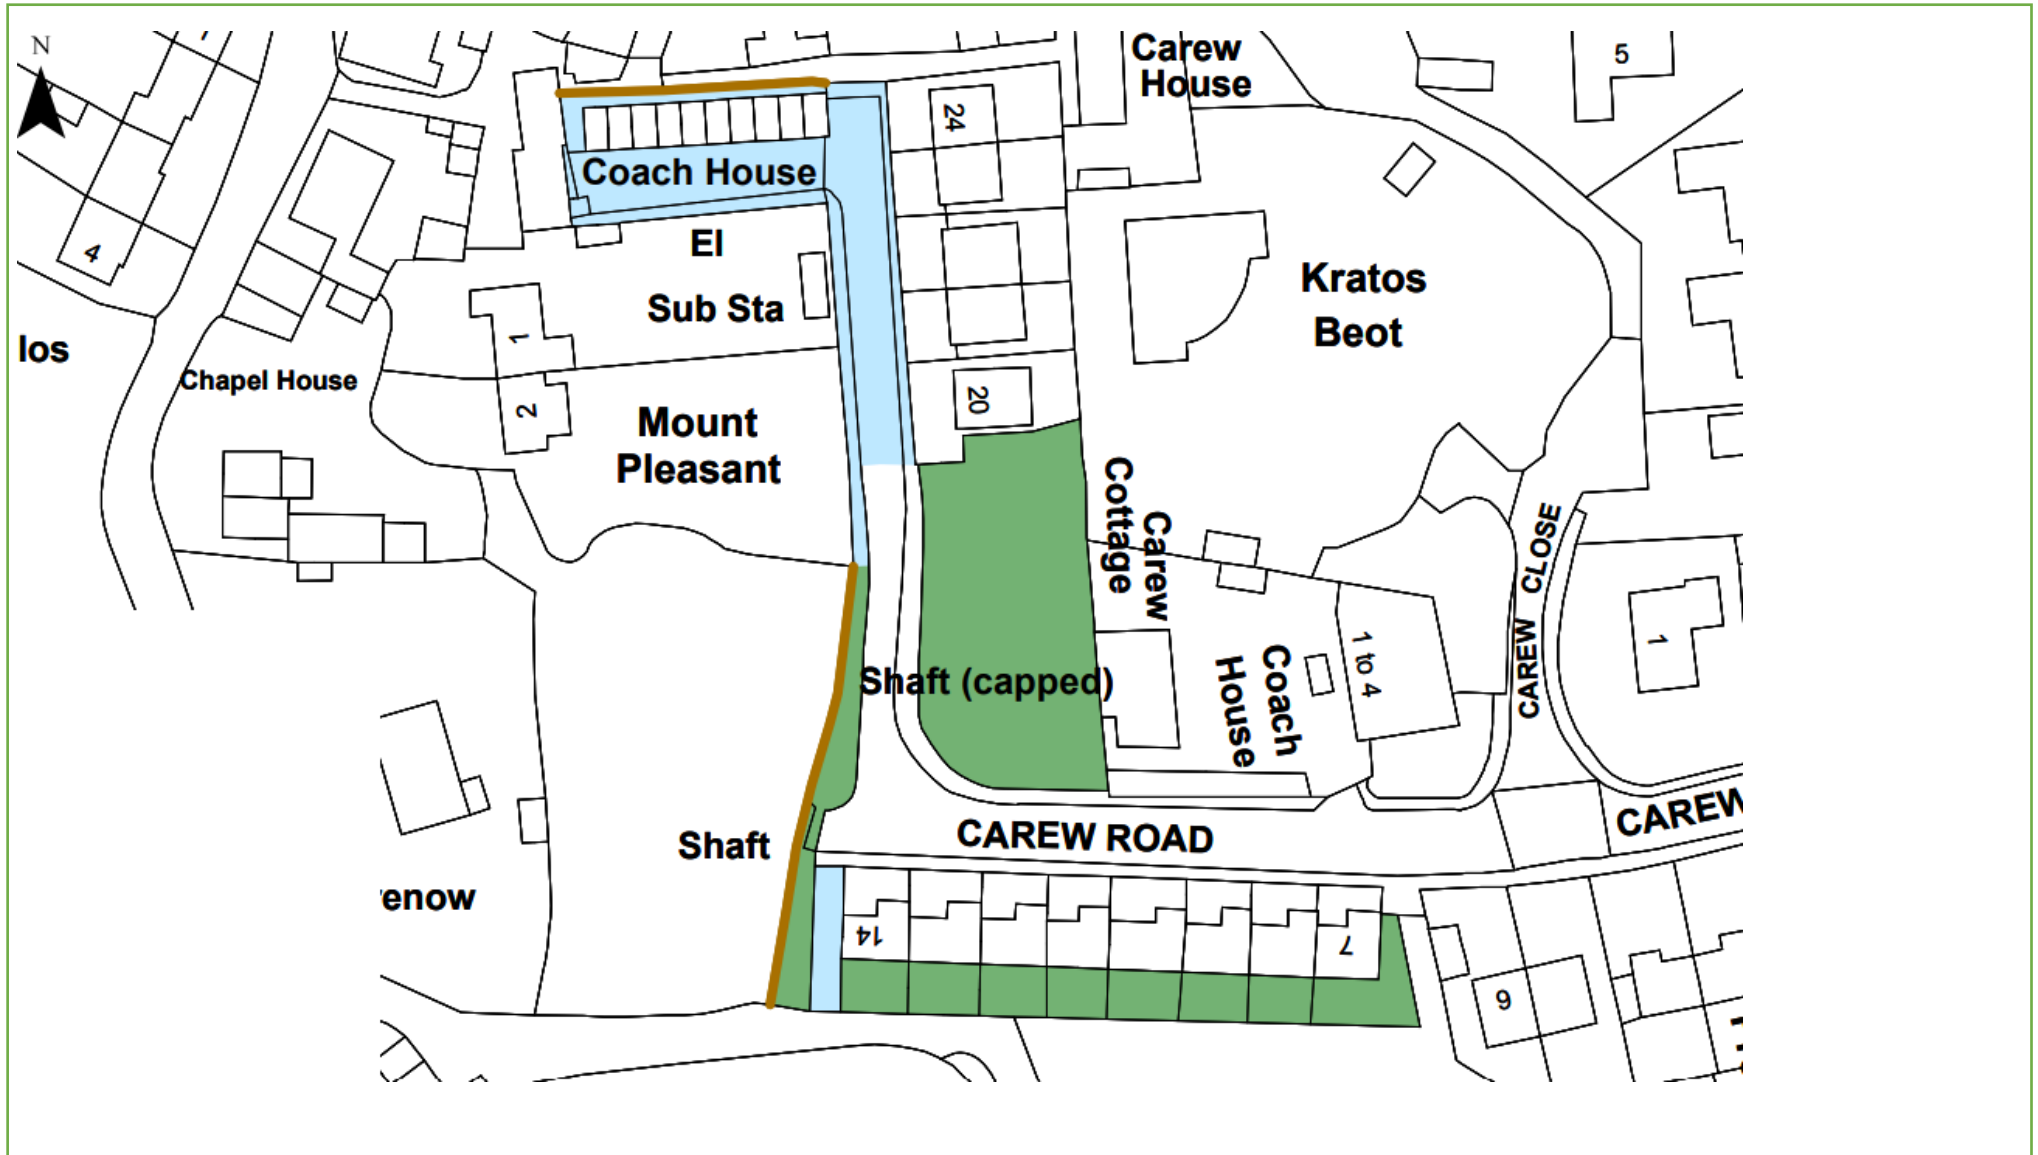

Grounds Maintenance

Map 86 – Carew Road

St. Day, Redruth TR16 5LA

KEY: Grass Cutting Weed Control Hedges Shrub Beds Wildflower Meadows

Last Update: 29/07/22 By: IM