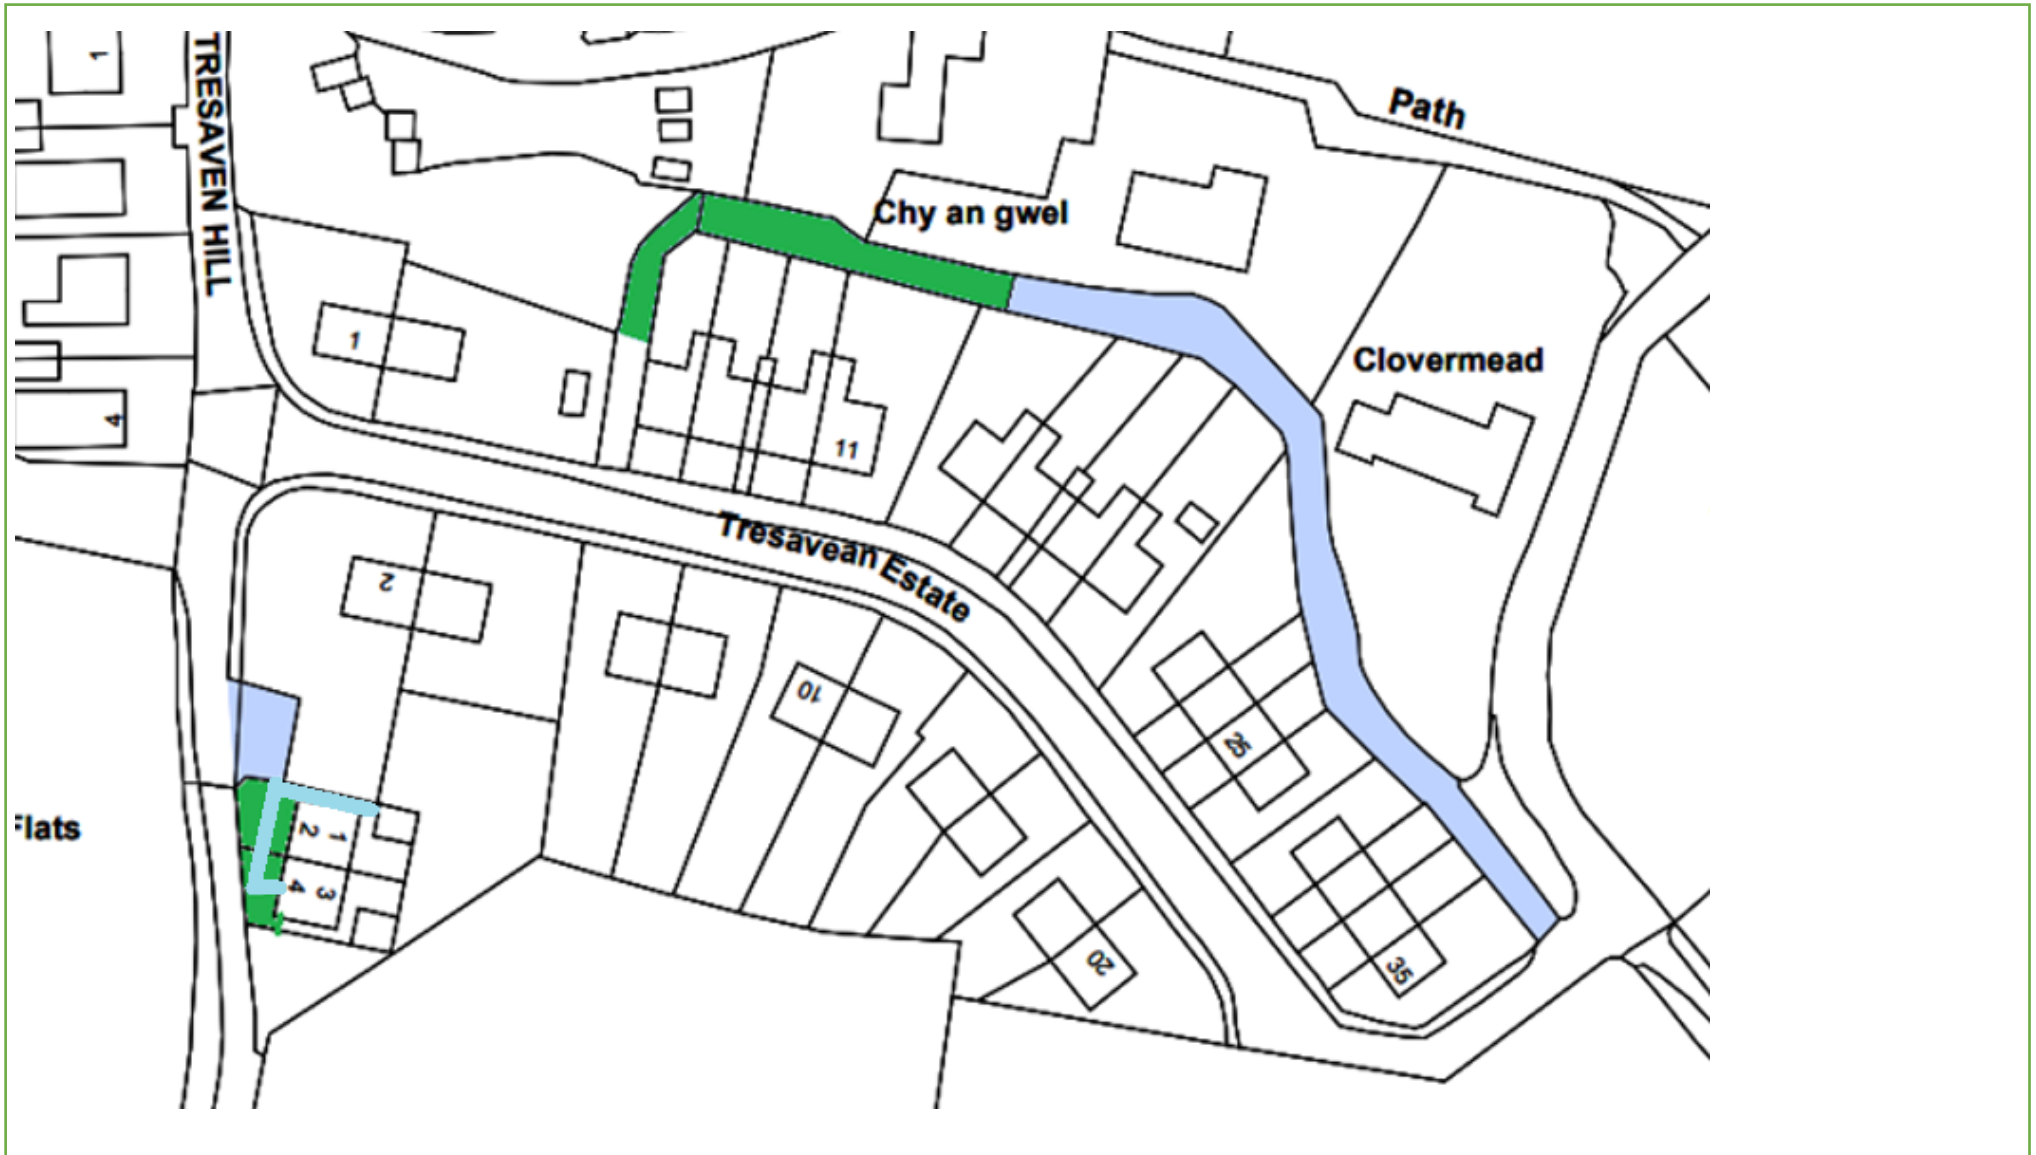

# Grounds Maintenance

Map 71 – Trenoweth Estate North Country, Redruth TR16 4AQ

KEY:  Grass Cutting  Weed Control  Hedges  Shrub Beds

Last Update: 12/12/22 By: IM

## Map 84 – Tresavean Estate Lanner, Redruth TR16 6JG

KEY:  Grass Cutting  Weed Control  Hedges  Shrub Beds

Last Update: 30/11/21 By: IM