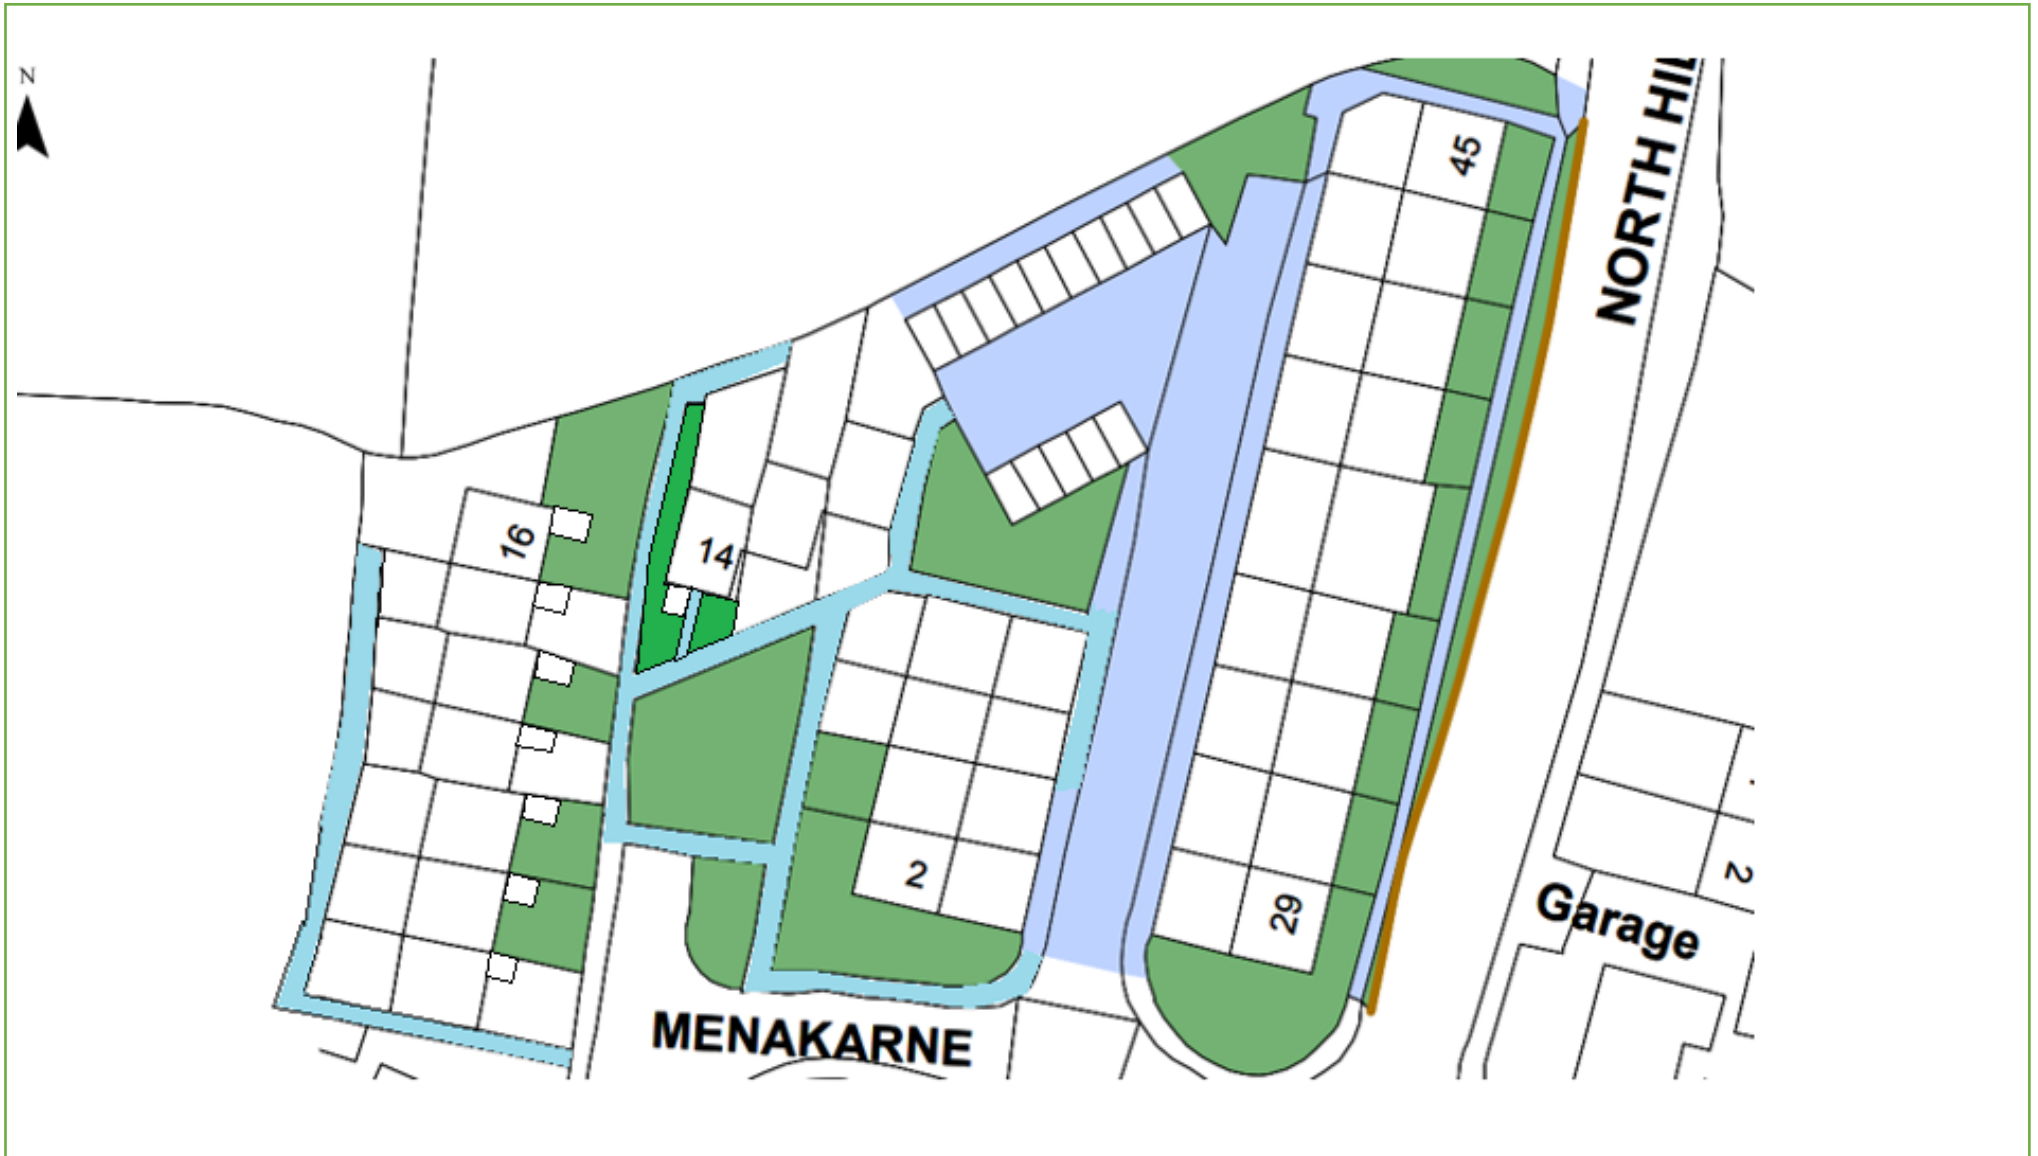

## Map 108 – Gyllyvean Gardens Lanner TR16 6GG

KEY:  Grass Cutting  Weed Control  Hedges  Shrub Beds

Last Update: 10/10/22 By: IM

## Map 79 – Menakarne Carharrack, Redruth TR16 5RQ

KEY:  Grass Cutting  Weed Control  Hedges  Shrub Beds  Wildflower Meadows

Last Update: 25/11/22 By: IM