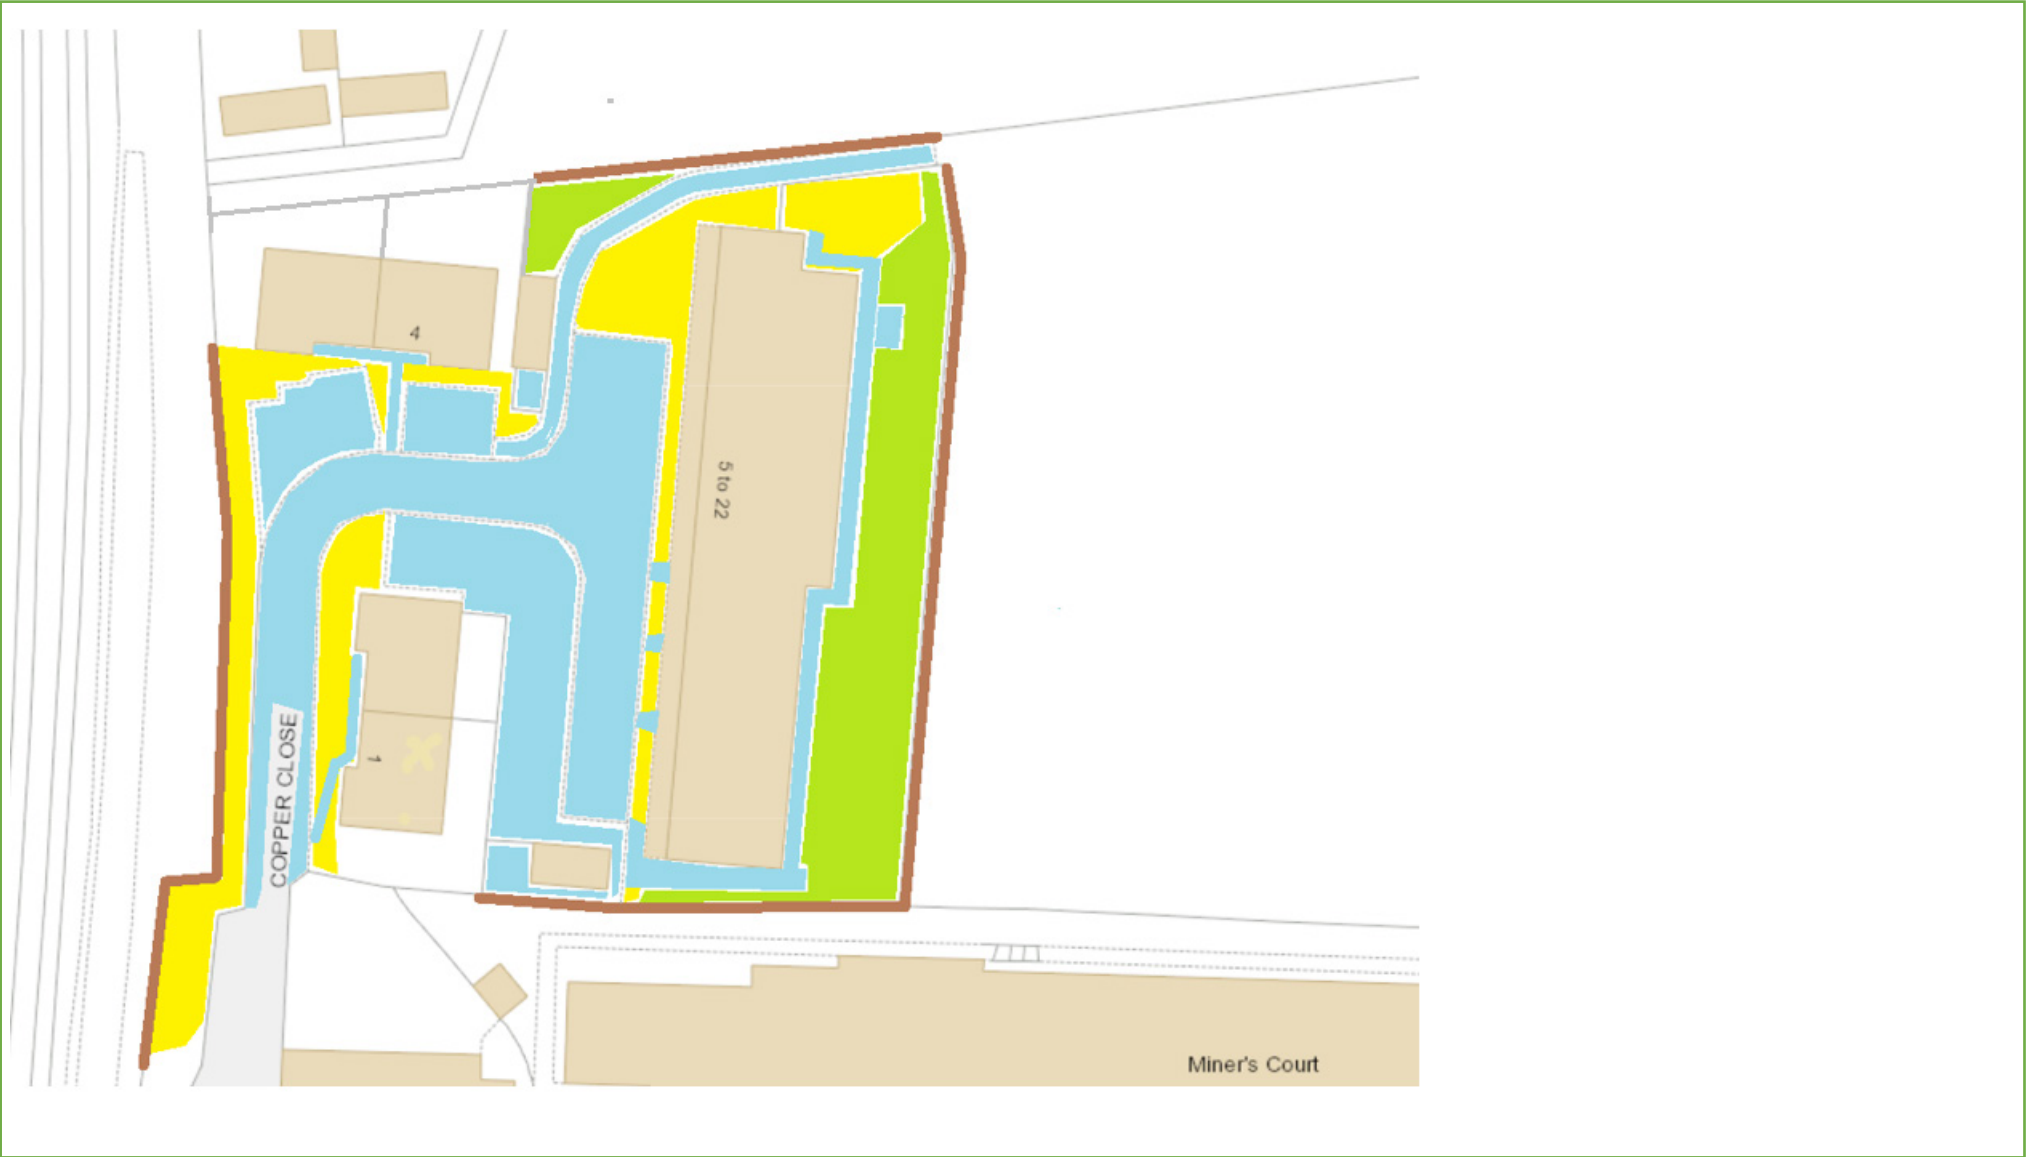

Grounds Maintenance

Map 174 – Copper Close Redruth TR15 1FR

KEY: Grass Cutting Weed Control Hedges Shrub Beds

Last Update: 30/09/22 By: IM