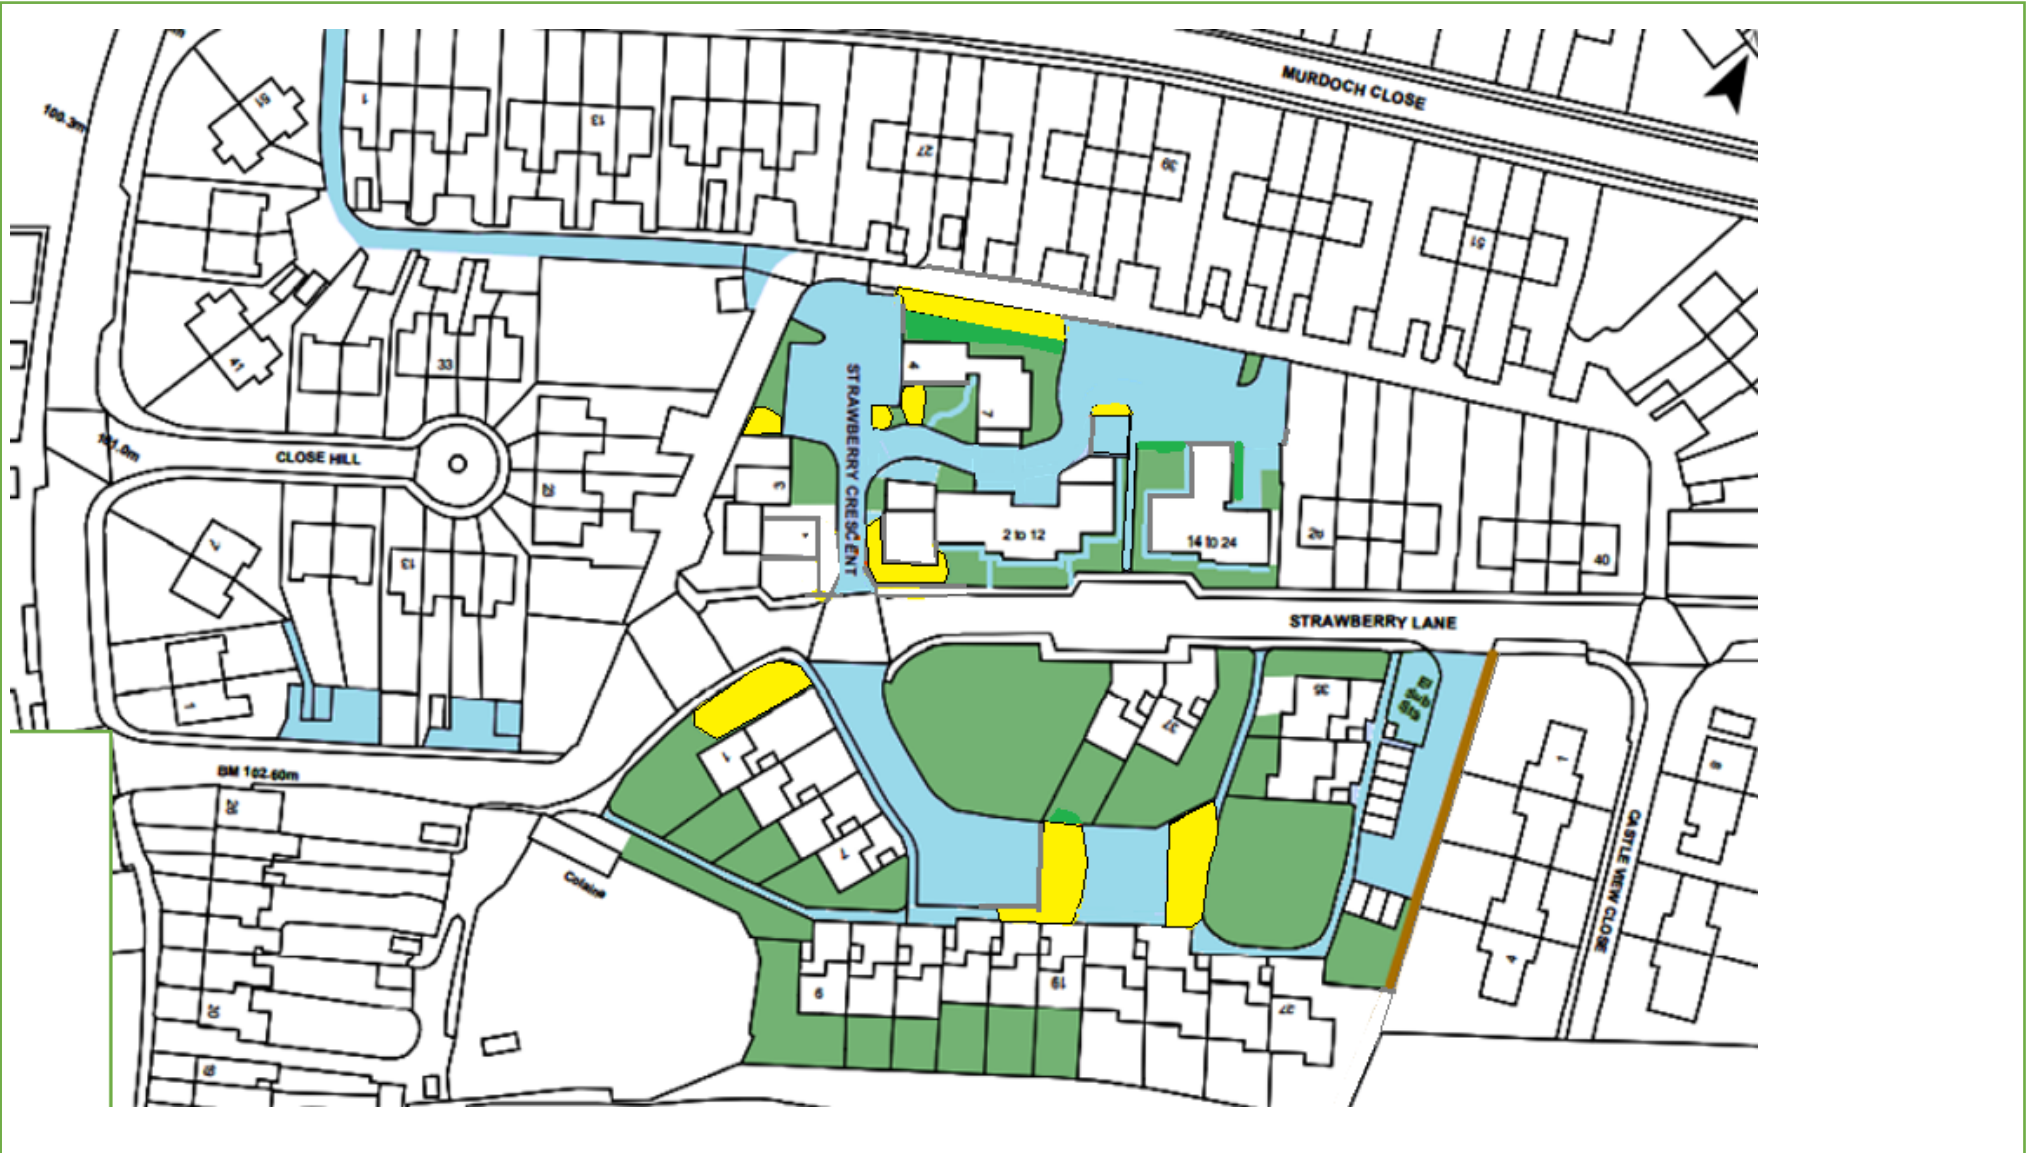

## Map 68 – Sparnon Close Redruth TR15 2RJ

KEY:  Grass Cutting  Weed Control  Hedges  Shrub Beds

Last Update: 28/11/22 By: IM

# Grounds Maintenance

## Map 69– Strawberry Lane Redruth TR15 1HQ

KEY:  Grass Cutting  Weed Control  Hedges  Shrub Beds

Last Update: 18/10/22 By: IM