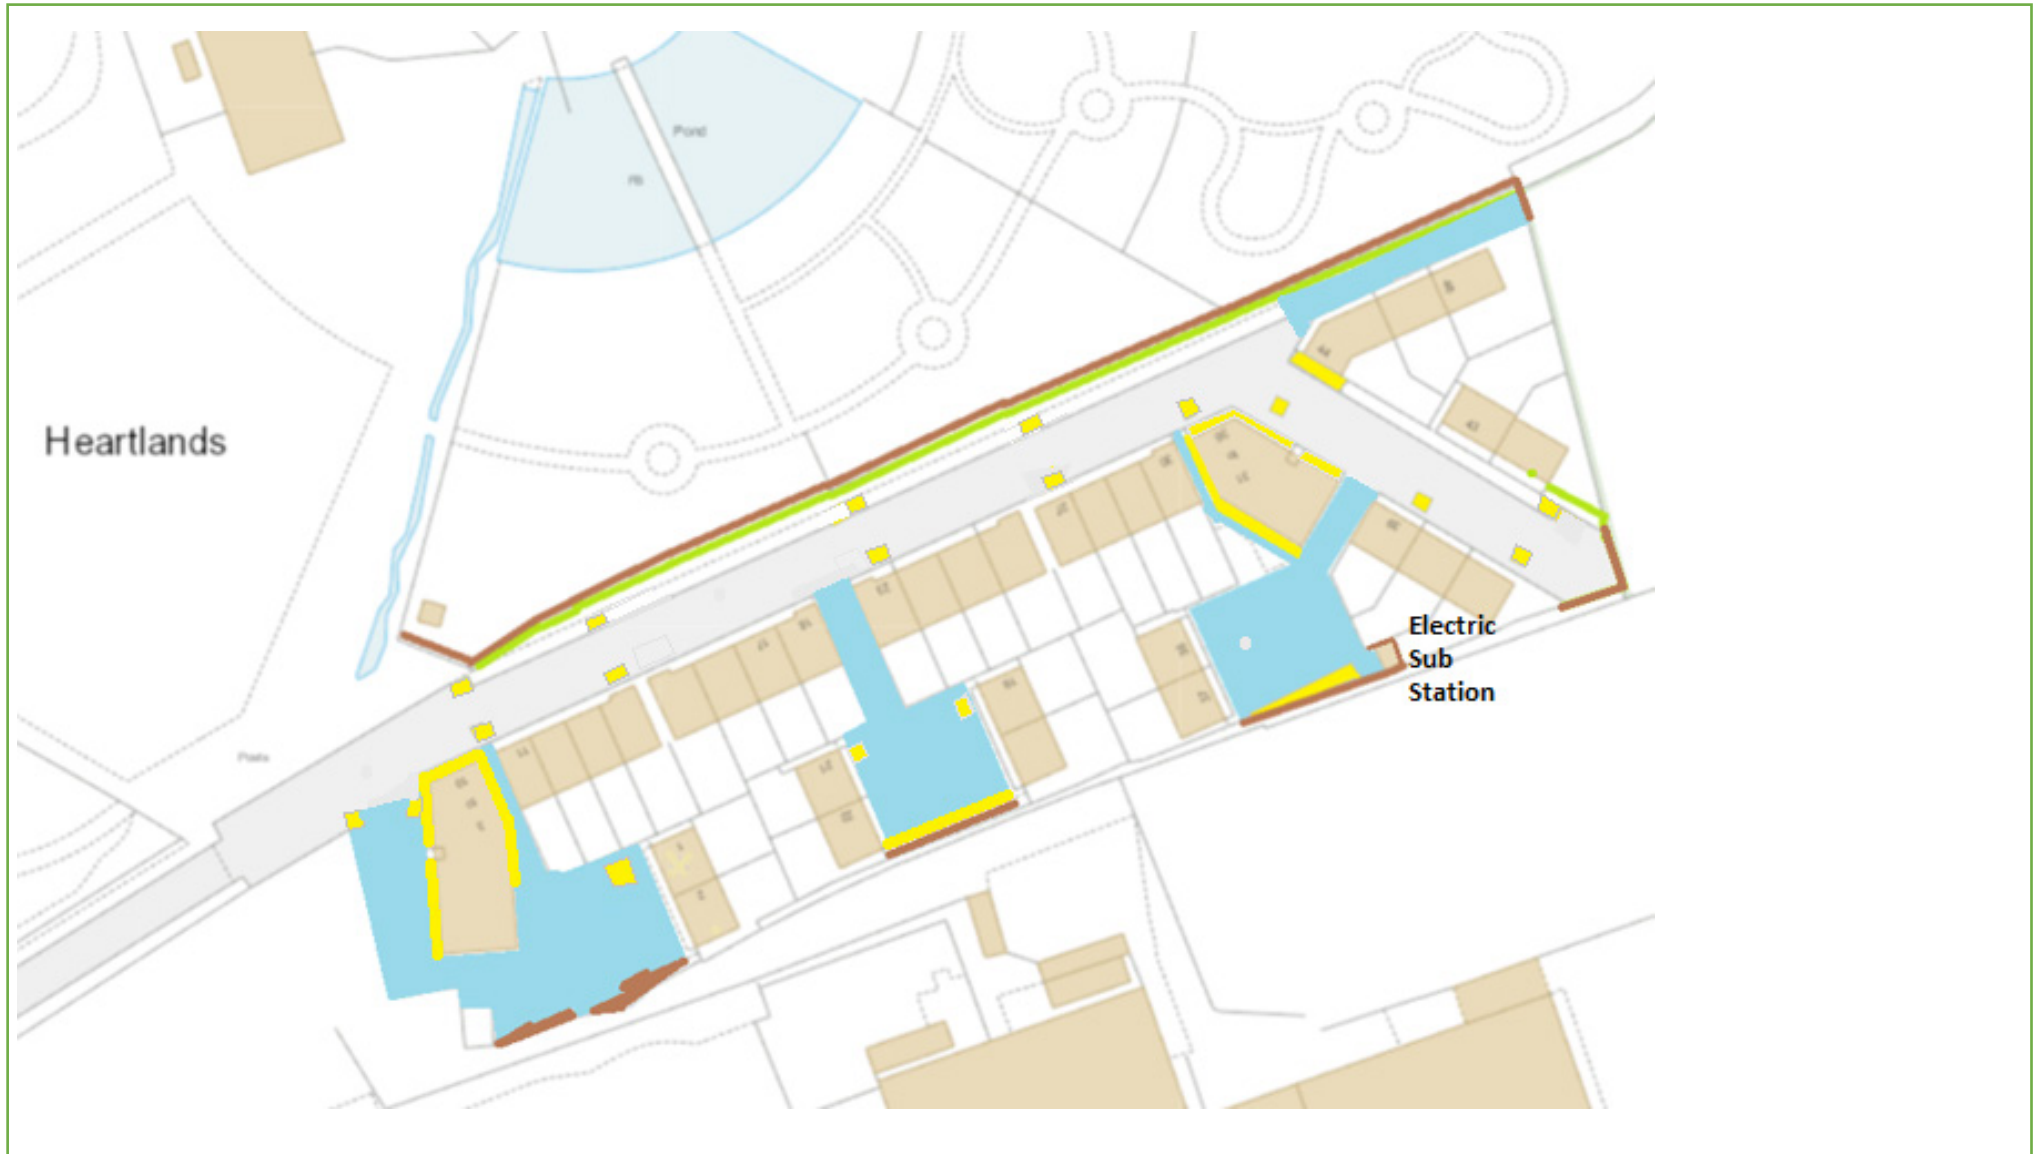

Grounds Maintenance

Map 161 – South Crofty Way

Pool, Redruth TR15 3FS

KEY: Grass Cutting Weed Control Hedges Shrub Beds

Last Update: 28/11/22 By: IM