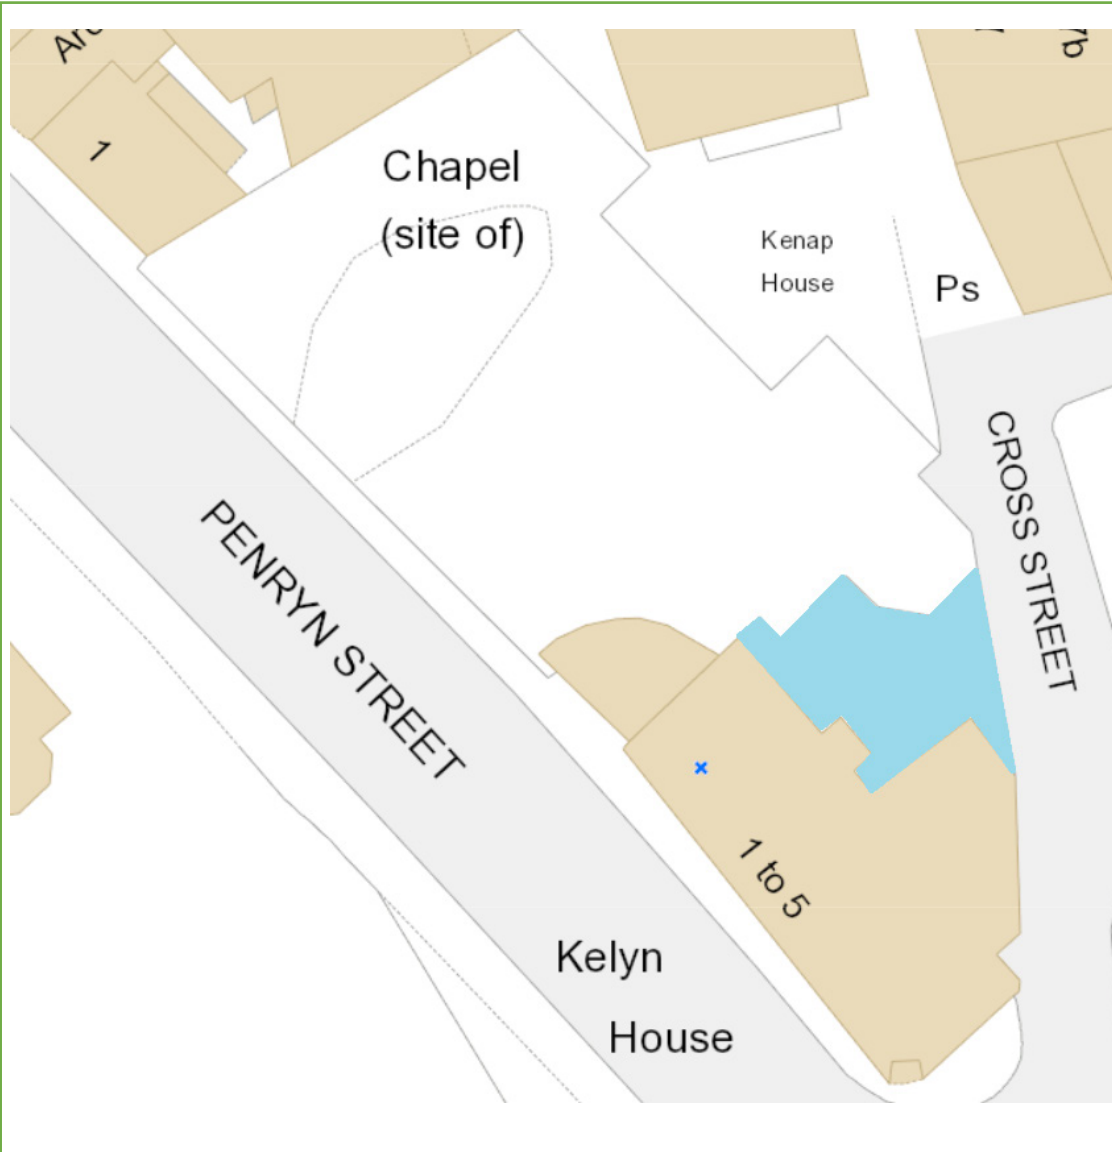

Grounds Maintenance

Map 127 – Kelyn House Penryn Street, Redruth TR15 7JW

KEY: Grass Cutting Weed Control Hedges Shrub Beds

Last Update: 01/12/21 By: IM