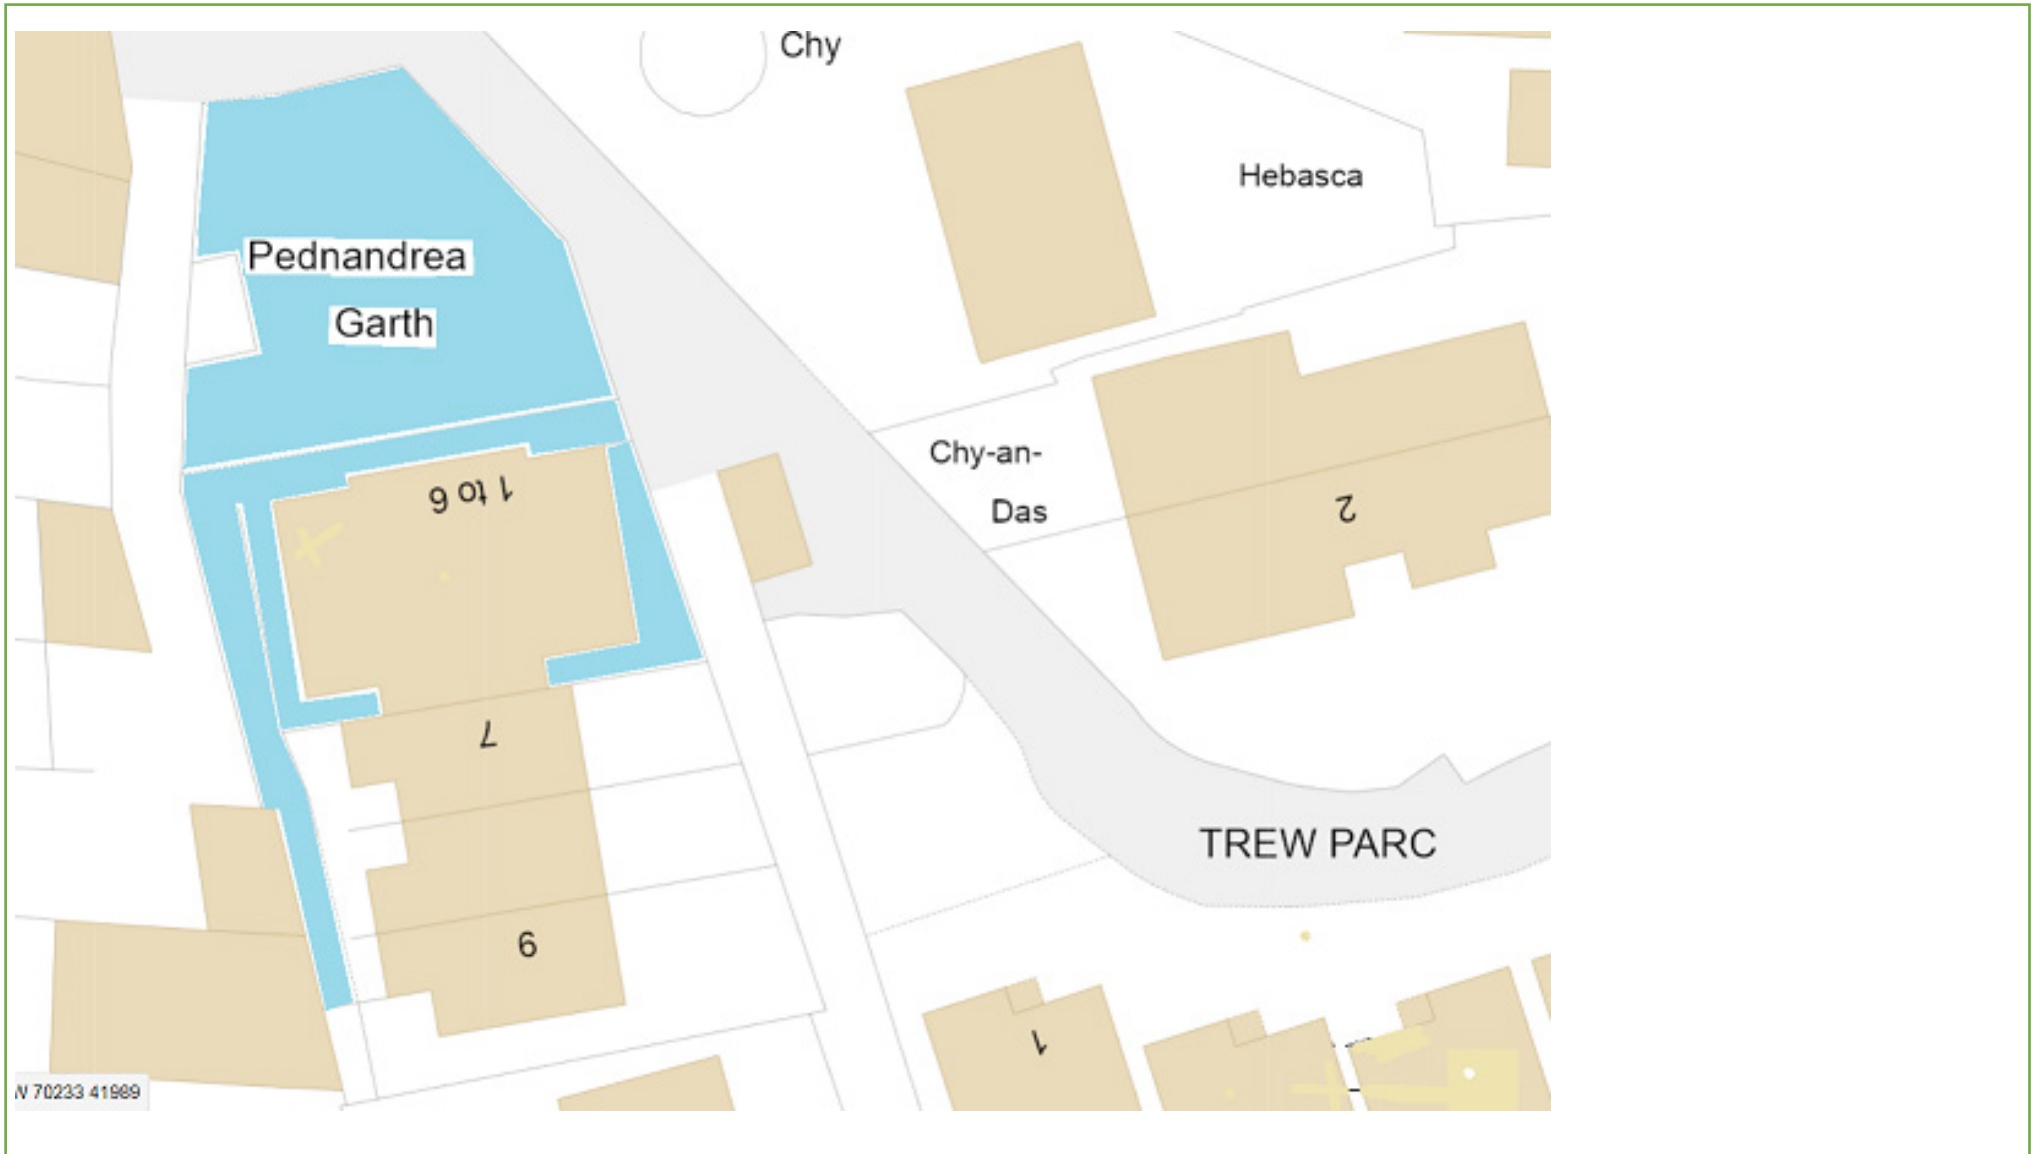

Grounds Maintenance

Map 129 – Garth Pednandrea Pednandrea, Redruth TR15 2HW

KEY: Grass Cutting Weed Control Hedges Shrub Beds

Last Update: 30/09/22 By: IM