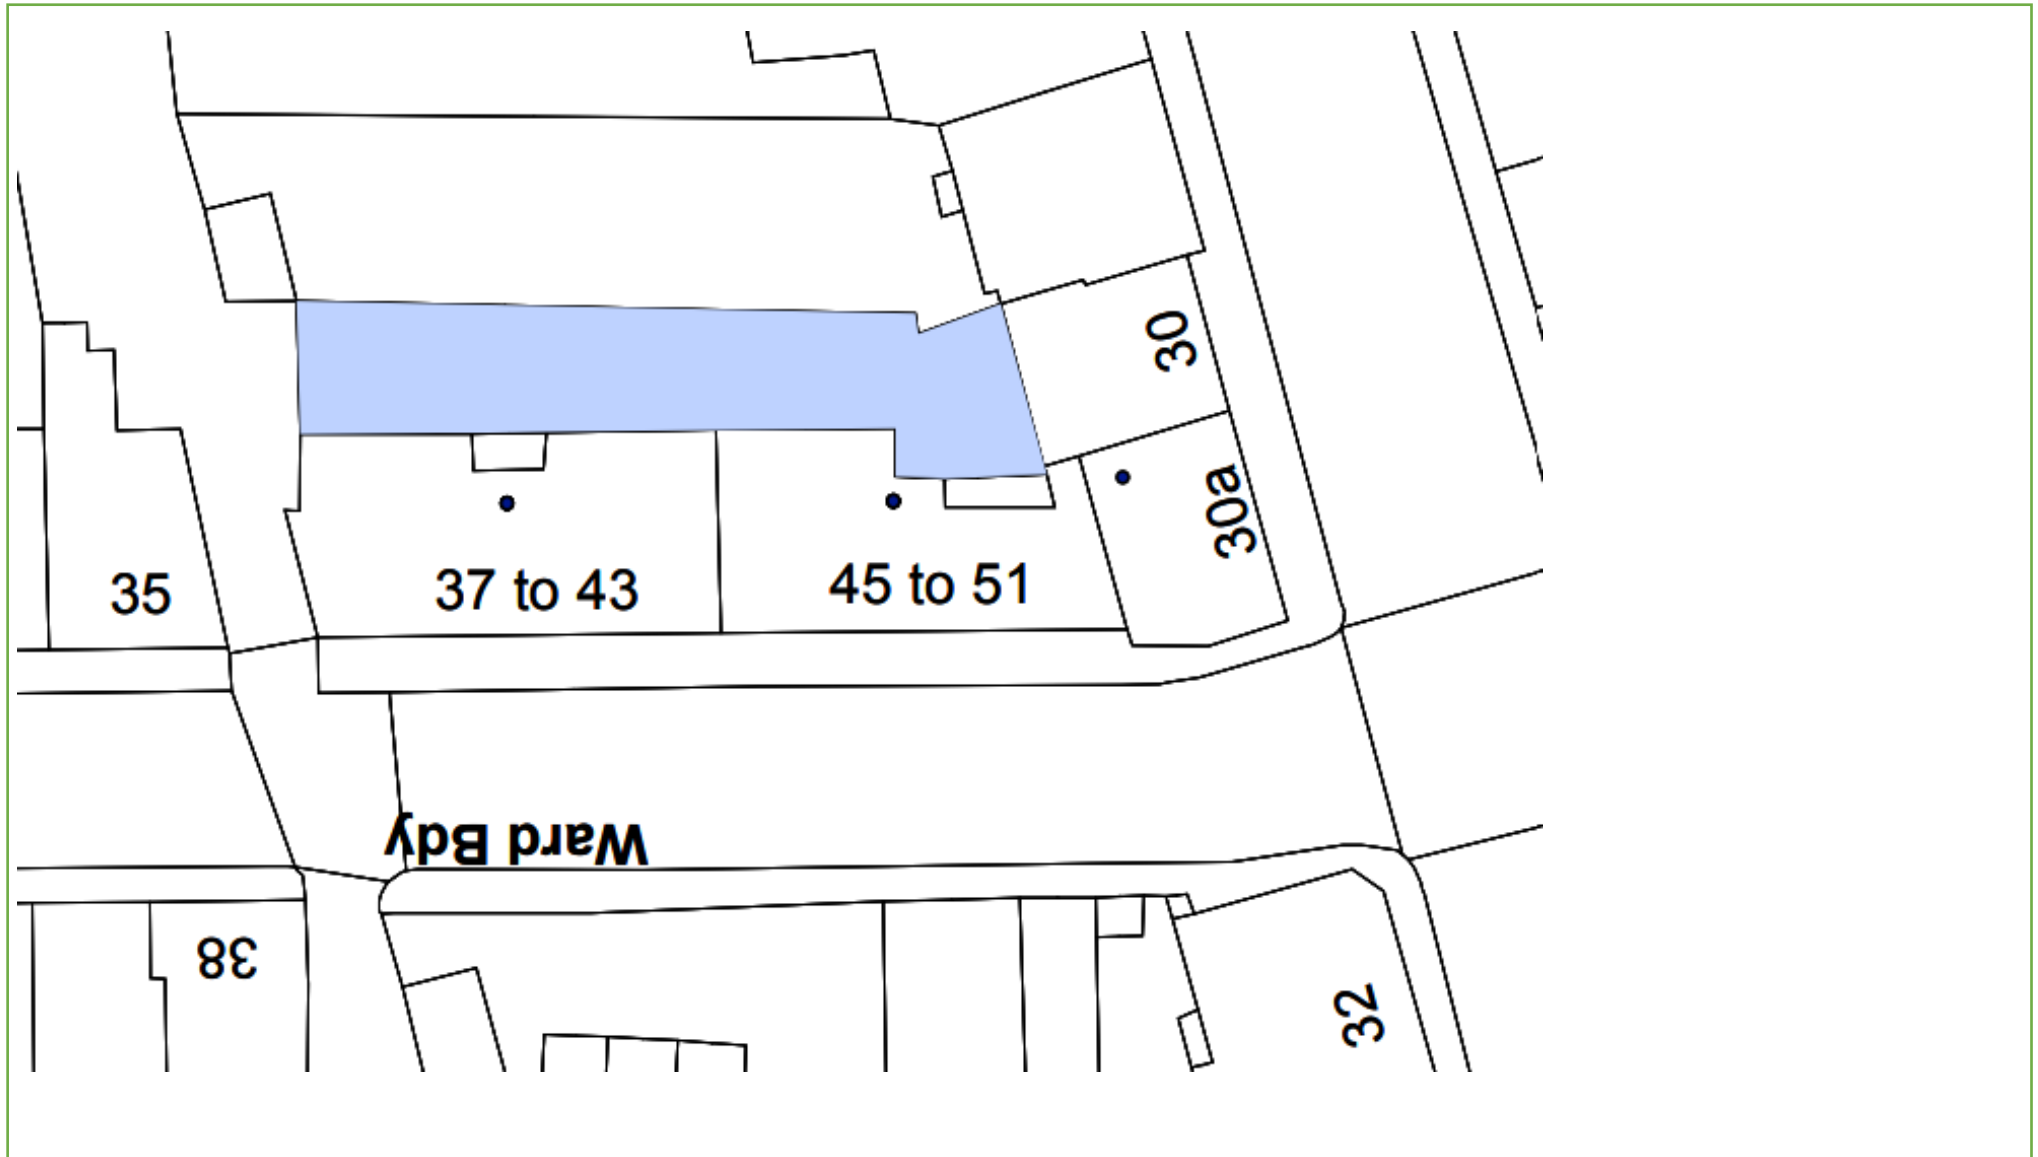

Grounds Maintenance

Map 99 – Tolcarne St

Camborne TR14 8JH

KEY: Grass Cutting Weed Control Hedges Shrub Beds Wildflower Meadows

Last Update: 29/07/22 By: IM