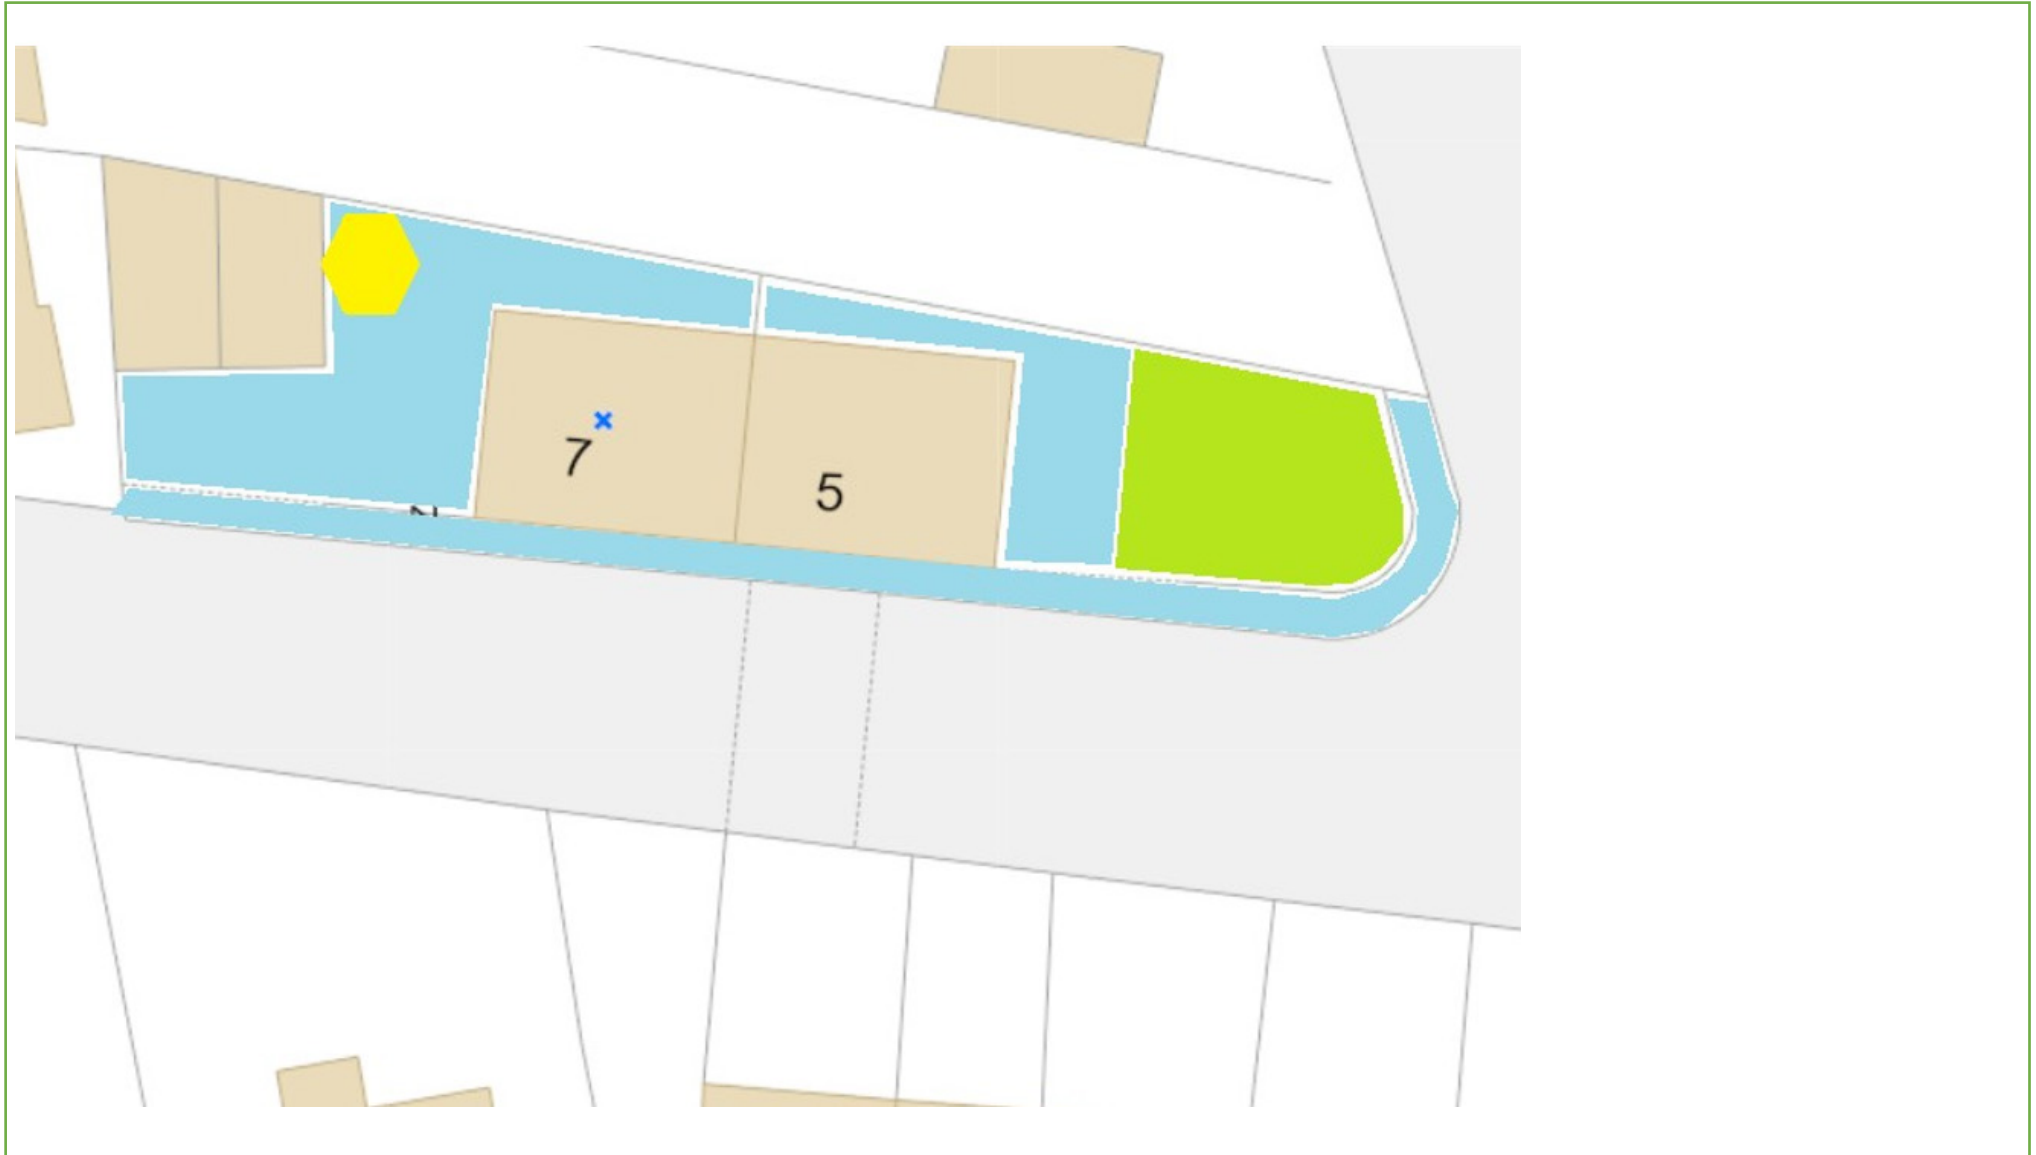

Grounds Maintenance

Map 123 – North Road 5&7

Camborne TR14 8AR

KEY: Grass Cutting Weed Control Hedges Shrub Beds

Last Update: 09/02/22 By: IM