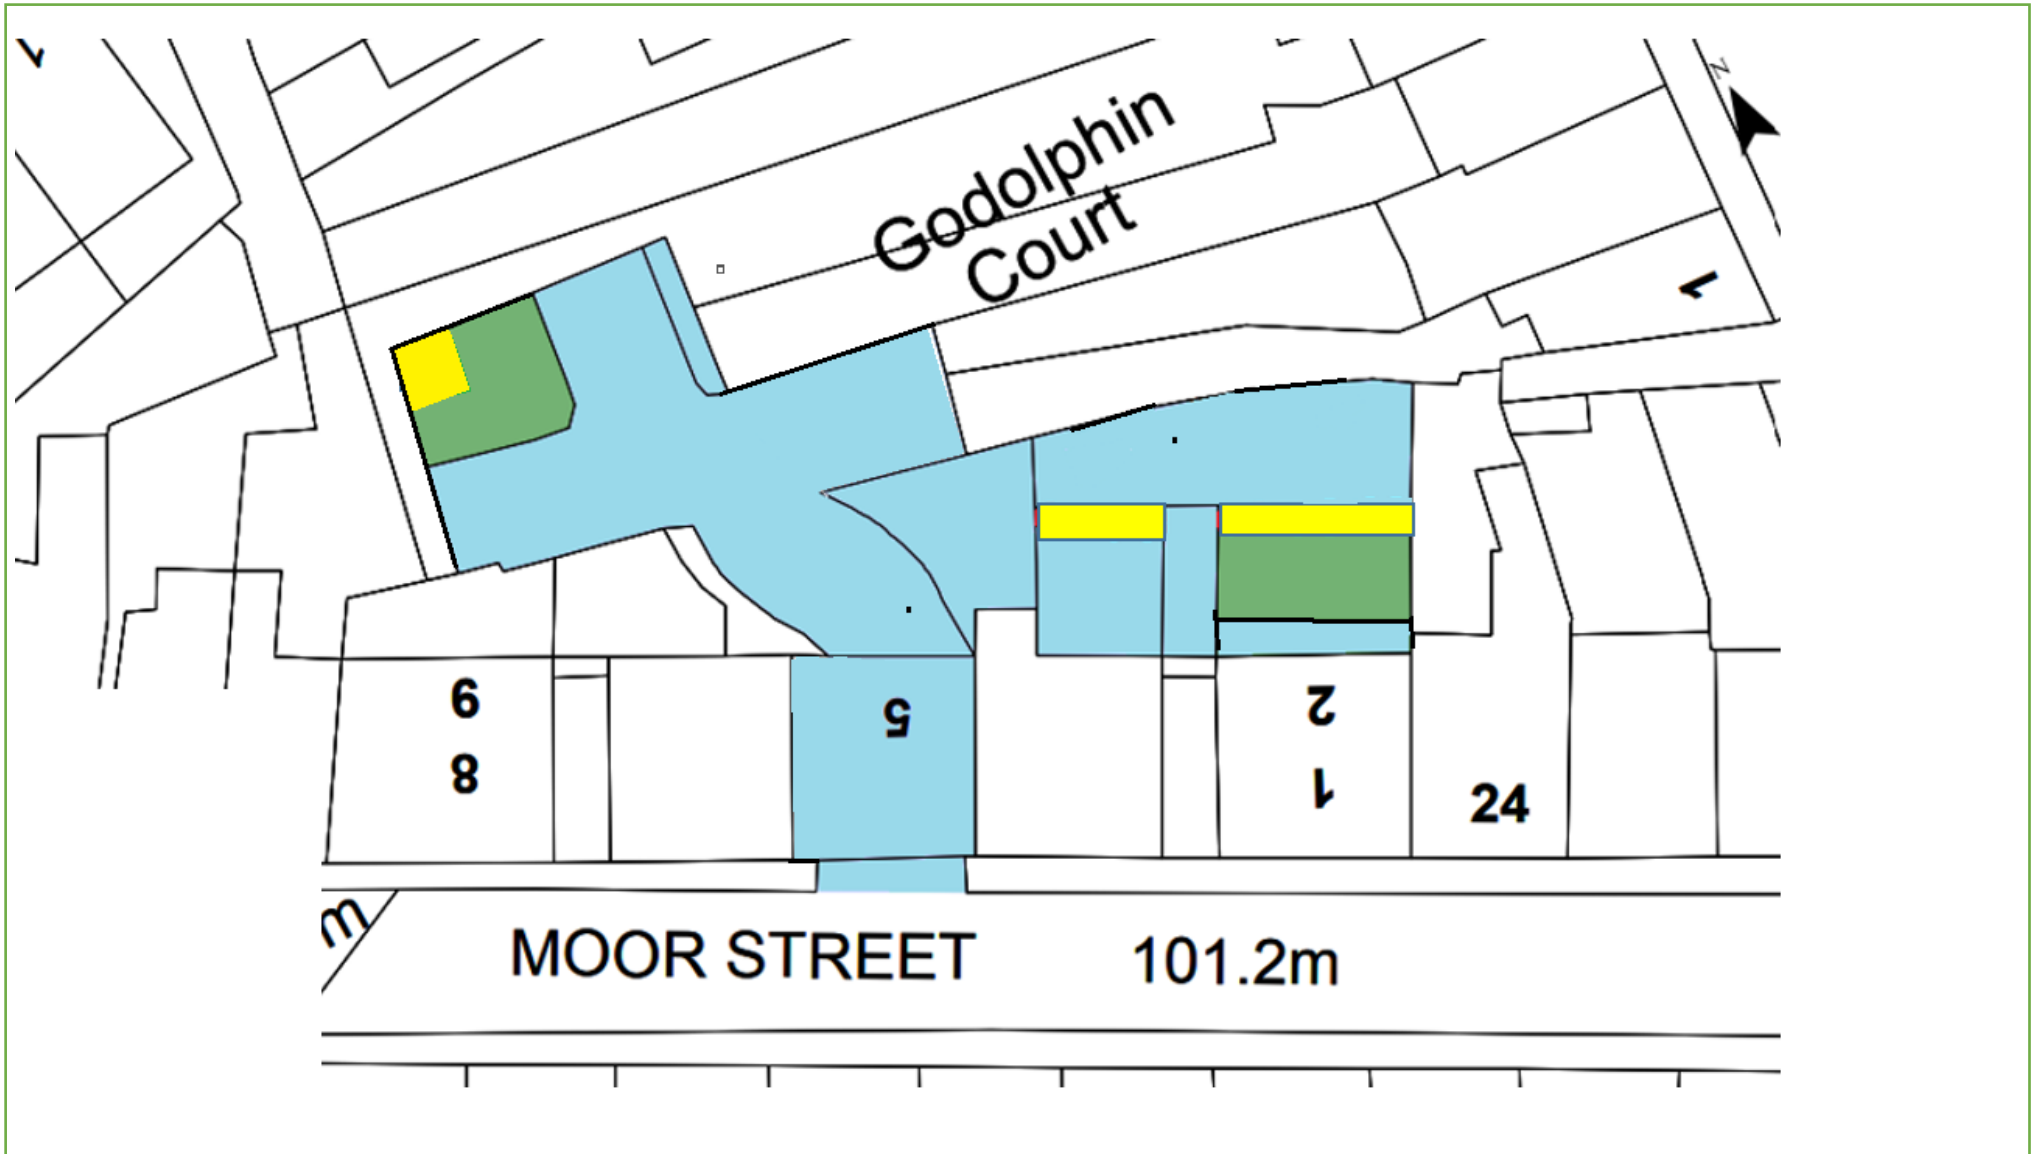

Grounds Maintenance

Map 58 – Godolphin Court Moor Street, Camborne TR14 8HQ

KEY: Grass Cutting Weed Control Hedges Shrub Beds

Last Update: 16/09/21 By: IM