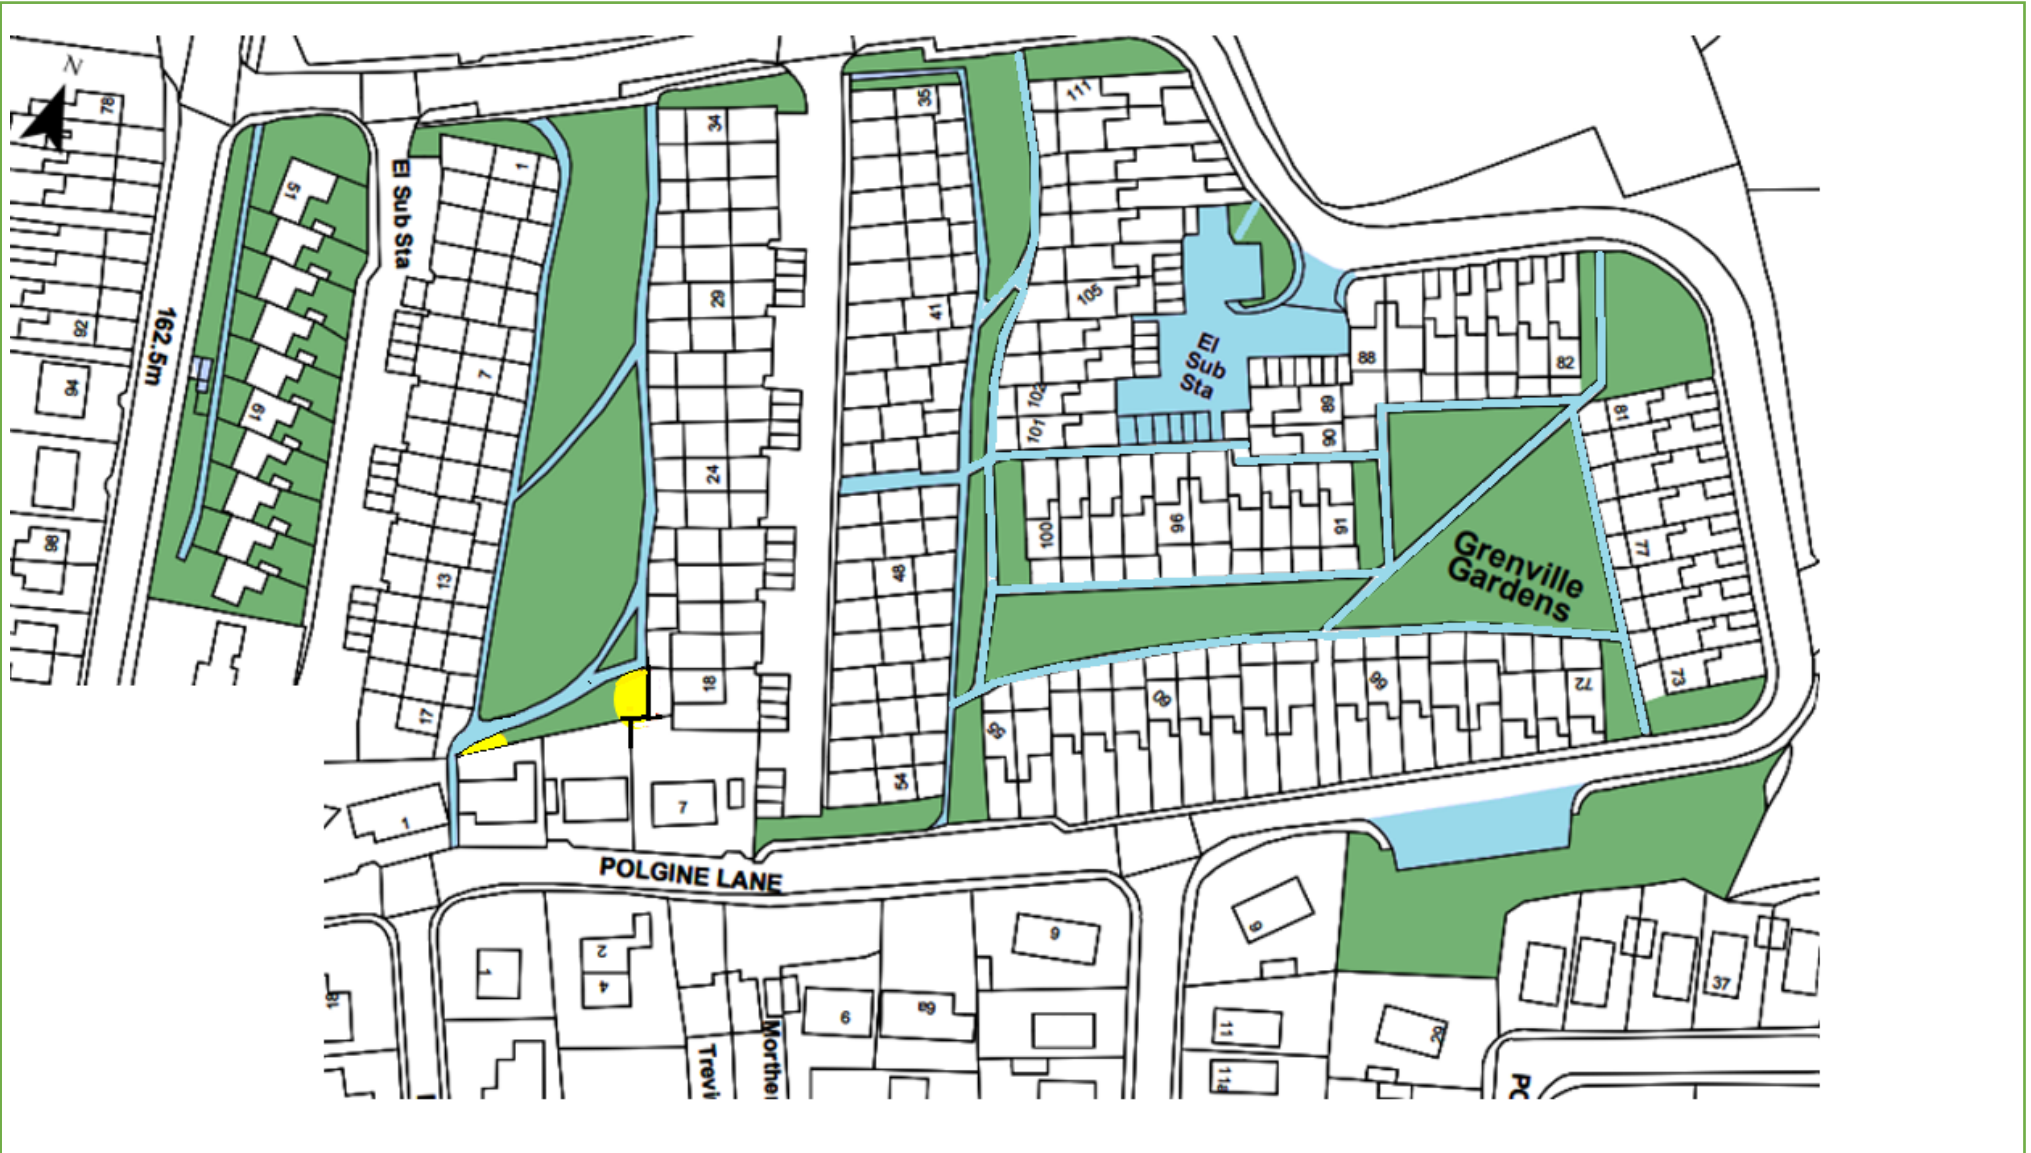

Grounds Maintenance

Map 77 – Grenville Gardens Troon, Camborne TR14 9DT

KEY: Grass Cutting Weed Control Hedges Shrub Beds

Last Update: 30/09/22 By: IM