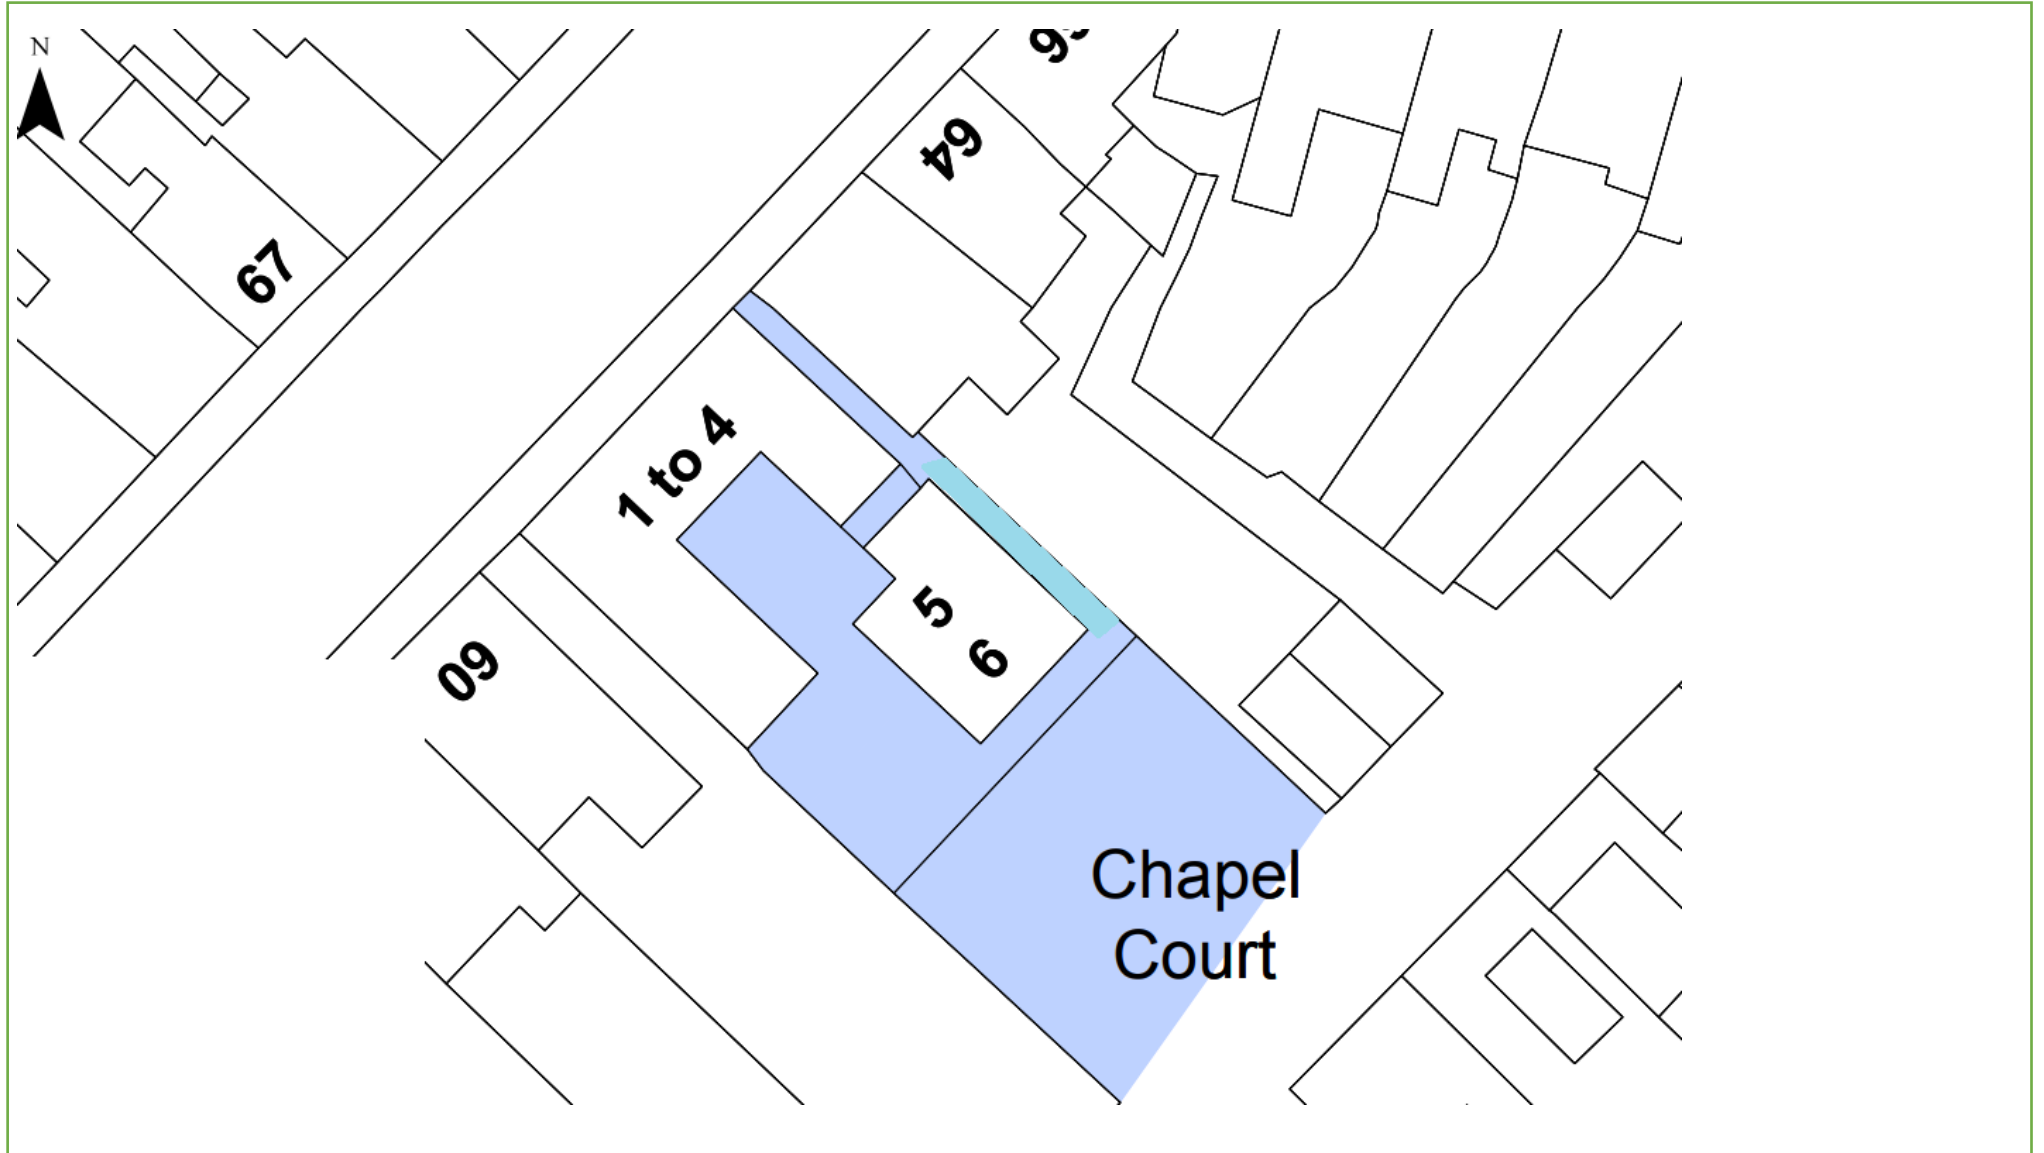

Grounds Maintenance

Map 102 – Chapel Court Tuckingmill Camborne TR14 8PA

KEY: Grass Cutting Weed Control Hedges Shrub Beds Weed along edges

Last Update: 30/09/22 By: IM