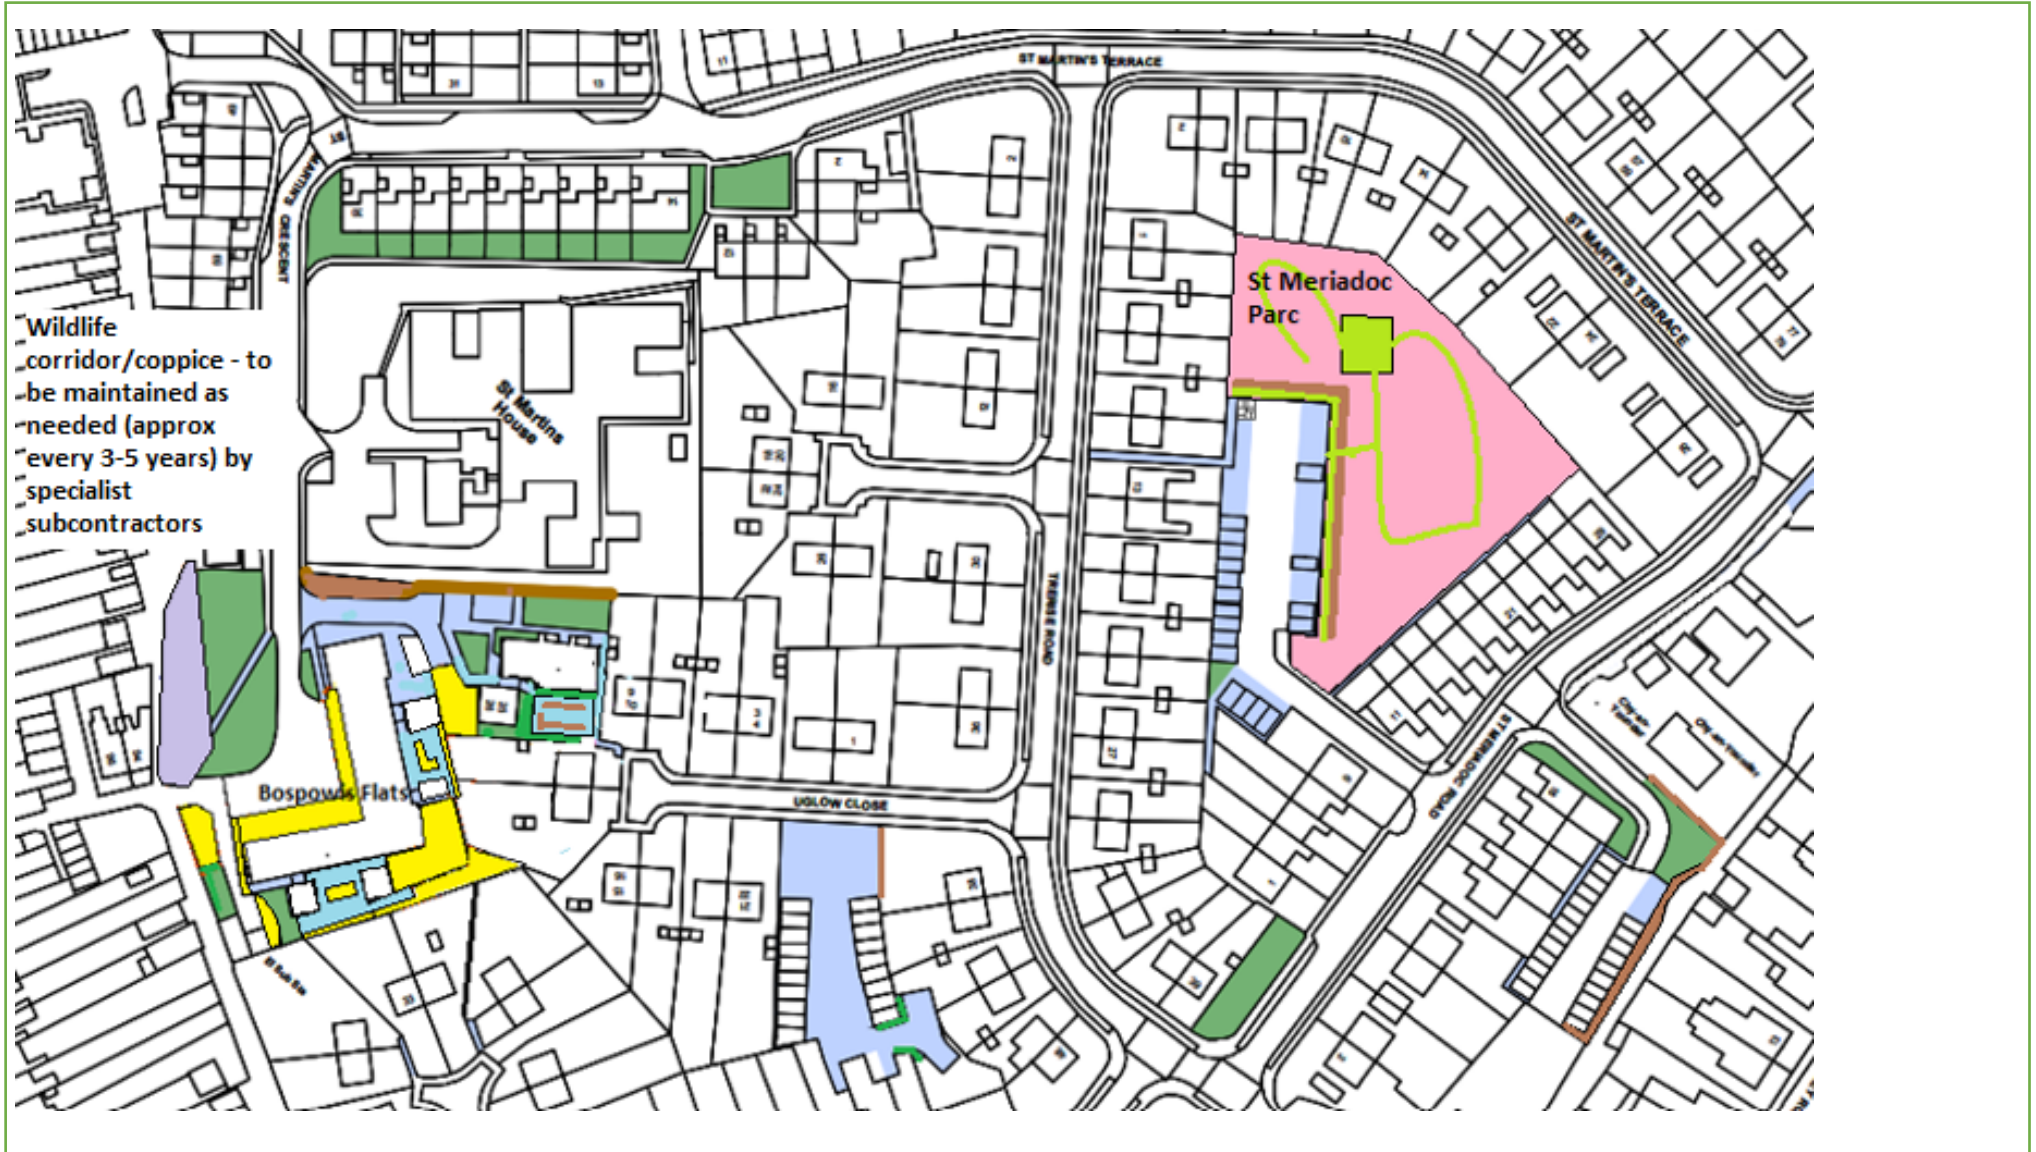

Grounds Maintenance

Map 61 – St Martins Terrace St Meriadoc, Bospowis, Uglow Close Camborne TR14 7HP

KEY: Grass Cutting Weed Control Hedges Shrub Beds Wildlife corridor/coppice

Last Update: 30/11/22 By: IM