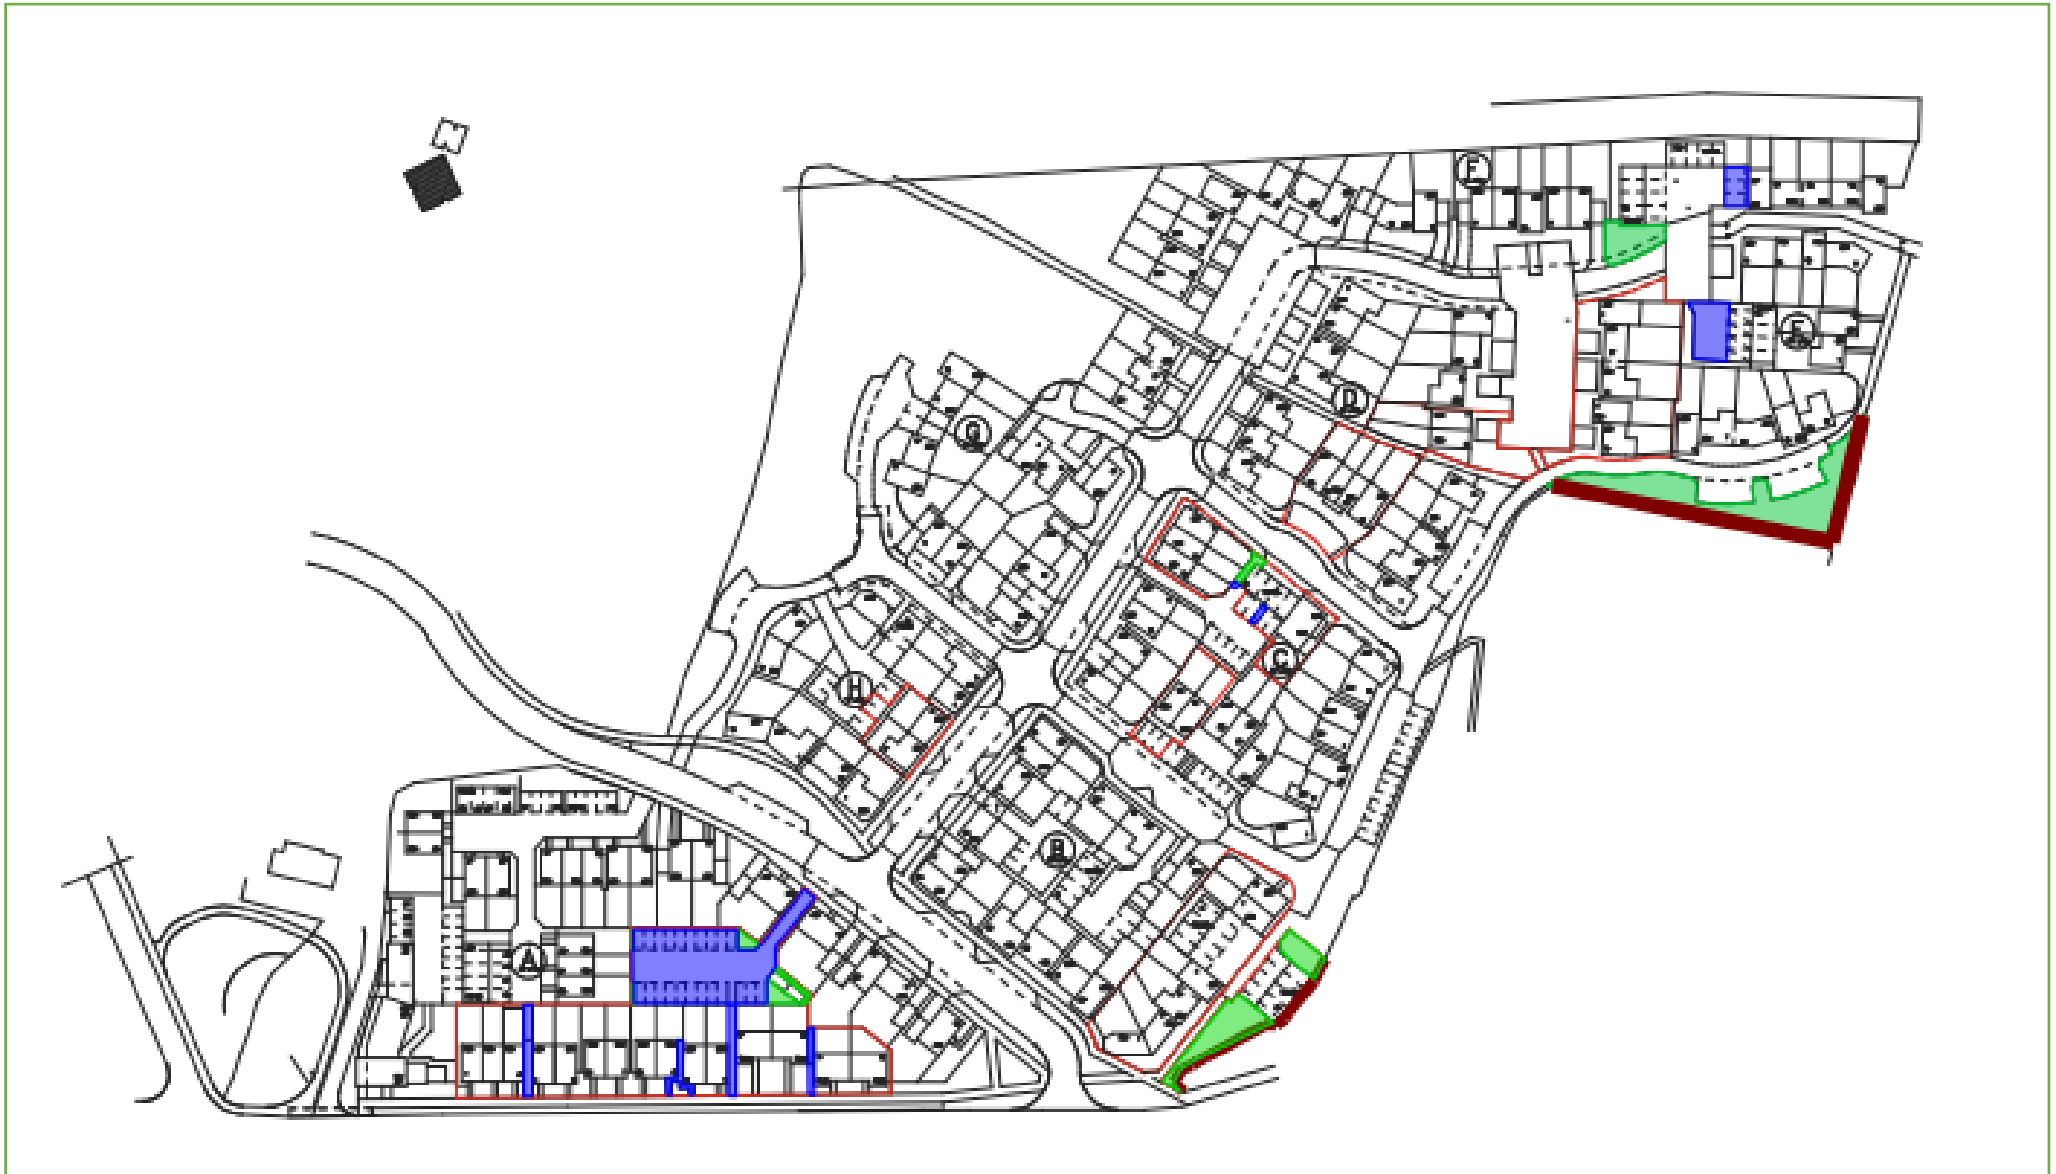

# Grounds Maintenance

Map 158 – Boilerworks Rd inc Gwithian Walk, W. Seton Rd., Caraway Close & Galingale Drive TR14 0FJ

KEY:  Grass Cutting  Weed Control  Hedges  Shrub Beds

Last Update: 02/12/21 By: IM